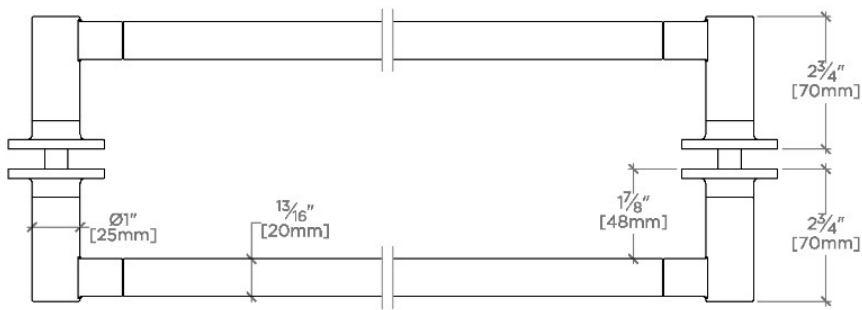

Finot

NO18G2

Finot 18" Double Sided Glass Mounted Towel Bars

SHOWN IN FINOT 18" DOUBLE SIDED GLASS MOUNTED TOWEL BARS | NO18G2

TECHNICAL DETAILS

Escutcheon Primary Material: Brass
Installation Type: Wall Mounted
Primary Material: Brass
Suggested Application: Bath

CERTIFICATIONS

PRODUCT (NOTES)

Finot

NO18G2

Finot 18" Double Sided Glass Mounted Towel Bars

† THIS PRODUCT CAN BE INSTALLED ON GLASS THAT IS
1/4" [6mm], 3/8" [10mm], 1/2" [13mm], 3/4" [19mm] OR 7/8" [22mm].

TOP VIEW

SCALE: 3"=1'-0"

FRONT VIEW

SCALE: 3"=1'-0"

SIDE VIEW

SCALE: 3"=1'-0"