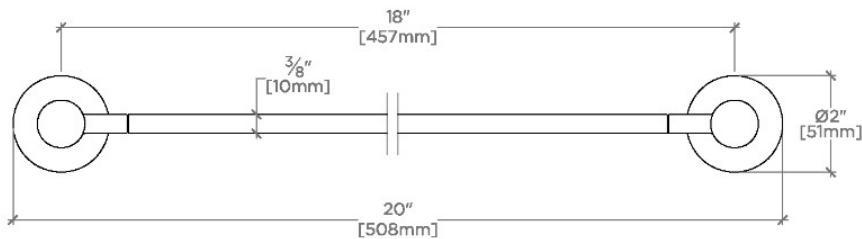

Finot

NO18G2

Finot 18" Double Sided Glass Mounted Towel Bars

SHOWN IN FINOT 18" DOUBLE SIDED GLASS MOUNTED TOWEL BARS | NO18G2

TECHNICAL DETAILS

Escutcheon Primary Material: Brass
Installation Type: Wall Mounted
Primary Material: Brass
Suggested Application: Bath

CODES & STANDARDS

PRODUCT FEATURES

All mounting hardware included

Solid Brass Construction

Can accommodate glass thickness between 1/4" [6mm] to 7/8" [22mm]

Stocked in Chrome, Nickel, Brass and Dark Nickel

CERTIFICATIONS

PRODUCT (NOTES)

Finot

NO18G2

Finot 18" Double Sided Glass Mounted Towel Bars

† THIS PRODUCT CAN BE INSTALLED ON GLASS THAT IS
1/4" [6mm], 3/8" [10mm], 1/2" [13mm], 3/4" [19mm] OR 7/8" [22mm].

TOP VIEW

SCALE: 3"=1'-0"

FRONT VIEW

SCALE: 3"=1'-0"

SIDE VIEW

SCALE: 3"=1'-0"