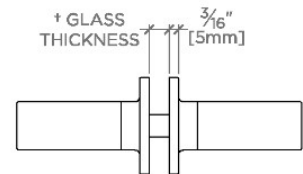

Finot

NO18G2

Finot 18" Double Sided Glass Mounted Towel Bars

SHOWN IN FINOT 18" DOUBLE SIDED GLASS MOUNTED TOWEL BARS | NO18G2

TECHNICAL DETAILS

Escutcheon Primary Material: Brass
Installation Type: Wall Mounted
Primary Material: Brass
Suggested Application: Bath

CERTIFICATIONS

PRODUCT (NOTES)

Finot

NO18G2

Finot 18" Double Sided Glass Mounted Towel Bars

† THIS PRODUCT CAN BE INSTALLED ON GLASS THAT IS
1/4" [6mm], 3/8" [10mm], 1/2" [13mm], 3/4" [19mm] OR 7/8" [22mm].

TOP VIEW

SCALE: 3"=1'-0"

FRONT VIEW

SCALE: 3"=1'-0"

SIDE VIEW

SCALE: 3"=1'-0"