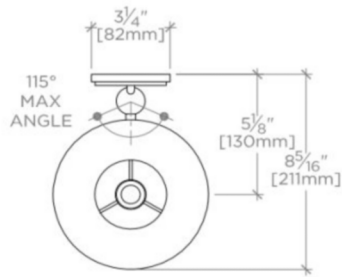

BLUE NOTE

BLLT01

Blue Note Wall Mounted Single Arm Sconce with Fabric Shade

SHOWN IN BLUE NOTE WALL MOUNTED SINGLE ARM SCONCE WITH FABRIC SHADE| BLLT01

TECHNICAL DETAILS

Ambient / Task: Ambient
Bulb Base Size: E12
Bulb Type: B10
Depth / Width: 8 5/16"
Height: 17 11/16"
Installation Type: Wall Mounted
Interior / Exterior Application: Interior Only
Junction Box Orientation: Vertical
Length: 6 3/8"
Light Direction: Down, up and through the shade
Number of Bulbs: One
Orientation: Up
Primary Material: Brass
Safety Warnings: Do not exceed max wattage (60).
Shade Material: Fabric
Shade Shape: Cone
Suggested Application: All Applications
Voltage: 120.0
Wet / Dry: Damp or Dry

INSPIRATION

Our Blue Note Sconce is versatile, lyrical and humorous.

CODES & STANDARDS

UL and CUL

PRODUCT FEATURES

6" x 8" x 17"

UL-listed for use in damp environments.

Uses one 60W max. incandescent B10 bulbs, Candelabra E-12 Bulb (small base candelabra blunt tip bulb).

BLUE NOTE

BLLT01

Blue Note Wall Mounted Single Arm Sconce with Fabric Shade

TOP VIEW SCALE: $1\frac{1}{2}"=1'-0"$

FRONT VIEW SCALE: $1\frac{1}{2}"=1'-0"$

SIDE VIEW SCALE: $1\frac{1}{2}"=1'-0"$