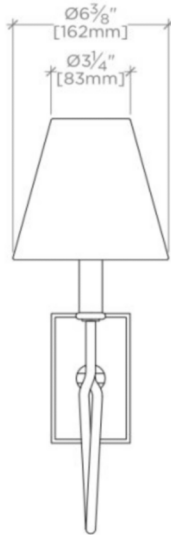

BLUE NOTE

BLLT01

Blue Note Wall Mounted Single Arm Sconce with Fabric Shade

SHOWN IN BLUE NOTE WALL MOUNTED SINGLE ARM SCONCE WITH FABRIC SHADE| BLLT01

TECHNICAL DETAILS

Ambient / Task: Ambient
Bulb Base Size: E12
Bulb Type: B10
Depth / Width: 8 5/16"
Height: 17 11/16"
Installation Type: Wall Mounted
Interior / Exterior Application: Interior Only
Junction Box Orientation: Vertical
Length: 6 3/8"
Light Direction: Down, up and through the shade
Number of Bulbs: One
Orientation: Up
Primary Material: Brass
Safety Warnings: Do not exceed max wattage (60).
Shade Material: Fabric
Shade Shape: Cone
Suggested Application: All Applications
Voltage: 120.0
Wet / Dry: Damp or Dry

INSPIRATION

Our Blue Note Sconce is versatile, lyrical and humorous.

CODES & STANDARDS

UL and CUL

PRODUCT FEATURES

6" x 8" x 17"

UL-listed for use in damp environments.

Uses one 60W max. incandescent B10 bulbs, Candelabra E-12 Bulb (small base candelabra blunt tip bulb).

Fabric shade included.

CERTIFICATIONS

PRODUCT (NOTES)

Uses one 60W max. incandescent B10 bulbs, Candelabra E-12 Bulb (small base candelabra blunt tip bulb), not included. Do not exceed max wattage.

WATERWORKS

BLUE NOTE

BLLT01

Blue Note Wall Mounted Single Arm Sconce with Fabric Shade

TOP VIEW SCALE: $1\frac{1}{2}"=1'-0"$

FRONT VIEW SCALE: $1\frac{1}{2}"=1'-0"$

SIDE VIEW SCALE: $1\frac{1}{2}"=1'-0"$