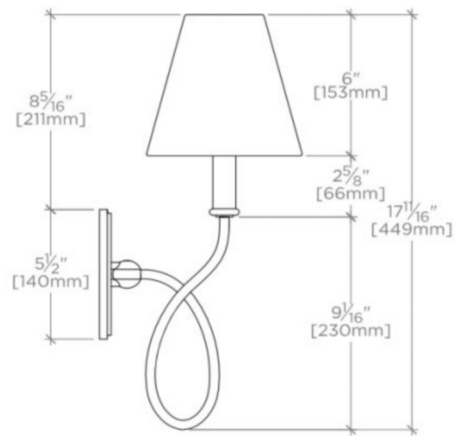

BLUE NOTE

BLLT01

Blue Note Wall Mounted Single Arm Sconce with Fabric Shade

SHOWN IN BLUE NOTE WALL MOUNTED SINGLE ARM SCONCE WITH FABRIC SHADE| BLLT01

TECHNICAL DETAILS

Ambient / Task: Ambient
Bulb Base Size: E12
Bulb Type: B10
Depth / Width: 8 5/16"
Height: 17 11/16"
Installation Type: Wall Mounted
Interior / Exterior Application: Interior Only
Junction Box Orientation: Vertical
Length: 6 3/8"
Light Direction: Down, up and through the shade
Number of Bulbs: One
Orientation: Up
Primary Material: Brass
Safety Warnings: Do not exceed max wattage (60).
Shade Material: Fabric
Shade Shape: Cone
Suggested Application: All Applications
Voltage: 120.0
Wet / Dry: Damp or Dry

INSPIRATION

Our Blue Note Sconce is versatile, lyrical and humorous.

CODES & STANDARDS

UL and CUL

PRODUCT FEATURES

6" x 8" x 17"

UL-listed for use in damp environments.

Uses one 60W max. incandescent B10 bulbs, Candelabra E-12 Bulb (small base candelabra blunt tip bulb).

Fabric shade included.

CERTIFICATIONS

PRODUCT (NOTES)

Uses one 60W max. incandescent B10 bulbs, Candelabra E-12 Bulb (small base candelabra blunt tip bulb), not included. Do not exceed max wattage.

WATERWORKS

BLUE NOTE

BLLT01

Blue Note Wall Mounted Single Arm Sconce with Fabric Shade

TOP VIEW SCALE: $1\frac{1}{2}"=1'-0"$

FRONT VIEW SCALE: $1\frac{1}{2}"=1'-0"$

SIDE VIEW SCALE: $1\frac{1}{2}"=1'-0"$