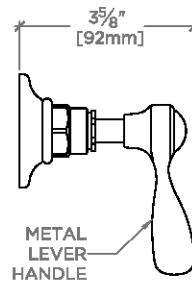

Easton

EAVC72

Easton Vintage Volume Control Valve Trim with Metal Lever Handle

SHOWN IN EASTON VINTAGE VOLUME CONTROL VALVE TRIM WITH METAL LEVER HANDLE | EAVC72

TECHNICAL DETAILS

ADA Compliance: Yes
Depth/Width: 89 mm
Height: 64 mm
Index Color Finish And Material: Metal
Integrated Diverter: N
Length: 64 mm
Primary Material: Brass
Suggested Application: Bath

Easton Vintage Volume Control Valve Trim with Metal Lever Handle

TOP VIEW SCALE: 3"=1'-0"

FRONT VIEW SCALE: 3"=1'-0"

SIDE VIEW SCALE: 3"=1'-0"