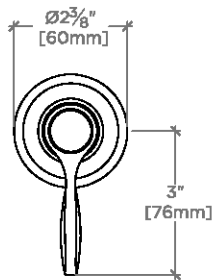

Easton

EAVC72

Easton Vintage Volume Control Valve Trim with Metal Lever Handle

SHOWN IN EASTON VINTAGE VOLUME CONTROL VALVE TRIM WITH METAL LEVER HANDLE | EAVC72

TECHNICAL DETAILS

ADA Compliance: Yes
Depth/Width: 89 mm
Height: 64 mm
Index Color Finish And Material: Metal
Integrated Diverter: N
Length: 64 mm
Primary Material: Brass
Suggested Application: Bath

Easton Vintage Volume Control Valve Trim with Metal Lever Handle

TOP VIEW SCALE: 3"=1'-0"

FRONT VIEW SCALE: 3"=1'-0"

SIDE VIEW SCALE: 3"=1'-0"