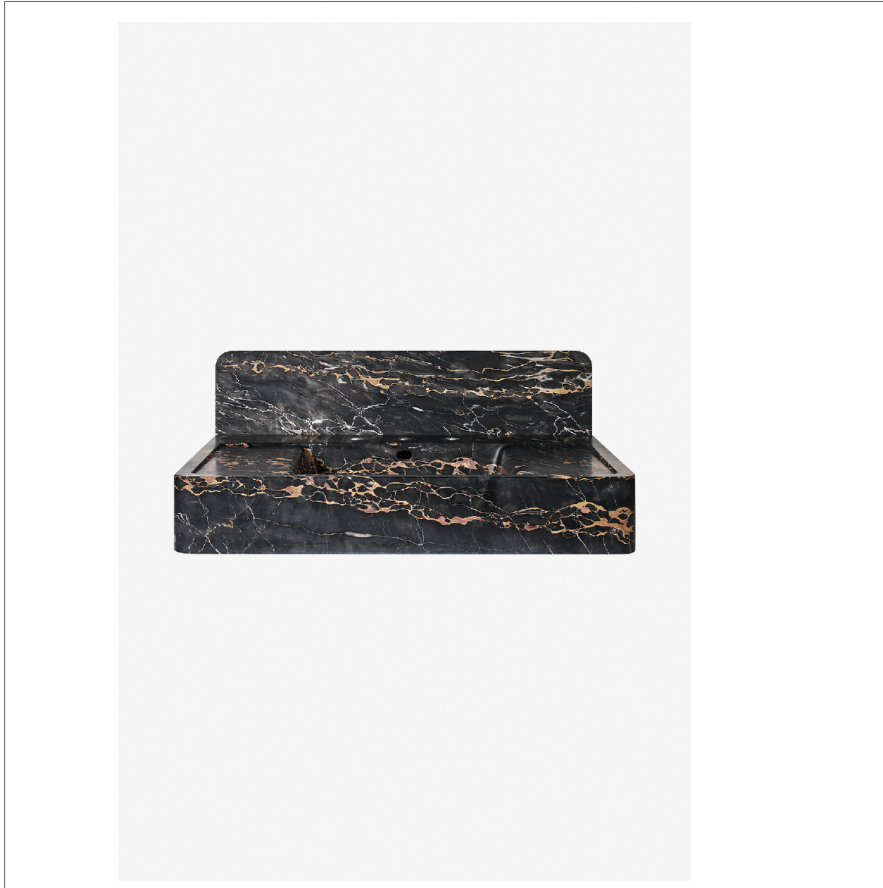

## Carlo

CACS04

Carlo Deck Mounted Marble Lavatory Sink 36" x 22 3/4" x 6" with 36" x 8" x 3/4" Backsplash

SHOWN IN CARLO DECK MOUNTED MARBLE LAVATORY SINK 36" X 22 3/4" X 6" WITH 36" X 8" X 3/4" BACKSPLASH | CACS04

### INSPIRATION

Carlo creates a nuanced transitional statement through material and movement. Its recessed deck appears to roll into the basin, creating a ribbon of stone that highlights the material's substantial thickness and weight. Radius corners and a waterfall backsplash complete the sculptural effect.

### PRODUCT FEATURES

Designed by and exclusive to Waterworks

Sourced and made in Italy

Carved from a solid block of stone. Packaged item weight: 317 lbs

Comes pre-cut for deck-mounted faucet and handles

Features an integrated overflow