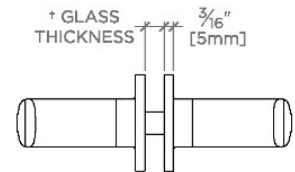

Finot

N18G2S

Finot Slope 18" Double Sided Glass Mounted Towel Bars

SHOWN IN FINOT SLOPE 18" DOUBLE SIDED GLASS MOUNTED TOWEL BARS | N18G2S

TECHNICAL DETAILS

Escutcheon Primary Material: Brass
Installation Type: Wall Mounted
Primary Material: Brass
Suggested Application: Bath

CODES & STANDARDS

PRODUCT FEATURES

All mounting hardware included

Solid Brass Construction

Can accommodate glass thickness between 1/4" [6mm] to 7/8" [22mm]

Stocked in Chrome, Nickel, Brass and Dark Nickel

CERTIFICATIONS

PRODUCT (NOTES)

Finot

N18G2S

Finot Slope 18" Double Sided Glass Mounted Towel Bars

† THIS PRODUCT CAN BE INSTALLED ON GLASS THAT IS
1/4" [6mm], 3/8" [10mm], 1/2" [13mm], 3/4" [19mm] OR 7/8" [22mm].

TOP VIEW

SCALE: 3"=1'-0"

FRONT VIEW

SCALE: 3"=1'-0"

SIDE VIEW

SCALE: 3"=1'-0"