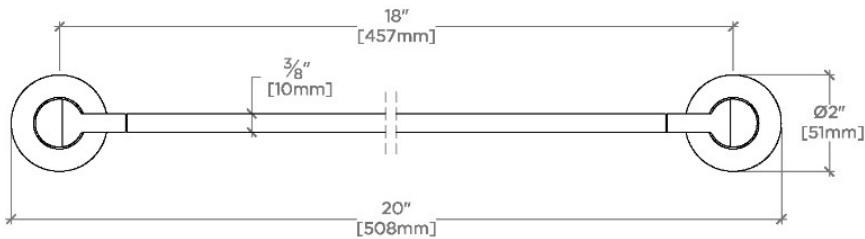

Finot

N18G2S

Finot Slope 18" Double Sided Glass Mounted Towel Bars

SHOWN IN FINOT SLOPE 18" DOUBLE SIDED GLASS MOUNTED TOWEL BARS | N18G2S

TECHNICAL DETAILS

Escutcheon Primary Material: Brass
Installation Type: Wall Mounted
Primary Material: Brass
Suggested Application: Bath

CODES & STANDARDS

PRODUCT FEATURES

All mounting hardware included

Solid Brass Construction

Can accommodate glass thickness between 1/4" [6mm] to 7/8" [22mm]

Stocked in Chrome, Nickel, Brass and Dark Nickel

CERTIFICATIONS

PRODUCT (NOTES)

Finot

N18G2S

Finot Slope 18" Double Sided Glass Mounted Towel Bars

† THIS PRODUCT CAN BE INSTALLED ON GLASS THAT IS
1/4" [6mm], 3/8" [10mm], 1/2" [13mm], 3/4" [19mm] OR 7/8" [22mm].

TOP VIEW

SCALE: 3"=1'-0"

FRONT VIEW

SCALE: 3"=1'-0"

SIDE VIEW

SCALE: 3"=1'-0"