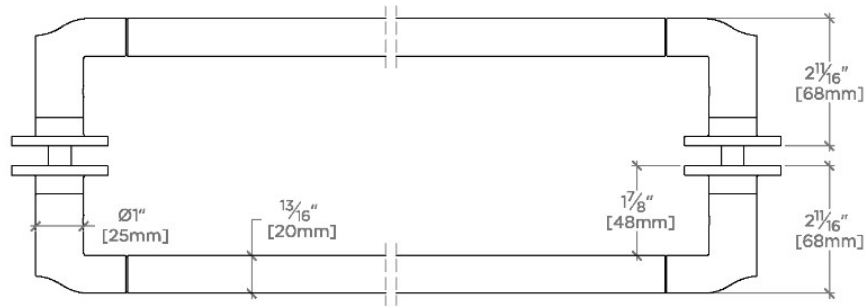

Finot

N18G2S

Finot Slope 18" Double Sided Glass Mounted Towel Bars

SHOWN IN FINOT SLOPE 18" DOUBLE SIDED GLASS MOUNTED TOWEL BARS | N18G2S

TECHNICAL DETAILS

Escutcheon Primary Material: Brass
Installation Type: Wall Mounted
Primary Material: Brass
Suggested Application: Bath

CERTIFICATIONS

PRODUCT (NOTES)

Finot

N18G2S

Finot Slope 18" Double Sided Glass Mounted Towel Bars

† THIS PRODUCT CAN BE INSTALLED ON GLASS THAT IS
1/4" [6mm], 3/8" [10mm], 1/2" [13mm], 3/4" [19mm] OR 7/8" [22mm].

TOP VIEW

SCALE: 3"=1'-0"

FRONT VIEW

SCALE: 3"=1'-0"

SIDE VIEW

SCALE: 3"=1'-0"