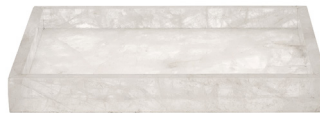

Tray

ANTR01 11" x 7 1/4" x 1 1/4"
Rock Crystal 19-00136-31760