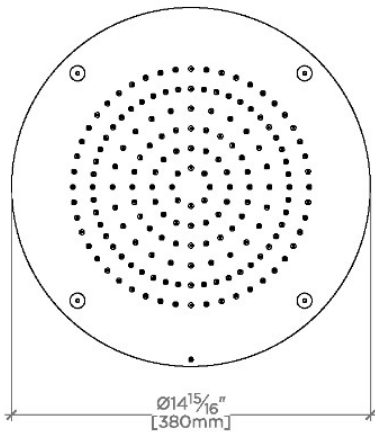

UNIVERSAL

USHR15

Universal Recessed 15" Round Rain Showerhead with Circular Spray Pattern

SHOWN IN UNIVERSAL RECESSED 15" ROUND RAIN SHOWERHEAD WITH CIRCULAR SPRAY PATTERN | USHR15

TECHNICAL DETAILS

Adjustable Versus Fixed Spray: Fixed Spray
Fittings Hole Diameter: 1/2"
Inlet Connection Size: 1/2"
Inlet Connection Type: Female Hose
Pivot: N
Primary Material: Brass
Restricted Maximum Flow Rate: 1.75 gpm
Water Pressure Maximum: 85.0 psi
Water Pressure Minimum: 20.0 psi
Water Pressure Recommended: 45.0 psi

176 easy clean rubber nozzles prevent calcium buildup

Stocked in Brass, Chrome, Nickel and Matte Nickel

Rain showerhead available in 1.75gpm (6.6L/min) flow rate

CERTIFICATIONS

PRODUCT (NOTES)

UNIVERSAL

USHR15

Universal Recessed 15" Round Rain Showerhead with Circular Spray Pattern

CEILING VIEW SCALE: 1/2"=1'-0"

CUTOUT VIEW SCALE: 1/2"=1'-0"

FRONT VIEW SCALE: 1/2"=1'-0"

SIDE VIEW SCALE: 1/2"=1'-0"