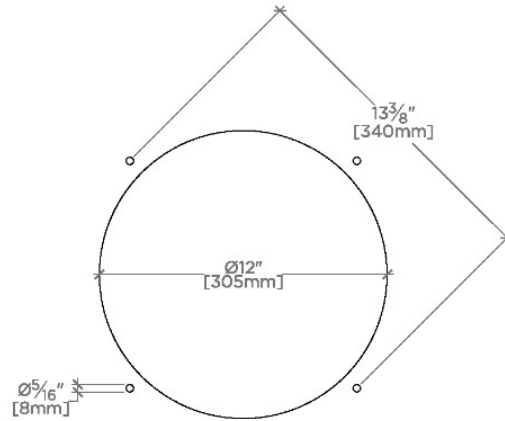

UNIVERSAL

USHR15

Universal Recessed 15" Round Rain Showerhead with Circular Spray Pattern

SHOWN IN UNIVERSAL RECESSED 15" ROUND RAIN SHOWERHEAD WITH CIRCULAR SPRAY PATTERN | USHR15

TECHNICAL DETAILS

Adjustable Versus Fixed Spray: Fixed Spray
Fittings Hole Diameter: 1/2"
Inlet Connection Size: 1/2"
Inlet Connection Type: Female Hose
Pivot: N
Primary Material: Brass
Restricted Maximum Flow Rate: 1.75 gpm
Water Pressure Maximum: 85.0 psi
Water Pressure Minimum: 20.0 psi
Water Pressure Recommended: 45.0 psi

Universal Recessed 15" Round Rain Showerhead with Circular Spray Pattern

CEILING VIEW SCALE: 1/2"=1'-0"

CUTOUT VIEW SCALE: 1/2"=1'-0"

FRONT VIEW SCALE: 1/2"=1'-0"

SIDE VIEW SCALE: 1/2"=1'-0"