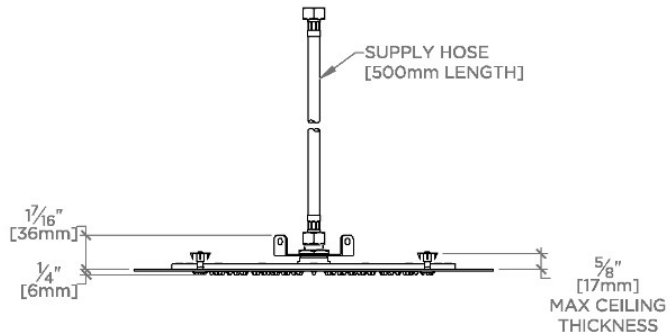

UNIVERSAL

USHR15

Universal Recessed 15" Round Rain Showerhead with Circular Spray Pattern

SHOWN IN UNIVERSAL RECESSED 15" ROUND RAIN SHOWERHEAD WITH CIRCULAR SPRAY PATTERN | USHR15

TECHNICAL DETAILS

Adjustable Versus Fixed Spray: Fixed Spray
Fittings Hole Diameter: 1/2"
Inlet Connection Size: 1/2"
Inlet Connection Type: Female Hose
Pivot: N
Primary Material: Brass
Restricted Maximum Flow Rate: 1.75 gpm
Water Pressure Maximum: 85.0 psi
Water Pressure Minimum: 20.0 psi
Water Pressure Recommended: 45.0 psi

Universal Recessed 15" Round Rain Showerhead with Circular Spray Pattern

CEILING VIEW SCALE: 1/2"=1'-0"

CUTOUT VIEW SCALE: 1/2"=1'-0"

FRONT VIEW SCALE: 1/2"=1'-0"

SIDE VIEW SCALE: 1/2"=1'-0"