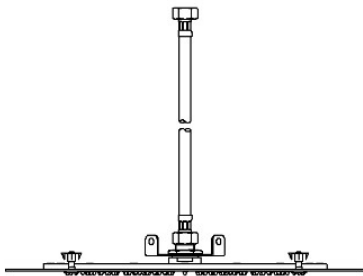

UNIVERSAL

USHR15

Universal Recessed 15" Round Rain Showerhead with Circular Spray Pattern

SHOWN IN UNIVERSAL RECESSED 15" ROUND RAIN SHOWERHEAD WITH CIRCULAR SPRAY PATTERN | USHR15

TECHNICAL DETAILS

Adjustable Versus Fixed Spray: Fixed Spray
Fittings Hole Diameter: 1/2"
Inlet Connection Size: 1/2"
Inlet Connection Type: Female Hose
Pivot: N
Primary Material: Brass
Restricted Maximum Flow Rate: 1.75 gpm
Water Pressure Maximum: 85.0 psi
Water Pressure Minimum: 20.0 psi
Water Pressure Recommended: 45.0 psi

Universal Recessed 15" Round Rain Showerhead with Circular Spray Pattern

CEILING VIEW SCALE: 1/2"=1'-0"

CUTOUT VIEW SCALE: 1/2"=1'-0"

FRONT VIEW SCALE: 1/2"=1'-0"

SIDE VIEW SCALE: 1/2"=1'-0"