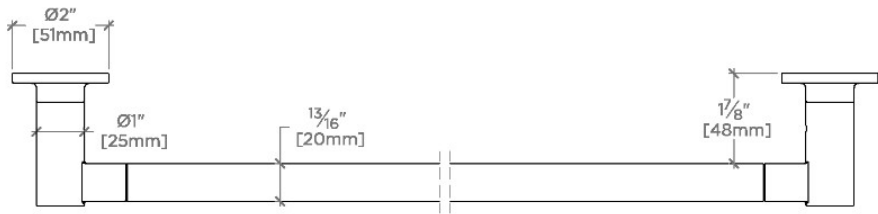

Finot

NOTB18

Finot 18" Towel Bar

SHOWN IN FINOT 18" TOWEL BAR | NOTB18

TECHNICAL DETAILS

Escutcheon Primary Material: Brass
Installation Type: Wall Mounted
Primary Material: Brass
Suggested Application: Bath

Finot

NOTB18

Finot 18" Towel Bar

TOP VIEW

SCALE: 3"=1'-0"

FRONT VIEW

SCALE: 3"=1'-0"

SIDE VIEW

SCALE: 3"=1'-0"