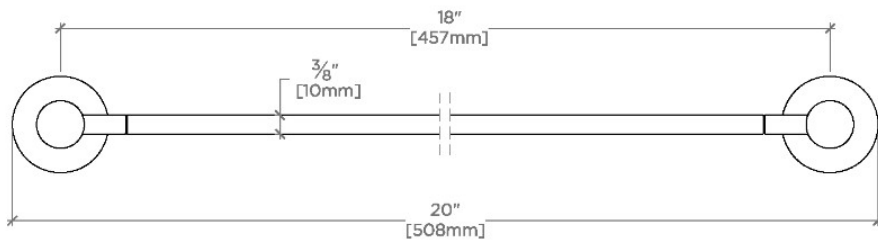

Finot

NOTB18

Finot 18" Towel Bar

SHOWN IN FINOT 18" TOWEL BAR | NOTB18

TECHNICAL DETAILS

Escutcheon Primary Material: Brass
Installation Type: Wall Mounted
Primary Material: Brass
Suggested Application: Bath

Finot

NOTB18

Finot 18" Towel Bar

TOP VIEW

SCALE: 3"=1'-0"

FRONT VIEW

SCALE: 3"=1'-0"

SIDE VIEW

SCALE: 3"=1'-0"