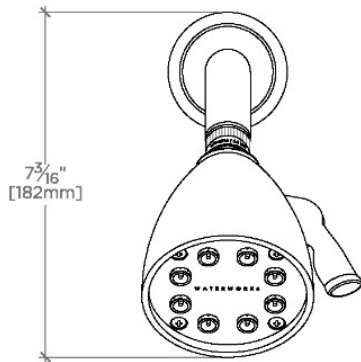

TECHNICAL DETAILS

Adjustable Versus Fixed Spray: Adjustable
 Fittings Hole Diameter: 32 mm
 Flow Restriction Options: 1.5, 1.75, 2.0
 Inlet Connection Size: 1/2"
 Inlet Connection Type: Male NPT
 Pivot: Y
 Primary Material: Brass
 Restricted Maximum Flow Rate: 6.6 liters/min
 Water Pressure Maximum: 6.0 bar
 Water Pressure Minimum: 1.5 bar
 Water Pressure Recommended: 3.0 bar

PRODUCT FEATURES

- Made of Brass
- Features a swivel 3 1/2" showerhead with two adjustable spray patterns
- Includes a 8" wall mounted 45 degree shower arm
- Stocked in Brass, Chrome and Nickel
- Showerhead available in 1.75gpm (6.6L/min) flow rate

CERTIFICATIONS

PRODUCT (NOTES)

Transit

TRS345

Transit 3 1/2" Showerhead with Adjustable Spray with 8" Wall Mounted 45 Degree Shower Arm

TOP VIEW

SCALE: 3"=1'-0"

STYLE NO.	DIM "A"	DIM "B"
AES344	10 ⁷ / ₈ " [276mm]	6 ¹ / ₄ " [158mm]
TRS344		
AES345	12 ⁷ / ₈ " [326mm]	8 ³ / ₄ " [209mm]
TRS345		

SPRAY PATTERNS

FRONT VIEW

SCALE: 3"=1'-0"

SIDE VIEW

SCALE: 3"=1'-0"