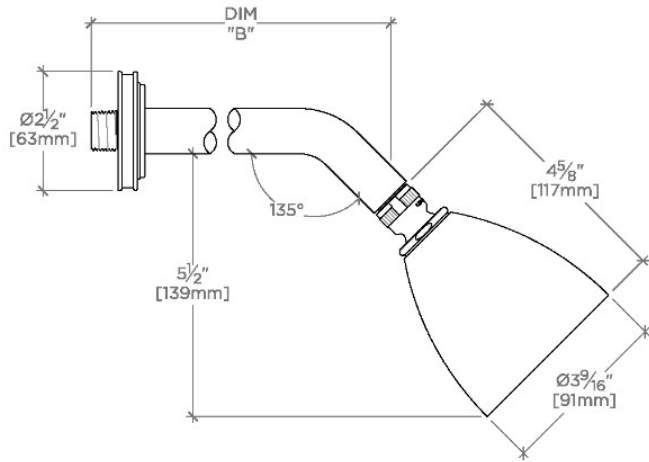

TECHNICAL DETAILS

Adjustable Versus Fixed Spray: Adjustable
 Fittings Hole Diameter: 32 mm
 Flow Restriction Options: 1.5, 1.75, 2.0
 Inlet Connection Size: 1/2"
 Inlet Connection Type: Male NPT
 Pivot: Y
 Primary Material: Brass
 Restricted Maximum Flow Rate: 6.6 liters/min
 Water Pressure Maximum: 6.0 bar
 Water Pressure Minimum: 1.5 bar
 Water Pressure Recommended: 3.0 bar

PRODUCT FEATURES

- Made of Brass
- Features a swivel 3 1/2" showerhead with two adjustable spray patterns
- Includes a 8" wall mounted 45 degree shower arm
- Stocked in Brass, Chrome and Nickel
- Showerhead available in 1.75gpm (6.6L/min) flow rate

CERTIFICATIONS

PRODUCT (NOTES)

Transit

TRS345

Transit 3 1/2" Showerhead with Adjustable Spray with 8" Wall Mounted 45 Degree Shower Arm

TOP VIEW

SCALE: 3"=1'-0"

STYLE NO.	DIM "A"	DIM "B"
AES344	10 ⁷ / ₈ " [276mm]	6 ¹ / ₄ " [158mm]
TRS344		
AES345	12 ⁷ / ₈ " [326mm]	8 ³ / ₄ " [209mm]
TRS345		

SPRAY PATTERNS

FRONT VIEW

SCALE: 3"=1'-0"

SIDE VIEW

SCALE: 3"=1'-0"