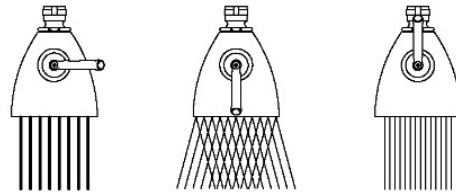

TECHNICAL DETAILS

Adjustable Versus Fixed Spray: Adjustable
 Fittings Hole Diameter: 32 mm
 Flow Restriction Options: 1.5, 1.75, 2.0
 Inlet Connection Size: 1/2"
 Inlet Connection Type: Male NPT
 Pivot: Y
 Primary Material: Brass
 Restricted Maximum Flow Rate: 6.6 liters/min
 Water Pressure Maximum: 6.0 bar
 Water Pressure Minimum: 1.5 bar
 Water Pressure Recommended: 3.0 bar

PRODUCT FEATURES

- Made of Brass
- Features a swivel 3 1/2" showerhead with two adjustable spray patterns
- Includes a 8" wall mounted 45 degree shower arm
- Stocked in Brass, Chrome and Nickel
- Showerhead available in 1.75gpm (6.6L/min) flow rate

CERTIFICATIONS

PRODUCT (NOTES)

Transit

TRS345

Transit 3 1/2" Showerhead with Adjustable Spray with 8" Wall Mounted 45 Degree Shower Arm

TOP VIEW

SCALE: 3"=1'-0"

STYLE NO.	DIM "A"	DIM "B"
AES344	10 ⁷ / ₈ " [276mm]	6 ¹ / ₄ " [158mm]
TRS344		
AES345	12 ⁷ / ₈ " [326mm]	8 ³ / ₄ " [209mm]
TRS345		

SPRAY PATTERNS

FRONT VIEW

SCALE: 3"=1'-0"

SIDE VIEW

SCALE: 3"=1'-0"