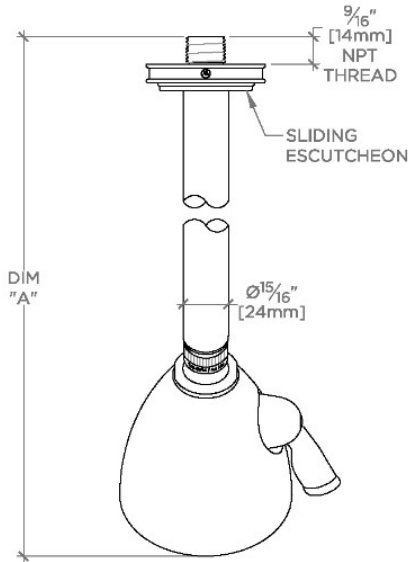

TECHNICAL DETAILS

Adjustable Versus Fixed Spray: Adjustable
 Fittings Hole Diameter: 32 mm
 Flow Restriction Options: 1.5, 1.75, 2.0
 Inlet Connection Size: 1/2"
 Inlet Connection Type: Male NPT
 Pivot: Y
 Primary Material: Brass
 Restricted Maximum Flow Rate: 6.6 liters/min
 Water Pressure Maximum: 6.0 bar
 Water Pressure Minimum: 1.5 bar
 Water Pressure Recommended: 3.0 bar

PRODUCT FEATURES

- Made of Brass
- Features a swivel 3 1/2" showerhead with two adjustable spray patterns
- Includes a 8" wall mounted 45 degree shower arm
- Stocked in Brass, Chrome and Nickel
- Showerhead available in 1.75gpm (6.6L/min) flow rate

CERTIFICATIONS

PRODUCT (NOTES)

Transit

TRS345

Transit 3 1/2" Showerhead with Adjustable Spray with 8" Wall Mounted 45 Degree Shower Arm

TOP VIEW

SCALE: 3"=1'-0"

STYLE NO.	DIM "A"	DIM "B"
AES344	10 ⁷ / ₈ " [276mm]	6 ¹ / ₄ " [158mm]
TRS344		
AES345	12 ⁷ / ₈ " [326mm]	8 ³ / ₄ " [209mm]
TRS345		

SPRAY PATTERNS

FRONT VIEW

SCALE: 3"=1'-0"

SIDE VIEW

SCALE: 3"=1'-0"