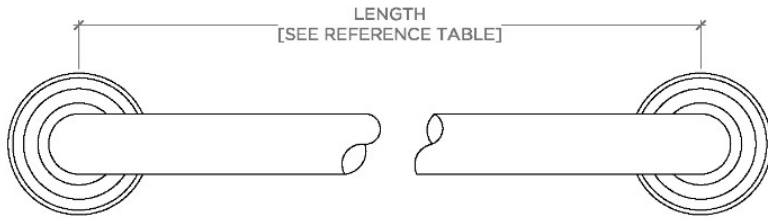

Essentials

EGB118

Essentials Classic 18" Grab Bar

SHOWN IN ESSENTIALS CLASSIC 18" GRAB BAR | EGB118

TECHNICAL DETAILS

INSPIRATION

Choose with confidence: Well-crafted designs that work with any product in our overall assortment and elevate any setting. Explore a wide range of authentic elements, from freestanding, deck and wall-mounted accessories to furnishings.

CERTIFICATIONS

PRODUCT (NOTES)

Essentials

EGB118

Essentials Classic 18" Grab Bar

STYLE NO.	DESCRIPTION	LENGTH
EGB112	Essentials Classic 12" Grab Bar	12" [305mm]
EGB118	Essentials Classic 18" Grab Bar	18" [457mm]
EGB124	Essentials Classic 24" Grab Bar	24" [610mm]

TOP VIEW

SCALE: 3"=1'-0"

FRONT VIEW

SCALE: 3"=1'-0"

SIDE VIEW

SCALE: 3"=1'-0"