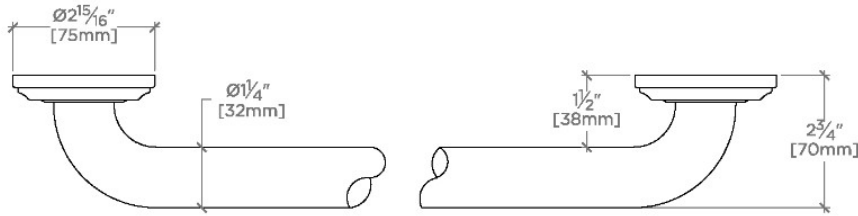

Essentials

EGB118

Essentials Classic 18" Grab Bar

SHOWN IN ESSENTIALS CLASSIC 18" GRAB BAR | EGB118

TECHNICAL DETAILS

INSPIRATION

Choose with confidence: Well-crafted designs that work with any product in our overall assortment and elevate any setting. Explore a wide range of authentic elements, from freestanding, deck and wall-mounted accessories to furnishings.

CERTIFICATIONS

PRODUCT (NOTES)

Essentials

EGB118

Essentials Classic 18" Grab Bar

STYLE NO.	DESCRIPTION	LENGTH
EGB112	Essentials Classic 12" Grab Bar	12" [305mm]
EGB118	Essentials Classic 18" Grab Bar	18" [457mm]
EGB124	Essentials Classic 24" Grab Bar	24" [610mm]

TOP VIEW

SCALE: 3"=1'-0"

FRONT VIEW

SCALE: 3"=1'-0"

SIDE VIEW

SCALE: 3"=1'-0"