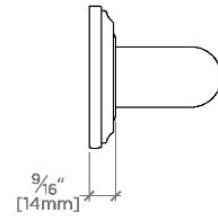

CERTIFICATIONS

PRODUCT (NOTES)

Essentials

EGB118

Essentials Classic 18" Grab Bar

STYLE NO.	DESCRIPTION	LENGTH
EGB112	Essentials Classic 12" Grab Bar	12" [305mm]
EGB118	Essentials Classic 18" Grab Bar	18" [457mm]
EGB124	Essentials Classic 24" Grab Bar	24" [610mm]

TOP VIEW

SCALE: 3"=1'-0"

FRONT VIEW

SCALE: 3"=1'-0"

SIDE VIEW

SCALE: 3"=1'-0"