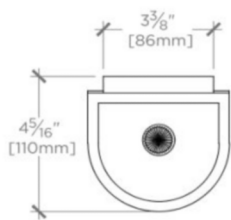

WATERWORKS

FORO

FR02LT

Foro Wall Mounted Single Sconce with Fluted Glass Shade

TOP VIEW SCALE: 2"=1'-0"