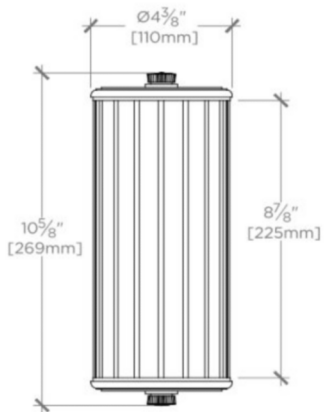

### TECHNICAL DETAILS

Ambient / Task: Ambient  
Bulb Base Size: E27  
Bulb Type: T10  
Depth / Width: 111 mm  
Height: 267 mm  
Installation Type: Wall Mounted  
Interior / Exterior Application: Interior Only  
Junction Box Orientation: Any  
Length: 111 mm  
Light Direction: Omnidirectional from wall surface  
Number of Bulbs: One  
Orientation: Any  
Primary Material: Brass  
Safety Warnings: Do not exceed max wattage.  
Shade Finish: White  
Shade Fitter Size: 0 mm  
Shade Material: Blown Glass  
Shade Shape: Semicircular  
Voltage: 240.0  
Wet / Dry: Damp or Dry

### PRODUCT FEATURES

Mouth-blown, fluted, white cased glass  
Solid brass  
Uses 60 Watt T10 shaped Bulb (not included)  
CE Listed  
Mounts horizontally or vertically

## FR02LT

Foro Wall Mounted Single Sconce with Fluted Glass Shade

TOP VIEW SCALE: 2"=1'-0"

BACK VIEW SCALE: 2"=1'-0"

FRONT VIEW SCALE: 2"=1'-0"

SIDE VIEW SCALE: 2"=1'-0"