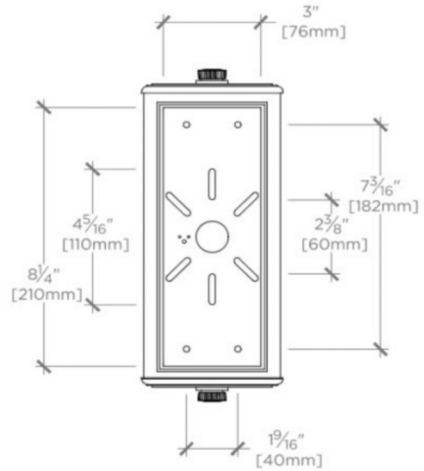

### TECHNICAL DETAILS

Ambient / Task: Ambient  
Bulb Base Size: E27  
Bulb Type: T10  
Depth / Width: 111 mm  
Height: 267 mm  
Installation Type: Wall Mounted  
Interior / Exterior Application: Interior Only  
Junction Box Orientation: Any  
Length: 111 mm  
Light Direction: Omnidirectional from wall surface  
Number of Bulbs: One  
Orientation: Any  
Primary Material: Brass  
Safety Warnings: Do not exceed max wattage.  
Shade Finish: White  
Shade Fitter Size: 0 mm  
Shade Material: Blown Glass  
Shade Shape: Semicircular  
Voltage: 240.0  
Wet / Dry: Damp or Dry

### PRODUCT FEATURES

Mouth-blown, fluted, white cased glass  
Solid brass  
Uses 60 Watt T10 shaped Bulb (not included)  
CE Listed  
Mounts horizontally or vertically

## FR02LT

Foro Wall Mounted Single Sconce with Fluted Glass Shade

TOP VIEW SCALE: 2"=1'-0"

BACK VIEW SCALE: 2"=1'-0"

FRONT VIEW SCALE: 2"=1'-0"

SIDE VIEW SCALE: 2"=1'-0"