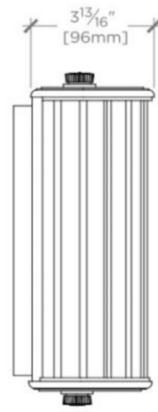

### TECHNICAL DETAILS

Ambient / Task: Ambient  
Bulb Base Size: E27  
Bulb Type: T10  
Depth / Width: 111 mm  
Height: 267 mm  
Installation Type: Wall Mounted  
Interior / Exterior Application: Interior Only  
Junction Box Orientation: Any  
Length: 111 mm  
Light Direction: Omnidirectional from wall surface  
Number of Bulbs: One  
Orientation: Any  
Primary Material: Brass  
Safety Warnings: Do not exceed max wattage.  
Shade Finish: White  
Shade Fitter Size: 0 mm  
Shade Material: Blown Glass  
Shade Shape: Semicircular  
Voltage: 240.0  
Wet / Dry: Damp or Dry

### PRODUCT FEATURES

Mouth-blown, fluted, white cased glass  
Solid brass  
Uses 60 Watt T10 shaped Bulb (not included)  
CE Listed  
Mounts horizontally or vertically

## FR02LT

Foro Wall Mounted Single Sconce with Fluted Glass Shade

TOP VIEW SCALE: 2"=1'-0"

BACK VIEW SCALE: 2"=1'-0"

FRONT VIEW SCALE: 2"=1'-0"

SIDE VIEW SCALE: 2"=1'-0"