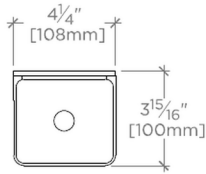

CERTIFICATIONS

PRODUCT (NOTES)

Finot

NO02LT

Finot Applique murale double avec abat-jour rectangulaire

TOP VIEW SCALE: 1/2"=1'-0"

FRONT VIEW SCALE: 1/2"=1'-0"

SIDE VIEW SCALE: 1/2"=1'-0"

MOUNTING PLATE SCALE: 1/2"=1'-0"