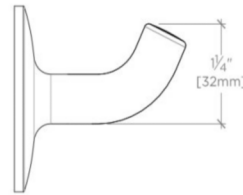

.25

.25 Single Robe Hook

PTRH29

SHOWN IN .25 SINGLE ROBE HOOK | PTRH29

TECHNICAL DETAILS

Escutcheon Primary Material: Brass
Depth / Width: 2 1/2"
Height: 2 3/8"
Installation Type: Wall Mounted
Length: 2 3/8"
Primary Material: Brass
Suggested Application: Bath

INSPIRATION

.25 is the ultimate in utilitarian elegance: A simple and understated design that is equally functional and beautiful.

PRODUCT FEATURES

3" x 1 1/2"

Wall Mounted

Brass Construction

.25

PTRH29

.25 Single Robe Hook

TOP VIEW SCALE: 6"=1'-0"

FRONT VIEW SCALE: 6"=1'-0"

SIDE VIEW SCALE: 6"=1'-0"