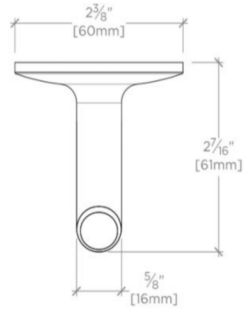

.25

.25 Single Robe Hook

PTRH29

SHOWN IN .25 SINGLE ROBE HOOK | PTRH29

TECHNICAL DETAILS

Escutcheon Primary Material: Brass
Depth / Width: 2 1/2"
Height: 2 3/8"
Installation Type: Wall Mounted
Length: 2 3/8"
Primary Material: Brass
Suggested Application: Bath

INSPIRATION

.25 is the ultimate in utilitarian elegance: A simple and understated design that is equally functional and beautiful.

PRODUCT FEATURES

3" x 1 1/2"

Wall Mounted

Brass Construction

.25

PTRH29

.25 Single Robe Hook

TOP VIEW SCALE: 6"=1'-0"

FRONT VIEW SCALE: 6"=1'-0"

SIDE VIEW SCALE: 6"=1'-0"