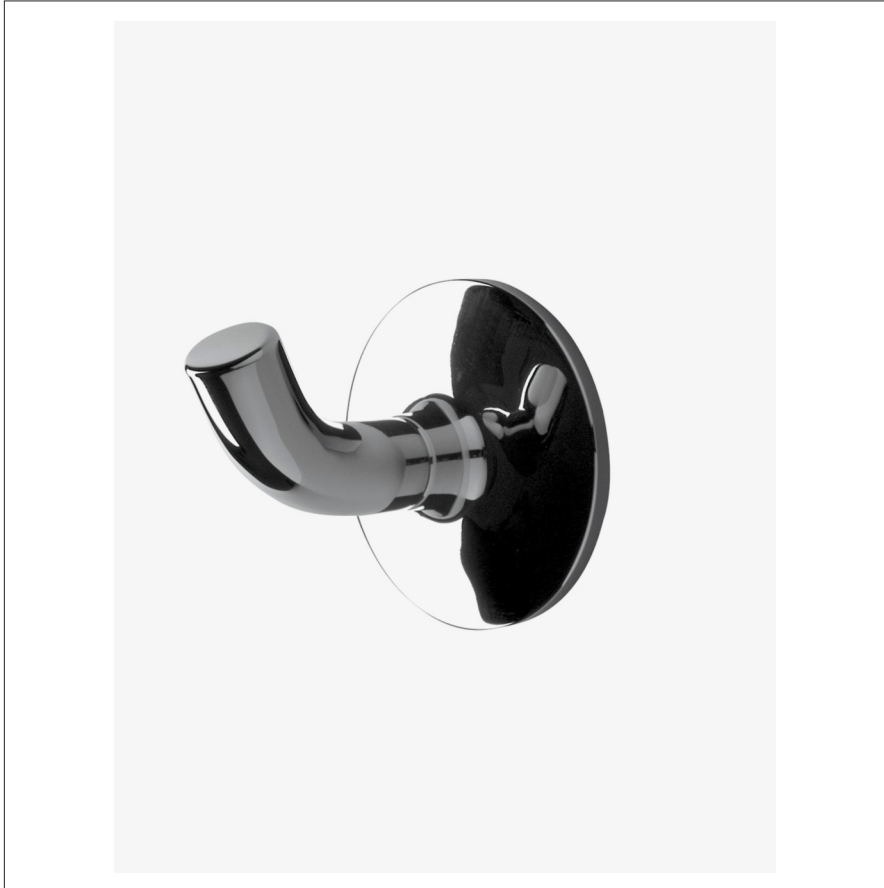

.25

.25 Single Robe Hook

PTRH29

SHOWN IN .25 SINGLE ROBE HOOK | PTRH29

TECHNICAL DETAILS

Escutcheon Primary Material: Brass
Depth / Width: 2 1/2"
Height: 2 3/8"
Installation Type: Wall Mounted
Length: 2 3/8"
Primary Material: Brass
Suggested Application: Bath

INSPIRATION

.25 is the ultimate in utilitarian elegance: A simple and understated design that is equally functional and beautiful.

PRODUCT FEATURES

3" x 1 1/2"

Wall Mounted

Brass Construction

.25

PTRH29

.25 Single Robe Hook

TOP VIEW SCALE: 6"=1'-0"

FRONT VIEW SCALE: 6"=1'-0"

SIDE VIEW SCALE: 6"=1'-0"