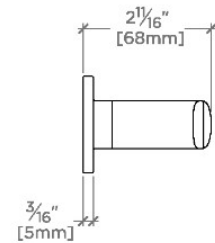

Finot

NTB24S

Finot Slope 24" Towel Bar

SHOWN IN FINOT SLOPE 24" TOWEL BAR | NTB24S

TECHNICAL DETAILS

Escutcheon Primary Material: Brass
Installation Type: Wall Mounted
Primary Material: Brass
Suggested Application: Bath

Finot

NTB24S

Finot Slope 24" Towel Bar

TOP VIEW

SCALE: 3"=1'-0"

FRONT VIEW

SCALE: 3"=1'-0"

SIDE VIEW

SCALE: 3"=1'-0"