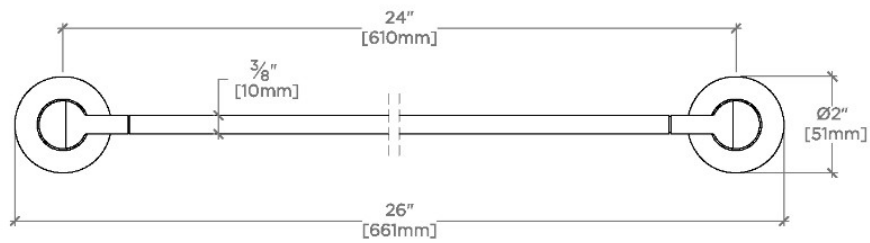

Finot

NTB24S

Finot Slope 24" Towel Bar

SHOWN IN FINOT SLOPE 24" TOWEL BAR | NTB24S

TECHNICAL DETAILS

Escutcheon Primary Material: Brass
Installation Type: Wall Mounted
Primary Material: Brass
Suggested Application: Bath

Finot

NTB24S

Finot Slope 24" Towel Bar

TOP VIEW

SCALE: 3"=1'-0"

FRONT VIEW

SCALE: 3"=1'-0"

SIDE VIEW

SCALE: 3"=1'-0"