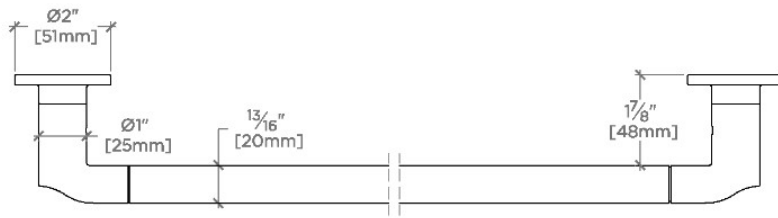

Finot

NTB24S

Finot Slope 24" Towel Bar

SHOWN IN FINOT SLOPE 24" TOWEL BAR | NTB24S

TECHNICAL DETAILS

Escutcheon Primary Material: Brass
Installation Type: Wall Mounted
Primary Material: Brass
Suggested Application: Bath

Finot

NTB24S

Finot Slope 24" Towel Bar

TOP VIEW

SCALE: 3"=1'-0"

FRONT VIEW

SCALE: 3"=1'-0"

SIDE VIEW

SCALE: 3"=1'-0"