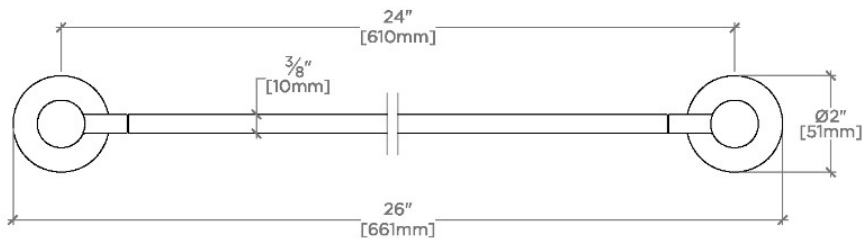

### TECHNICAL DETAILS

Escutcheon Primary Material: Brass  
Installation Type: Wall Mounted  
Primary Material: Brass  
Suggested Application: Bath

## Finot

NO24G2

Finot 24" Double Sided Glass Mounted Towel Bars

† THIS PRODUCT CAN BE INSTALLED ON GLASS THAT IS  
1/4" [6mm], 3/8" [10mm], 1/2" [13mm], 3/4" [19mm] OR 7/8" [22mm].

TOP VIEW

SCALE: 3"=1'-0"

FRONT VIEW

SCALE: 3"=1'-0"

SIDE VIEW

SCALE: 3"=1'-0"