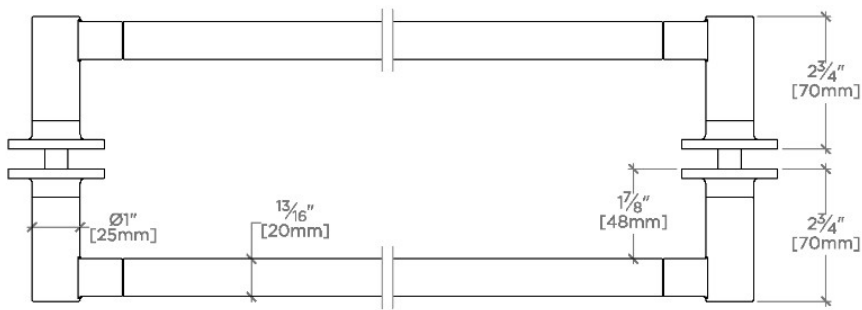

## Finot

NO24G2

Finot 24" Double Sided Glass Mounted Towel Bars

† THIS PRODUCT CAN BE INSTALLED ON GLASS THAT IS  
1/4" [6mm], 3/8" [10mm], 1/2" [13mm], 3/4" [19mm] OR 7/8" [22mm].

TOP VIEW

SCALE: 3"=1'-0"

FRONT VIEW

SCALE: 3"=1'-0"

SIDE VIEW

SCALE: 3"=1'-0"