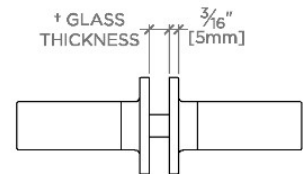

## Finot

NO24G2

Finot 24" Double Sided Glass Mounted Towel Bars

† THIS PRODUCT CAN BE INSTALLED ON GLASS THAT IS  
1/4" [6mm], 3/8" [10mm], 1/2" [13mm], 3/4" [19mm] OR 7/8" [22mm].

TOP VIEW

SCALE: 3"=1'-0"

FRONT VIEW

SCALE: 3"=1'-0"

SIDE VIEW

SCALE: 3"=1'-0"