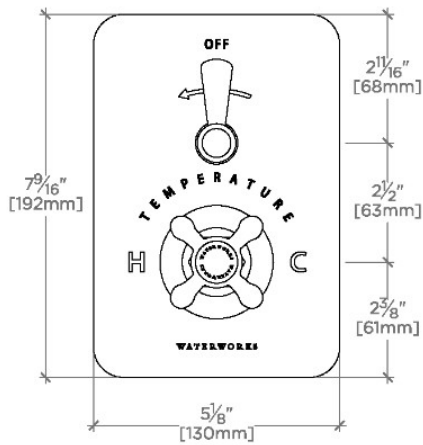

## Highgate

HGTH21

Highgate Integrated Thermostatic and Volume Control Trim with Cross Handle

TOP VIEW

SCALE: 3"=1'-0"

FRONT VIEW

SCALE: 3"=1'-0"

SIDE VIEW

SCALE: 3"=1'-0"