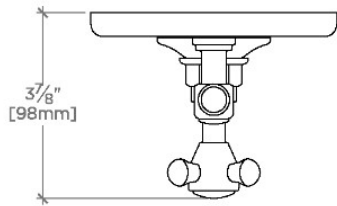

## Highgate

HGTH21

Highgate Integrated Thermostatic and Volume Control Trim with Cross Handle

TOP VIEW

SCALE: 3"=1'-0"

FRONT VIEW

SCALE: 3"=1'-0"

SIDE VIEW