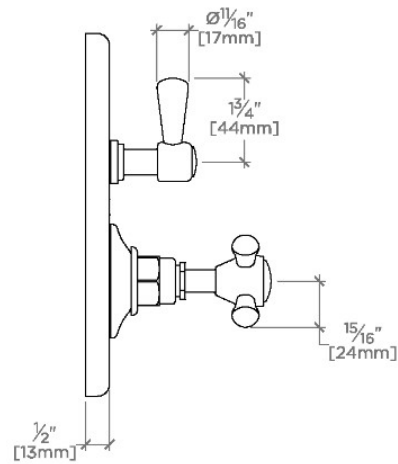

### PRODUCT FEATURES

Features Cross Handle

Smooth handle operation controls water volume

A solid brass trim plate features engraved TEMPERATURE along with H and C markings.

Stocked in Chrome, Nickel and Brass

## Highgate

HGTH21

Highgate Integrated Thermostatic and Volume Control Trim with Cross Handle

TOP VIEW

SCALE: 3"=1'-0"

FRONT VIEW

SCALE: 3"=1'-0"

SIDE VIEW

SCALE: 3"=1'-0"