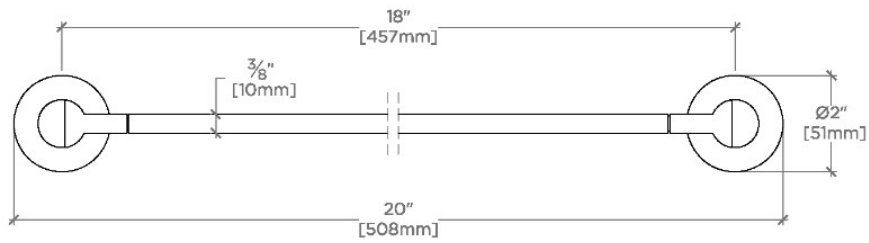

### TECHNICAL DETAILS

Escutcheon Primary Material: Brass  
Installation Type: Wall Mounted  
Primary Material: Brass  
Suggested Application: Bath

## Finot

NTB18S

Finot Slope 18" Towel Bar

TOP VIEW

SCALE: 3"=1'-0"

FRONT VIEW

SCALE: 3"=1'-0"

SIDE VIEW