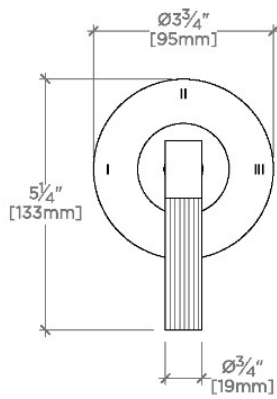

### PRODUCT FEATURES

Lever Handle

For use with a Thermostatic shower system and three waterway outlets such as a handshower, shower head, and tub spout

Features Linear Guilloche Etching Lever Handle

Stocked in Nickel and Brass

## BOND

B3T12A

Bond Tandem Series Three Way Thermostatic Diverter Trim  
with Roman Numerals and Guilloche Lines Lever Handle

TOP VIEW SCALE: 3"=1'-0"

FRONT VIEW SCALE: 3"=1'-0"

SIDE VIEW SCALE: 3"=1'-0"