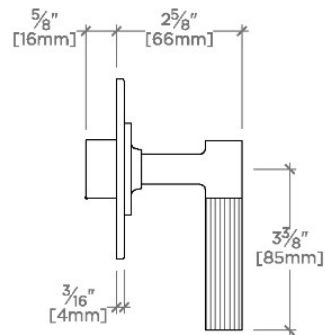

## BOND

B3T12A

Bond Tandem Series Three Way Thermostatic Diverter Trim  
with Roman Numerals and Guilloche Lines Lever Handle

TOP VIEW SCALE: 3"=1'-0"

FRONT VIEW SCALE: 3"=1'-0"

SIDE VIEW SCALE: 3"=1'-0"