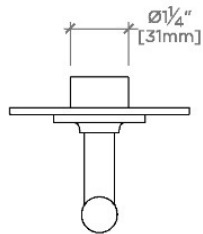

## BOND

B3T12A

Bond Tandem Series Three Way Thermostatic Diverter Trim  
with Roman Numerals and Guilloche Lines Lever Handle

TOP VIEW SCALE: 3"=1'-0"

FRONT VIEW SCALE: 3"=1'-0"

SIDE VIEW SCALE: 3"=1'-0"