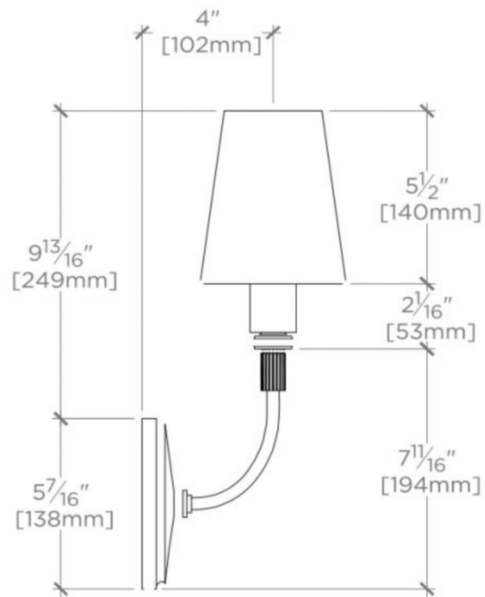

FORO

FRLT01

Foro Wall Mounted Single Arm Sconce with Glass Shade

TECHNICAL DETAILS

Ambient / Task: Ambient
Bulb Base Size: E12
Bulb Type: B10
Depth / Width: 4 1/2"
Height: 14 1/2"
Installation Type: Wall Mounted
Interior / Exterior Application: Interior Only
Junction Box Orientation: Vertical
Length: 6 1/8"
Light Direction: Down, Up and through the shade
Number of Bulbs: One
Orientation: Up
Primary Material: Brass
Safety Warnings: Do not exceed max wattage.
Shade Finish: White
Shade Fitter Size: 0"
Shade Material: Blown Glass
Shade Shape: Cone
Voltage: 120.0
Wet / Dry: Damp or Dry

Mouth-blown, white cased glass
Solid brass
Used 40 Watt B10 shaped Bulb (not included)
UL and CUL Listed

FORO

FRLT01

Foro Wall Mounted Single Arm Sconce with Glass Shade

TOP VIEW SCALE: 2"=1'-0"

MOUNTING PLATE SCALE: 2"=1'-0"

FRONT VIEW SCALE: 2"=1'-0"

SIDE VIEW SCALE: 2"=1'-0"