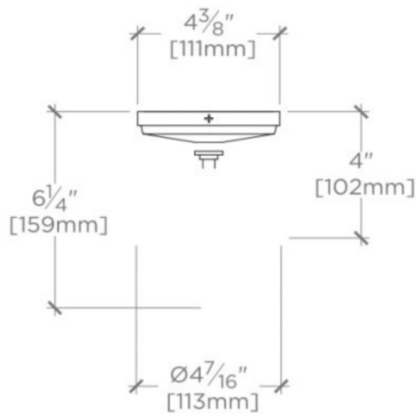

FORO

FRLT01

Foro Wall Mounted Single Arm Sconce with Glass Shade

TECHNICAL DETAILS

Ambient / Task: Ambient
Bulb Base Size: E12
Bulb Type: B10
Depth / Width: 4 1/2"
Height: 14 1/2"
Installation Type: Wall Mounted
Interior / Exterior Application: Interior Only
Junction Box Orientation: Vertical
Length: 6 1/8"
Light Direction: Down, Up and through the shade
Number of Bulbs: One
Orientation: Up
Primary Material: Brass
Safety Warnings: Do not exceed max wattage.
Shade Finish: White
Shade Fitter Size: 0"
Shade Material: Blown Glass
Shade Shape: Cone
Voltage: 120.0
Wet / Dry: Damp or Dry

Mouth-blown, white cased glass
Solid brass
Used 40 Watt B10 shaped Bulb (not included)
UL and CUL Listed

FORO

FRLT01

Foro Wall Mounted Single Arm Sconce with Glass Shade

TOP VIEW SCALE: 2"=1'-0"

MOUNTING PLATE SCALE: 2"=1'-0"

FRONT VIEW SCALE: 2"=1'-0"

SIDE VIEW SCALE: 2"=1'-0"