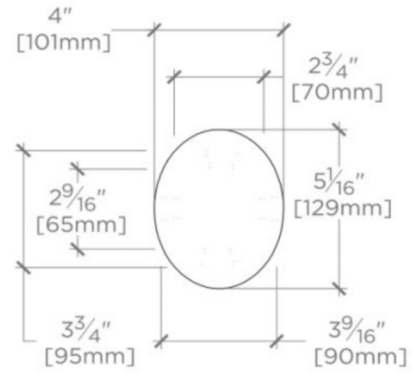

FORO

FRLT01

Foro Wall Mounted Single Arm Sconce with Glass Shade

TECHNICAL DETAILS

Ambient / Task: Ambient
Bulb Base Size: E12
Bulb Type: B10
Depth / Width: 4 1/2"
Height: 14 1/2"
Installation Type: Wall Mounted
Interior / Exterior Application: Interior Only
Junction Box Orientation: Vertical
Length: 6 1/8"
Light Direction: Down, Up and through the shade
Number of Bulbs: One
Orientation: Up
Primary Material: Brass
Safety Warnings: Do not exceed max wattage.
Shade Finish: White
Shade Fitter Size: 0"
Shade Material: Blown Glass
Shade Shape: Cone
Voltage: 120.0
Wet / Dry: Damp or Dry

Mouth-blown, white cased glass
Solid brass
Used 40 Watt B10 shaped Bulb (not included)
UL and CUL Listed

FORO

FRLT01

Foro Wall Mounted Single Arm Sconce with Glass Shade

TOP VIEW SCALE: 2"=1'-0"

MOUNTING PLATE SCALE: 2"=1'-0"

FRONT VIEW SCALE: 2"=1'-0"

SIDE VIEW SCALE: 2"=1'-0"