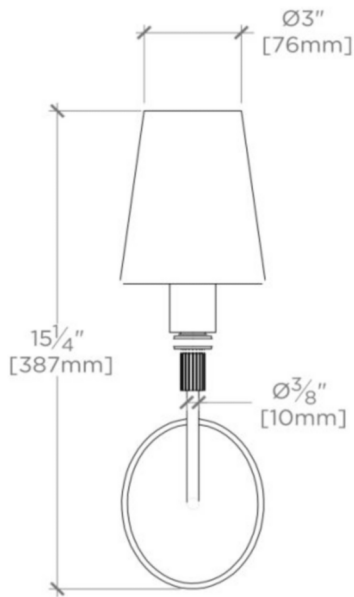

FORO

FRLT01

Foro Wall Mounted Single Arm Sconce with Glass Shade

TECHNICAL DETAILS

Ambient / Task: Ambient
Bulb Base Size: E12
Bulb Type: B10
Depth / Width: 4 1/2"
Height: 14 1/2"
Installation Type: Wall Mounted
Interior / Exterior Application: Interior Only
Junction Box Orientation: Vertical
Length: 6 1/8"
Light Direction: Down, Up and through the shade
Number of Bulbs: One
Orientation: Up
Primary Material: Brass
Safety Warnings: Do not exceed max wattage.
Shade Finish: White
Shade Fitter Size: 0"
Shade Material: Blown Glass
Shade Shape: Cone
Voltage: 120.0
Wet / Dry: Damp or Dry

Mouth-blown, white cased glass
Solid brass
Used 40 Watt B10 shaped Bulb (not included)
UL and CUL Listed

FORO

FRLT01

Foro Wall Mounted Single Arm Sconce with Glass Shade

TOP VIEW SCALE: 2"=1'-0"

MOUNTING PLATE SCALE: 2"=1'-0"

FRONT VIEW SCALE: 2"=1'-0"

SIDE VIEW SCALE: 2"=1'-0"