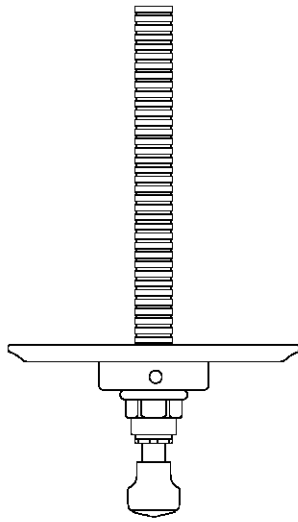

### TECHNICAL DETAILS

ADA Compliance: Yes  
Depth/Width: 89 mm  
Height: 159 mm  
Index Color Finish And Material: White Porcelain  
Integrated Diverter: N  
Length: 152 mm  
Primary Material: Brass  
Suggested Application: Bath

## Easton

EATH18

Easton Vintage Thermostatic Control Valve Trim with White Porcelain Lever Handle

TOP VIEW SCALE: 3"=1'-0"

FRONT VIEW SCALE: 3"=1'-0"

SIDE VIEW SCALE: 3"=1'-0"