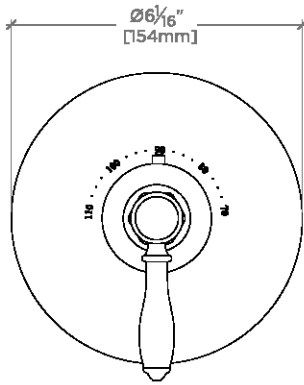

### TECHNICAL DETAILS

ADA Compliance: Yes  
Depth/Width: 89 mm  
Height: 159 mm  
Index Color Finish And Material: White Porcelain  
Integrated Diverter: N  
Length: 152 mm  
Primary Material: Brass  
Suggested Application: Bath

### PRODUCT (NOTES)

Valve sold separately.

## Easton

EATH18

Easton Vintage Thermostatic Control Valve Trim with White Porcelain Lever Handle

TOP VIEW SCALE: 3"=1'-0"

FRONT VIEW SCALE: 3"=1'-0"

SIDE VIEW SCALE: 3"=1'-0"