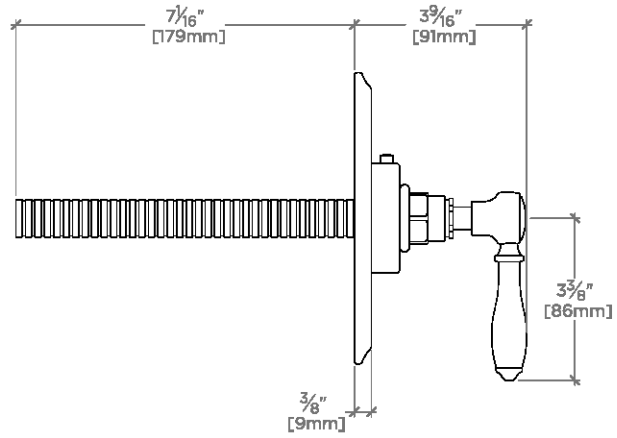

### TECHNICAL DETAILS

ADA Compliance: Yes  
Depth/Width: 89 mm  
Height: 159 mm  
Index Color Finish And Material: White Porcelain  
Integrated Diverter: N  
Length: 152 mm  
Primary Material: Brass  
Suggested Application: Bath

## Easton

EATH18

Easton Vintage Thermostatic Control Valve Trim with White Porcelain Lever Handle

TOP VIEW SCALE: 3"=1'-0"

FRONT VIEW SCALE: 3"=1'-0"

SIDE VIEW SCALE: 3"=1'-0"