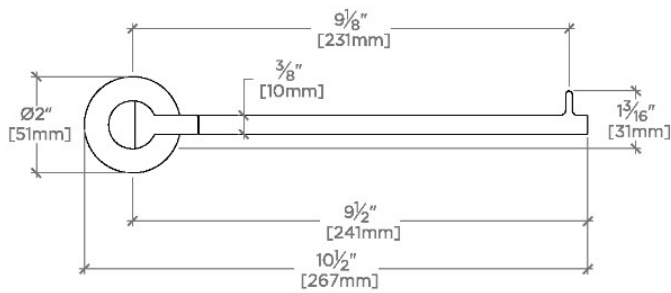

FINOT

NTB10S

Finot Slope 10" Guest Towel Bar

SHOWN IN FINOT SLOPE 10" GUEST TOWEL BAR | NTB10S

TECHNICAL DETAILS

Escutcheon Primary Material: Brass
Installation Type: Wall Mounted
Primary Material: Brass
Suggested Application: Bath

FINOT

NTB10S

Finot Slope 10" Guest Towel Bar

TOP VIEW

SCALE: 3"=1'-0"

FRONT VIEW

SCALE: 3"=1'-0"

SIDE VIEW

SCALE: 3"=1'-0"