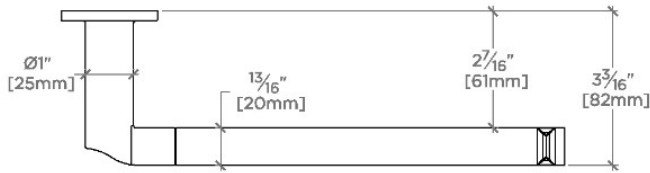

FINOT

NTB10S

Finot Slope 10" Guest Towel Bar

SHOWN IN FINOT SLOPE 10" GUEST TOWEL BAR | NTB10S

TECHNICAL DETAILS

Escutcheon Primary Material: Brass
Installation Type: Wall Mounted
Primary Material: Brass
Suggested Application: Bath

FINOT

NTB10S

Finot Slope 10" Guest Towel Bar

TOP VIEW

SCALE: 3"=1'-0"

FRONT VIEW

SCALE: 3"=1'-0"

SIDE VIEW

SCALE: 3"=1'-0"