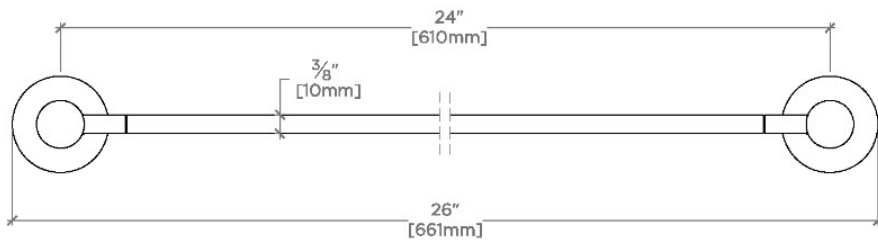

Finot

NOTB24

Finot 24" Towel Bar

SHOWN IN FINOT 24" TOWEL BAR | NOTB24

TECHNICAL DETAILS

Escutcheon Primary Material: Brass
Installation Type: Wall Mounted
Primary Material: Brass
Suggested Application: Bath

Finot

NOTB24

Finot 24" Towel Bar

TOP VIEW

SCALE: 3"=1'-0"

FRONT VIEW

SCALE: 3"=1'-0"

SIDE VIEW

SCALE: 3"=1'-0"