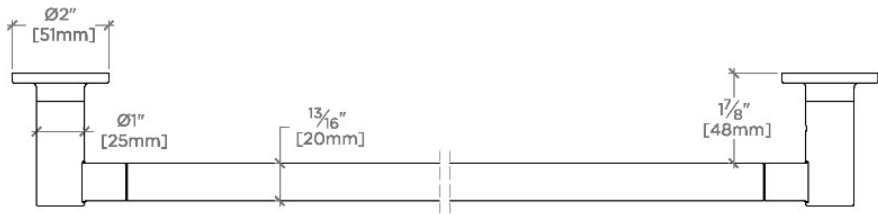

Finot

NOTB24

Finot 24" Towel Bar

SHOWN IN FINOT 24" TOWEL BAR | NOTB24

TECHNICAL DETAILS

Escutcheon Primary Material: Brass
Installation Type: Wall Mounted
Primary Material: Brass
Suggested Application: Bath

Finot

NOTB24

Finot 24" Towel Bar

TOP VIEW

SCALE: 3"=1'-0"

FRONT VIEW

SCALE: 3"=1'-0"

SIDE VIEW

SCALE: 3"=1'-0"