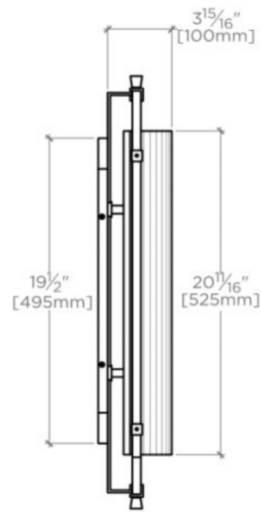

ADDAIR

AD02LT

Addair Wall Mounted Double Sconce with Glass Shade

SHOWN IN ADDAIR WALL MOUNTED DOUBLE SCONCE WITH GLASS SHADE| ADLT02

TECHNICAL DETAILS

Ambient / Task: Task
Bulb Base Size: B15
Bulb Type: Candelabra
Depth / Width: 114 mm
Height: 654 mm
Installation Type: Wall Mounted
Interior / Exterior Application: Interior Only
Junction Box Orientation: Any
Length: 124 mm
Number of Bulbs: Four
Orientation: Any
Primary Material: Brass
Safety Warnings: Do not exceed max wattage
Shade Finish: Etched
Shade Material: Glass
Shade Shape: U-Bend
Voltage: 240.0
Wet / Dry: Damp or Dry

CE

PRODUCT FEATURES

Two-tone mix of metals
Solid brass and curved, patterned glass
Uses 60 Watt Candelabra Bulbs (not included)
CE Listed
Mounts vertically or horizontally

WATERWORKS

ADDAIR

AD02LT

Addair Wall Mounted Double Sconce with Glass Shade

TOP VIEW

SCALE: 1"=1'-0"

BACK VIEW

SCALE: 1"=1'-0"

FRONT VIEW

SCALE: 1"=1'-0"

SIDE VIEW

SCALE: 1"=1'-0"