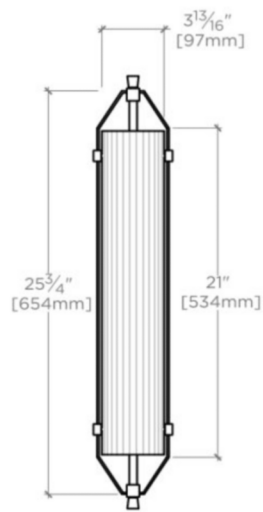

ADDAIR

AD02LT

Addair Wall Mounted Double Sconce with Glass Shade

SHOWN IN ADDAIR WALL MOUNTED DOUBLE SCONCE WITH GLASS SHADE| ADLT02

TECHNICAL DETAILS

Ambient / Task: Task
Bulb Base Size: B15
Bulb Type: Candelabra
Depth / Width: 114 mm
Height: 654 mm
Installation Type: Wall Mounted
Interior / Exterior Application: Interior Only
Junction Box Orientation: Any
Length: 124 mm
Number of Bulbs: Four
Orientation: Any
Primary Material: Brass
Safety Warnings: Do not exceed max wattage
Shade Finish: Etched
Shade Material: Glass
Shade Shape: U-Bend
Voltage: 240.0
Wet / Dry: Damp or Dry

CE

PRODUCT FEATURES

Two-tone mix of metals
Solid brass and curved, patterned glass
Uses 60 Watt Candelabra Bulbs (not included)
CE Listed
Mounts vertically or horizontally

WATERWORKS

ADDAIR

AD02LT

Addair Wall Mounted Double Sconce with Glass Shade

TOP VIEW

SCALE: 1"=1'-0"

BACK VIEW

SCALE: 1"=1'-0"

FRONT VIEW

SCALE: 1"=1'-0"

SIDE VIEW

SCALE: 1"=1'-0"