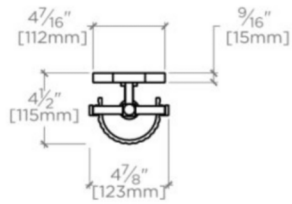

ADDAIR

AD02LT

Addair Wall Mounted Double Sconce with Glass Shade

SHOWN IN ADDAIR WALL MOUNTED DOUBLE SCONCE WITH GLASS SHADE| ADLT02

TECHNICAL DETAILS

Ambient / Task: Task
Bulb Base Size: B15
Bulb Type: Candelabra
Depth / Width: 114 mm
Height: 654 mm
Installation Type: Wall Mounted
Interior / Exterior Application: Interior Only
Junction Box Orientation: Any
Length: 124 mm
Number of Bulbs: Four
Orientation: Any
Primary Material: Brass
Safety Warnings: Do not exceed max wattage
Shade Finish: Etched
Shade Material: Glass
Shade Shape: U-Bend
Voltage: 240.0
Wet / Dry: Damp or Dry

CE

PRODUCT FEATURES

Two-tone mix of metals
Solid brass and curved, patterned glass
Uses 60 Watt Candelabra Bulbs (not included)
CE Listed
Mounts vertically or horizontally

WATERWORKS

ADDAIR

AD02LT

Addair Wall Mounted Double Sconce with Glass Shade

TOP VIEW

SCALE: 1"=1'-0"

BACK VIEW

SCALE: 1"=1'-0"

FRONT VIEW

SCALE: 1"=1'-0"

SIDE VIEW

SCALE: 1"=1'-0"