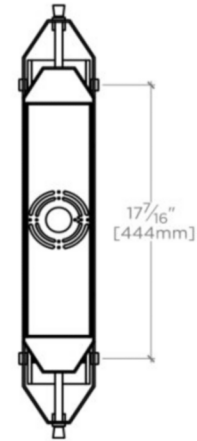

ADDAIR

AD02LT

Addair Wall Mounted Double Sconce with Glass Shade

SHOWN IN ADDAIR WALL MOUNTED DOUBLE SCONCE WITH GLASS SHADE| ADLT02

TECHNICAL DETAILS

Ambient / Task: Task
Bulb Base Size: B15
Bulb Type: Candelabra
Depth / Width: 114 mm
Height: 654 mm
Installation Type: Wall Mounted
Interior / Exterior Application: Interior Only
Junction Box Orientation: Any
Length: 124 mm
Number of Bulbs: Four
Orientation: Any
Primary Material: Brass
Safety Warnings: Do not exceed max wattage
Shade Finish: Etched
Shade Material: Glass
Shade Shape: U-Bend
Voltage: 240.0
Wet / Dry: Damp or Dry

CE

PRODUCT FEATURES

Two-tone mix of metals
Solid brass and curved, patterned glass
Uses 60 Watt Candelabra Bulbs (not included)
CE Listed
Mounts vertically or horizontally

WATERWORKS

ADDAIR

AD02LT

Addair Wall Mounted Double Sconce with Glass Shade

TOP VIEW

SCALE: 1"=1'-0"

BACK VIEW

SCALE: 1"=1'-0"

FRONT VIEW

SCALE: 1"=1'-0"

SIDE VIEW

SCALE: 1"=1'-0"