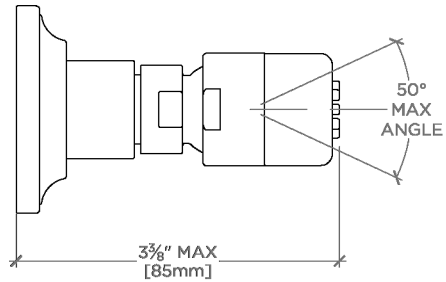

### PRODUCT (NOTES)

TOP VIEW SCALE: 6"=1'-0"

FRONT VIEW SCALE: 6"=1'-0"

SIDE VIEW SCALE: 6"=1'-0"