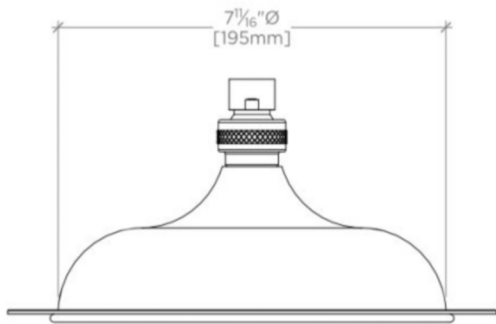

### TECHNICAL DETAILS

Adjustable versus Fixed Spray: Fixed Spray  
Diameter of Head: 248 mm  
Flow Restriction Options: 2.5, 2.0, 1.75, 1.5  
Depth / Width: 246 mm  
Height: 114 mm  
Inlet Connection Size: 1/2"  
Inlet Connection Type: Female Thread  
Integrated Diverter: N  
Length: 248 mm  
Pivot: N  
Primary Material: Brass  
Suggested Application: Bath  
Water Pressure Maximum: 6.0 bar  
Water Pressure Minimum: 1.5 bar  
Water Pressure Recommended: 3.0 bar

### PRODUCT FEATURES

Provides an excellent option for low bathroom ceilings by utilizing every inch (ie. ceiling that is 8" or less)

9-3/4" shower rose delivers a soft, rainfall of water that is soothing and refreshing  
Stocked in 2.5gpm (9.5 L/min) and 1.75gpm (6.6 L/min). State of California requires 1.75gpm (6.6 L/min) to comply with their water conservation requirements. Other flow options are available to order, contact your sales associate or call 1 (800) 899-6757 for details.

## UNSH10

Universal Recessed Ceiling Mounted 9 3/4" Shower Rose

CEILING VIEW

SCALE: 3"=1'-0"

FRONT VIEW

SCALE: 3"=1'-0"

SIDE VIEW

SCALE: 3"=1'-0"