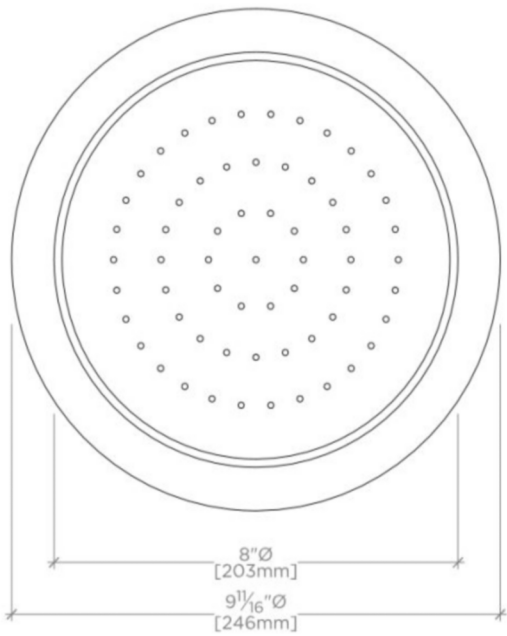

## UNSH10

SHOWN IN UNIVERSAL RECESSED CEILING MOUNTED 9 3/4" SHOWER ROSE| UNSH10

### TECHNICAL DETAILS

Adjustable versus Fixed Spray: Fixed Spray  
Diameter of Head: 248 mm  
Flow Restriction Options: 2.5, 2.0, 1.75, 1.5  
Depth / Width: 246 mm  
Height: 114 mm  
Inlet Connection Size: 1/2"  
Inlet Connection Type: Female Thread  
Integrated Diverter: N  
Length: 248 mm  
Pivot: N  
Primary Material: Brass  
Suggested Application: Bath  
Water Pressure Maximum: 6.0 bar  
Water Pressure Minimum: 1.5 bar  
Water Pressure Recommended: 3.0 bar

### PRODUCT FEATURES

Provides an excellent option for low bathroom ceilings by utilizing every inch (ie. ceiling that is 8" or less)

9-3/4" shower rose delivers a soft, rainfall of water that is soothing and refreshing  
Stocked in 2.5gpm (9.5 L/min) and 1.75gpm (6.6 L/min). State of California requires 1.75gpm (6.6 L/min) to comply with their water conservation requirements. Other flow options are available to order, contact your sales associate or call 1 (800) 899-6757 for details.

## UNSH10

Universal Recessed Ceiling Mounted 9 3/4" Shower Rose

CEILING VIEW

SCALE: 3"=1'-0"

FRONT VIEW

SCALE: 3"=1'-0"

SIDE VIEW

SCALE: 3"=1'-0"