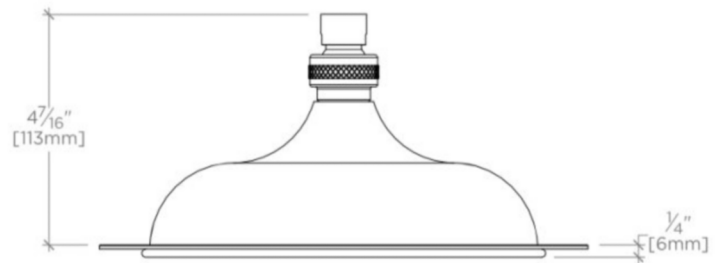

### TECHNICAL DETAILS

Adjustable versus Fixed Spray: Fixed Spray  
Diameter of Head: 248 mm  
Flow Restriction Options: 2.5, 2.0, 1.75, 1.5  
Depth / Width: 246 mm  
Height: 114 mm  
Inlet Connection Size: 1/2"  
Inlet Connection Type: Female Thread  
Integrated Diverter: N  
Length: 248 mm  
Pivot: N  
Primary Material: Brass  
Suggested Application: Bath  
Water Pressure Maximum: 6.0 bar  
Water Pressure Minimum: 1.5 bar  
Water Pressure Recommended: 3.0 bar

## UNSH10

Universal Recessed Ceiling Mounted 9 3/4" Shower Rose

CEILING VIEW

SCALE: 3"=1'-0"

FRONT VIEW

SCALE: 3"=1'-0"

SIDE VIEW

SCALE: 3"=1'-0"