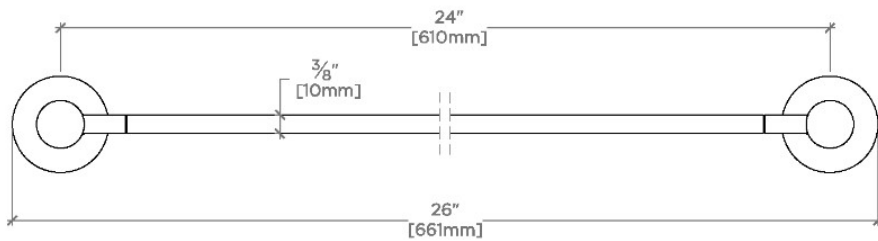

### TECHNICAL DETAILS

Escutcheon Primary Material: Brass  
Installation Type: Wall Mounted  
Primary Material: Brass  
Suggested Application: Bath

## FINOT

NOTB24

Finot 24" Towel Bar

TOP VIEW

SCALE: 3"=1'-0"

FRONT VIEW

SCALE: 3"=1'-0"

SIDE VIEW