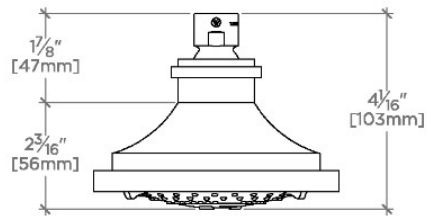

UNIVERSAL

USH305

Universal Transitional 5" Showerhead with Adjustable Spray

SHOWN IN UNIVERSAL TRANSITIONAL 5" SHOWERHEAD WITH ADJUSTABLE SPRAY | USH305

TECHNICAL DETAILS

Adjustable Versus Fixed Spray: Adjustable Spray
Inlet Connection Size: 1/2"
Inlet Connection Type: Female NPT
Pivot: Y
Primary Material: Brass
Restricted Maximum Flow Rate: 1.75 gpm
Water Pressure Maximum: 85.0 psi
Water Pressure Minimum: 20.0 psi
Water Pressure Recommended: 45.0 psi

Adjustable showerhead features three spray patterns

Stocked in Brass, Chrome and Nickel

Showerhead available in 1.75gpm (6.6L/min) flow rate

CERTIFICATIONS

PRODUCT (NOTES)

Universal Transitional 5" Showerhead with Adjustable Spray

CEILING VIEW SCALE: 3"=1'-0"

SPRAY PATTERNS

FRONT VIEW SCALE: 3"=1'-0"

SIDE VIEW

SCALE: 3"=1'-0"