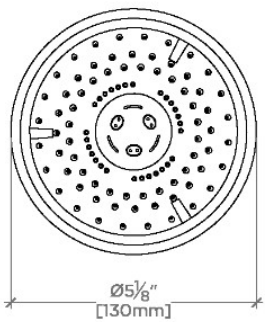

UNIVERSAL

USH305

Universal Transitional 5" Showerhead with Adjustable Spray

SHOWN IN UNIVERSAL TRANSITIONAL 5" SHOWERHEAD WITH ADJUSTABLE SPRAY | USH305

TECHNICAL DETAILS

Adjustable Versus Fixed Spray: Adjustable Spray
Inlet Connection Size: 1/2"
Inlet Connection Type: Female NPT
Pivot: Y
Primary Material: Brass
Restricted Maximum Flow Rate: 1.75 gpm
Water Pressure Maximum: 85.0 psi
Water Pressure Minimum: 20.0 psi
Water Pressure Recommended: 45.0 psi

CODES & STANDARDS

USH305X, ASME A112.18.1/CSA B125.1, CEC(1.5GPM & 1.75GPM Only), DOE, State of MA

PRODUCT FEATURES

Compatible with an assortment of Waterworks arms and flanges, sold separately

Swiveling 8" rain showerhead

Adjustable showerhead features three spray patterns

Stocked in Brass, Chrome and Nickel

Showerhead available in 1.75gpm (6.6L/min) flow rate

CERTIFICATIONS

PRODUCT (NOTES)

Universal Transitional 5" Showerhead with Adjustable Spray

CEILING VIEW SCALE: 3"=1'-0"

SPRAY PATTERNS

FRONT VIEW SCALE: 3"=1'-0"

SIDE VIEW

SCALE: 3"=1'-0"