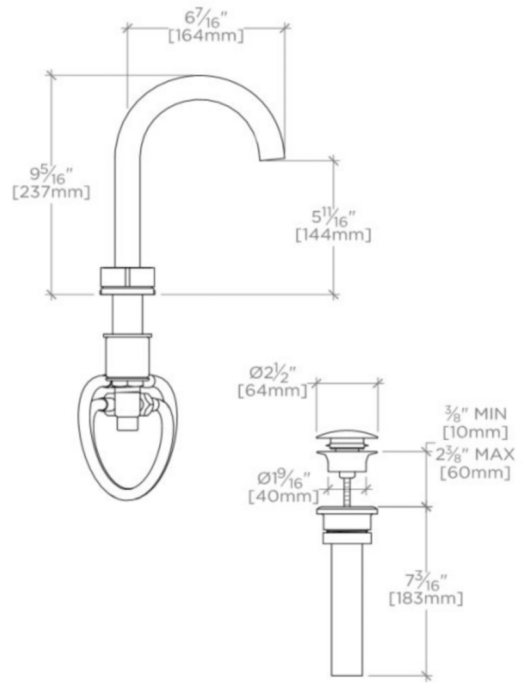

### TECHNICAL DETAILS

ADA Compliance: Yes  
Deck Thickness Maximum: 1 11/16"  
Deck Thickness Minimum: 1/4"  
Drain Depth Maximum: 2 5/8"  
Drain Hole Diameter: 1 3/4"  
Drain Style: Push Touch  
Fittings Hole Diameter: 1 3/8"  
Handle Spread Maximum: 12"  
Handle Spread Minimum: 8"  
Handle Turn Angle: Quarter Turn  
Drain Depth Minimum: 3/8"  
Inlet Connection Size: 1/2"  
Inlet Connection Type: Male with Supply Nut  
Number of Holes: Three Hole  
Primary Material: Brass  
Restricted Maximum Flow Rate: 1.2 gpm  
Spout Swivel: N  
Valve Material: Ceramic  
Water Pressure Maximum: 85.0 psi  
Water Pressure Minimum: 20.0 psi  
Water Pressure Recommended: 45.0 psi

### PRODUCT FEATURES

Knob Handles

Includes European size push touch drain

Features Guilloche Lines combined with Enamel Knob Handles

Stocked in Nickel and Brass

Available in 1.2gpm (4.5L/min) flow rate

## BOND

BLS25C

Bond Union Series Gooseneck Lavatory Faucet with Guilloche Link Knob Handles

TOP VIEW

SCALE:  $1\frac{1}{2}$ "=1'-0"

FRONT VIEW

SCALE:  $1\frac{1}{2}$ "=1'-0"

SIDE VIEW

SCALE:  $1\frac{1}{2}$ "=1'-0"