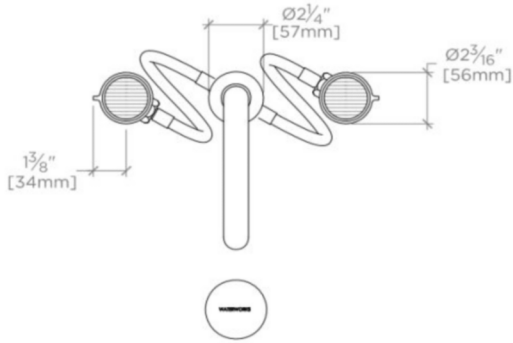

### TECHNICAL DETAILS

ADA Compliance: Yes  
Deck Thickness Maximum: 1 11/16"  
Deck Thickness Minimum: 1/4"  
Drain Depth Maximum: 2 5/8"  
Drain Hole Diameter: 1 3/4"  
Drain Style: Push Touch  
Fittings Hole Diameter: 1 3/8"  
Handle Spread Maximum: 12"  
Handle Spread Minimum: 8"  
Handle Turn Angle: Quarter Turn  
Drain Depth Minimum: 3/8"  
Inlet Connection Size: 1/2"  
Inlet Connection Type: Male with Supply Nut  
Number of Holes: Three Hole  
Primary Material: Brass  
Restricted Maximum Flow Rate: 1.2 gpm  
Spout Swivel: N  
Valve Material: Ceramic  
Water Pressure Maximum: 85.0 psi  
Water Pressure Minimum: 20.0 psi  
Water Pressure Recommended: 45.0 psi

### PRODUCT FEATURES

Knob Handles

Includes European size push touch drain

Features Guilloche Lines combined with Enamel Knob Handles

Stocked in Nickel and Brass

Available in 1.2gpm (4.5L/min) flow rate

## BOND

BLS25C

Bond Union Series Gooseneck Lavatory Faucet with Guilloche Link Knob Handles

TOP VIEW

SCALE:  $1\frac{1}{2}$ "=1'-0"

FRONT VIEW

SCALE:  $1\frac{1}{2}$ "=1'-0"

SIDE VIEW