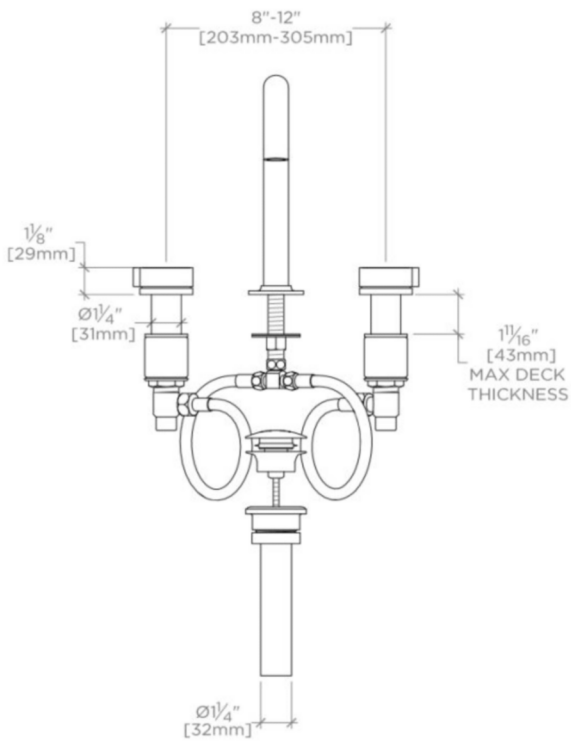

### TECHNICAL DETAILS

ADA Compliance: Yes  
Deck Thickness Maximum: 1 11/16"  
Deck Thickness Minimum: 1/4"  
Drain Depth Maximum: 2 5/8"  
Drain Hole Diameter: 1 3/4"  
Drain Style: Push Touch  
Fittings Hole Diameter: 1 3/8"  
Handle Spread Maximum: 12"  
Handle Spread Minimum: 8"  
Handle Turn Angle: Quarter Turn  
Drain Depth Minimum: 3/8"  
Inlet Connection Size: 1/2"  
Inlet Connection Type: Male with Supply Nut  
Number of Holes: Three Hole  
Primary Material: Brass  
Restricted Maximum Flow Rate: 1.2 gpm  
Spout Swivel: N  
Valve Material: Ceramic  
Water Pressure Maximum: 85.0 psi  
Water Pressure Minimum: 20.0 psi  
Water Pressure Recommended: 45.0 psi

### PRODUCT FEATURES

Knob Handles

Includes European size push touch drain

Features Guilloche Lines combined with Enamel Knob Handles

Stocked in Nickel and Brass

Available in 1.2gpm (4.5L/min) flow rate

## BOND

BLS25C

Bond Union Series Gooseneck Lavatory Faucet with Guilloche Link Knob Handles

TOP VIEW

SCALE:  $1\frac{1}{2}$ "=1'-0"

FRONT VIEW

SCALE:  $1\frac{1}{2}$ "=1'-0"

SIDE VIEW

SCALE:  $1\frac{1}{2}$ "=1'-0"