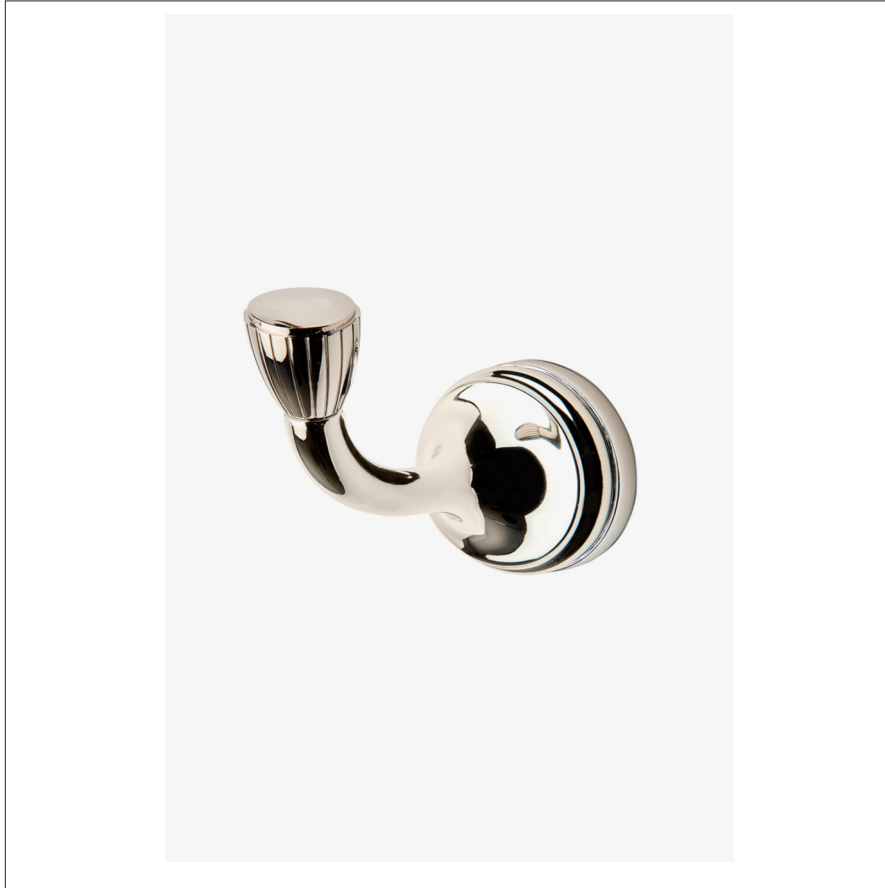

FORO

Foro Single Robe Hook

FRRH01

TECHNICAL DETAILS

Depth / Width: 92 mm
Height: 100 mm
Installation Type: Wall Mounted
Length: 62 mm
Primary Material: Brass

INSPIRATION

A mix of historical references, including finely etched vintage silver, come together in this twist on classical design - a wonderfully elegant formal statement.

PRODUCT FEATURES

Solid brass construction
All mounting hardware included
Features signature engraving detail
Stocked in Nickel and Unlacquered Brass

WATERWORKS

FORO

Foro Single Robe Hook

FRRH01

TOP VIEW

SCALE: 6"=1'-0"