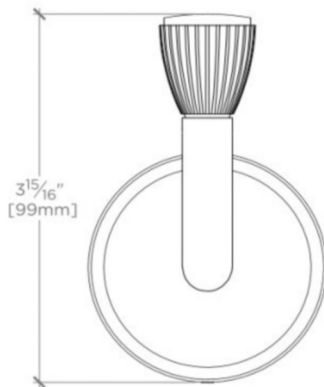

FORO

Foro Single Robe Hook

FRRH01

TECHNICAL DETAILS

Depth / Width: 92 mm
Height: 100 mm
Installation Type: Wall Mounted
Length: 62 mm
Primary Material: Brass

INSPIRATION

A mix of historical references, including finely etched vintage silver, come together in this twist on classical design - a wonderfully elegant formal statement.

PRODUCT FEATURES

Solid brass construction
All mounting hardware included
Features signature engraving detail
Stocked in Nickel and Unlacquered Brass

WATERWORKS

FORO

Foro Single Robe Hook

FRRH01

TOP VIEW

SCALE: 6"=1'-0"

ISO VIEW

SCALE: 6"=1'-0"

FRONT VIEW

SCALE: 6"=1'-0"

SIDE VIEW

SCALE: 6"=1'-0"