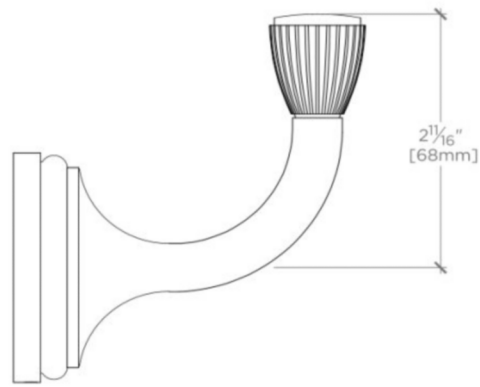

FORO

Foro Single Robe Hook

FRRH01

TECHNICAL DETAILS

Depth / Width: 92 mm
Height: 100 mm
Installation Type: Wall Mounted
Length: 62 mm
Primary Material: Brass

INSPIRATION

A mix of historical references, including finely etched vintage silver, come together in this twist on classical design - a wonderfully elegant formal statement.

PRODUCT FEATURES

Solid brass construction
All mounting hardware included
Features signature engraving detail
Stocked in Nickel and Unlacquered Brass

WATERWORKS

FORO

Foro Single Robe Hook

FRRH01

TOP VIEW

SCALE: 6"=1'-0"

ISO VIEW

SCALE: 6"=1'-0"

FRONT VIEW

SCALE: 6"=1'-0"

SIDE VIEW

SCALE: 6"=1'-0"