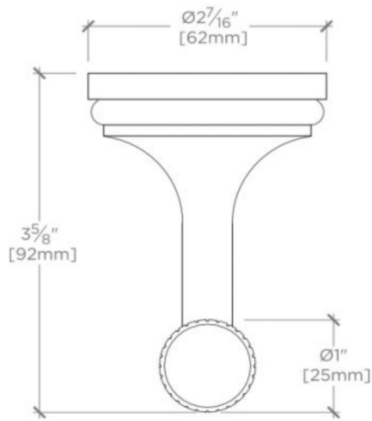

FORO

Foro Single Robe Hook

FRRH01

TECHNICAL DETAILS

Depth / Width: 92 mm
Height: 100 mm
Installation Type: Wall Mounted
Length: 62 mm
Primary Material: Brass

INSPIRATION

A mix of historical references, including finely etched vintage silver, come together in this twist on classical design - a wonderfully elegant formal statement.

PRODUCT FEATURES

Solid brass construction
All mounting hardware included
Features signature engraving detail
Stocked in Nickel and Unlacquered Brass

WATERWORKS

FORO

Foro Single Robe Hook

FRRH01

TOP VIEW

SCALE: 6"=1'-0"

ISO VIEW

SCALE: 6"=1'-0"

FRONT VIEW

SCALE: 6"=1'-0"

SIDE VIEW

SCALE: 6"=1'-0"