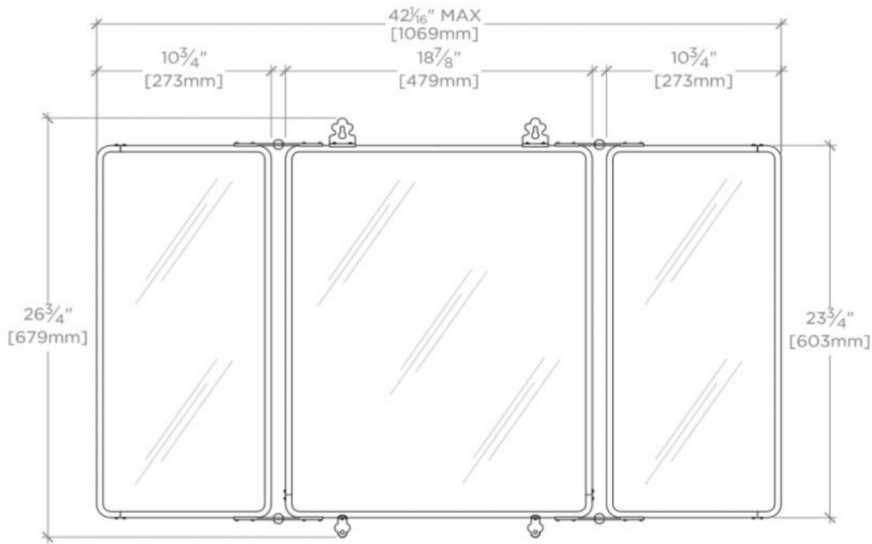

### TECHNICAL DETAILS

Depth / Width: 35 mm  
Height: 679 mm  
Installation Type: Wall Mounted  
Length: 1068 mm  
Primary Material: Brass  
Suggested Application: Bath

### PRODUCT FEATURES

The trifold mirror is constructed of three frames of brass extruded material with custom forged knurled-ball pivot hinges in the decorative-industrial style of the 1920's.

42 3/8" x 26 3/4" x 1"

## DAPHNE

DPMR01

Daphne Metal Rectangular Wall Mounted Trifold Mirror 42 3/8" x 26 3/4" x 1"  
3/4" x 1"

TOP VIEW

SCALE: 1"=1'-0"

FRONT VIEW

SCALE: 1"=1'-0"

SIDE VIEW

SCALE: 1"=1'-0"