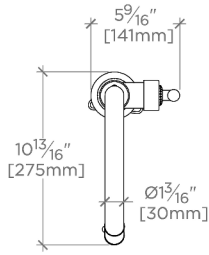

TECHNICAL DETAILS

ADA Compliance: Yes
 Adjustable Versus Fixed Spray: Adjustable Spray
 Deck Thickness Maximum: 79 mm
 Fittings Hole Diameter: 38 mm
 Handle Turn Angle: Quarter Turn
 Handshower Spray Hose Length: 1.5 m
 Inlet Connection Size: 3/8"
 Inlet Connection Type: Compression Connection
 Hoses
 Restricted Maximum Flow Rate: 6.6 liters/min
 Spout Swivel: Y
 Spray Included In Unit: Y
 Valve Material: Brass and Ceramic
 Water Pressure Maximum: 6.0 bar
 Water Pressure Minimum: 1.5 bar
 Water Pressure Recommended: 3.0 bar

CODES & STANDARDS

CKM914X, NSF/ANSI/CAN 61:Q < 1, NSF/ANSI/CAN 372, ASME A112.18.1/CSA B125.1, NOM-012

PRODUCT FEATURES

Features Lever Handle

Stocked in Chrome, Nickel, and Brass

Available in 1.75 gpm (6.6 L/min) flow rate

TOP VIEW

SCALE: 1"=1'-0"

SPRAY AND HANDLE OPERATION

SCALE: 1"=1'-0"

FRONT VIEW

SCALE: 1"=1'-0"

SIDE VIEW

SCALE: 1"=1'-0"

NOTE:
ADAPTER AND GASKET (x2) INCLUDED -
INTERNATIONAL USE ONLY

ADAPTER

NOT TO SCALE