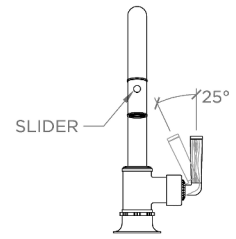

TECHNICAL DETAILS

ADA Compliance: Yes
 Adjustable Versus Fixed Spray: Adjustable Spray
 Deck Thickness Maximum: 79 mm
 Fittings Hole Diameter: 38 mm
 Handle Turn Angle: Quarter Turn
 Handshower Spray Hose Length: 1.5 m
 Inlet Connection Size: 3/8"
 Inlet Connection Type: Compression Connection
 Hoses
 Restricted Maximum Flow Rate: 6.6 liters/min
 Spout Swivel: Y
 Spray Included In Unit: Y
 Valve Material: Brass and Ceramic
 Water Pressure Maximum: 6.0 bar
 Water Pressure Minimum: 1.5 bar
 Water Pressure Recommended: 3.0 bar

CODES & STANDARDS

CKM914X, NSF/ANSI/CAN 61:Q < 1, NSF/ANSI/CAN 372, ASME A112.18.1/CSA B125.1, NOM-012

PRODUCT FEATURES

Features Lever Handle

Stocked in Chrome, Nickel, and Brass

Available in 1.75 gpm (6.6 L/min) flow rate

Pull-down sprayhead with dual function, allows the use to switch between aerated stream and jet spray

CERTIFICATIONS

PRODUCT (NOTES)

Henry Chronos

CKM914

Henry Chronos Mid-Size Gooseneck Integrated Pull Spray
Kitchen Faucet with Walnut Lever Handle

TOP VIEW

SCALE: 1"=1'-0"

SPRAY AND HANDLE OPERATION

SCALE: 1"=1'-0"

FRONT VIEW

SCALE: 1"=1'-0"

SIDE VIEW

SCALE: 1"=1'-0"