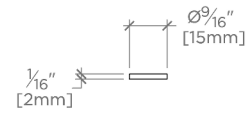

TECHNICAL DETAILS

ADA Compliance: Yes
 Adjustable Versus Fixed Spray: Adjustable Spray
 Deck Thickness Maximum: 79 mm
 Fittings Hole Diameter: 38 mm
 Handle Turn Angle: Quarter Turn
 Handshower Spray Hose Length: 1.5 m
 Inlet Connection Size: 3/8"
 Inlet Connection Type: Compression Connection
 Hoses
 Restricted Maximum Flow Rate: 6.6 liters/min
 Spout Swivel: Y
 Spray Included In Unit: Y
 Valve Material: Brass and Ceramic
 Water Pressure Maximum: 6.0 bar
 Water Pressure Minimum: 1.5 bar
 Water Pressure Recommended: 3.0 bar

TOP VIEW

SCALE: 1"=1'-0"

SPRAY AND HANDLE OPERATION

SCALE: 1"=1'-0"

FRONT VIEW

SCALE: 1"=1'-0"

SIDE VIEW

SCALE: 1"=1'-0"

NOTE:
ADAPTER AND GASKET (x2) INCLUDED -
INTERNATIONAL USE ONLY

ADAPTER

NOT TO SCALE