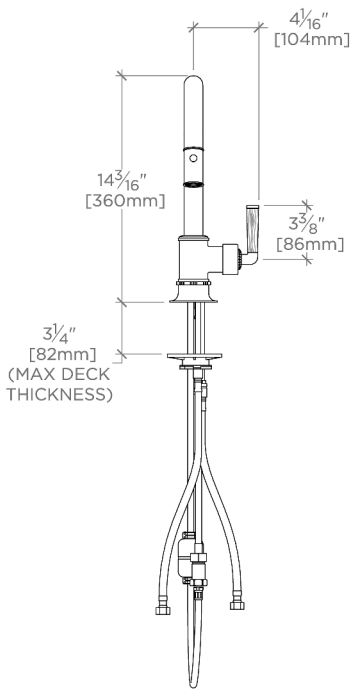

TECHNICAL DETAILS

ADA Compliance: Yes
 Adjustable Versus Fixed Spray: Adjustable Spray
 Deck Thickness Maximum: 79 mm
 Fittings Hole Diameter: 38 mm
 Handle Turn Angle: Quarter Turn
 Handshower Spray Hose Length: 1.5 m
 Inlet Connection Size: 3/8"
 Inlet Connection Type: Compression Connection
 Hoses
 Restricted Maximum Flow Rate: 6.6 liters/min
 Spout Swivel: Y
 Spray Included In Unit: Y
 Valve Material: Brass and Ceramic
 Water Pressure Maximum: 6.0 bar
 Water Pressure Minimum: 1.5 bar
 Water Pressure Recommended: 3.0 bar

CODES & STANDARDS

CKM914X, NSF/ANSI/CAN 61:Q < 1, NSF/ANSI/CAN 372, ASME A112.18.1/CSA B125.1, NOM-012

PRODUCT FEATURES

Features Lever Handle

Stocked in Chrome, Nickel, and Brass

Available in 1.75 gpm (6.6 L/min) flow rate

TOP VIEW

SCALE: 1"=1'-0"

SPRAY AND HANDLE OPERATION

SCALE: 1"=1'-0"

FRONT VIEW

SCALE: 1"=1'-0"

SIDE VIEW

SCALE: 1"=1'-0"

NOTE:
ADAPTER AND GASKET (x2) INCLUDED -
INTERNATIONAL USE ONLY

ADAPTER

NOT TO SCALE