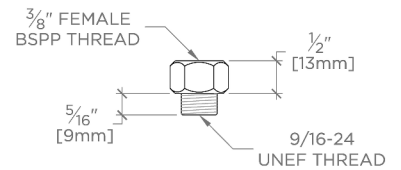

TECHNICAL DETAILS

ADA Compliance: Yes
 Adjustable Versus Fixed Spray: Adjustable Spray
 Deck Thickness Maximum: 79 mm
 Fittings Hole Diameter: 38 mm
 Handle Turn Angle: Quarter Turn
 Handshower Spray Hose Length: 1.5 m
 Inlet Connection Size: 3/8"
 Inlet Connection Type: Compression Connection
 Hoses
 Restricted Maximum Flow Rate: 6.6 liters/min
 Spout Swivel: Y
 Spray Included In Unit: Y
 Valve Material: Brass and Ceramic
 Water Pressure Maximum: 6.0 bar
 Water Pressure Minimum: 1.5 bar
 Water Pressure Recommended: 3.0 bar

TOP VIEW

SCALE: 1"=1'-0"

SPRAY AND HANDLE OPERATION

SCALE: 1"=1'-0"

FRONT VIEW

SCALE: 1"=1'-0"

SIDE VIEW

SCALE: 1"=1'-0"

NOTE:
ADAPTER AND GASKET (x2) INCLUDED -
INTERNATIONAL USE ONLY

ADAPTER

NOT TO SCALE