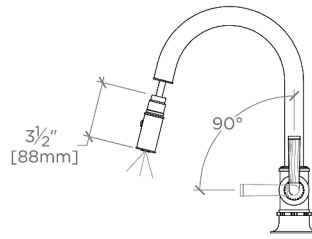

TECHNICAL DETAILS

ADA Compliance: Yes
 Adjustable Versus Fixed Spray: Adjustable Spray
 Deck Thickness Maximum: 79 mm
 Fittings Hole Diameter: 38 mm
 Handle Turn Angle: Quarter Turn
 Handshower Spray Hose Length: 1.5 m
 Inlet Connection Size: 3/8"
 Inlet Connection Type: Compression Connection
 Hoses
 Restricted Maximum Flow Rate: 6.6 liters/min
 Spout Swivel: Y
 Spray Included In Unit: Y
 Valve Material: Brass and Ceramic
 Water Pressure Maximum: 6.0 bar
 Water Pressure Minimum: 1.5 bar
 Water Pressure Recommended: 3.0 bar

CODES & STANDARDS

CKM914X, NSF/ANSI/CAN 61:Q < 1, NSF/ANSI/CAN 372, ASME A112.18.1/CSA B125.1, NOM-012

PRODUCT FEATURES

Features Lever Handle

Stocked in Chrome, Nickel, and Brass

Available in 1.75 gpm (6.6 L/min) flow rate

Pull-down sprayhead with dual function, allows the use to switch between aerated stream and jet spray

CERTIFICATIONS

PRODUCT (NOTES)

Henry Chronos

CKM914

Henry Chronos Mid-Size Gooseneck Integrated Pull Spray
Kitchen Faucet with Walnut Lever Handle

TOP VIEW

SCALE: 1"=1'-0"

SPRAY AND HANDLE OPERATION

SCALE: 1"=1'-0"

FRONT VIEW

SCALE: 1"=1'-0"

SIDE VIEW

SCALE: 1"=1'-0"