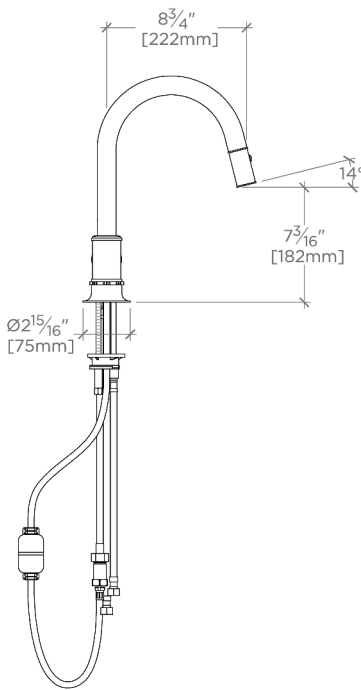

TECHNICAL DETAILS

ADA Compliance: Yes
 Adjustable Versus Fixed Spray: Adjustable Spray
 Deck Thickness Maximum: 79 mm
 Fittings Hole Diameter: 38 mm
 Handle Turn Angle: Quarter Turn
 Handshower Spray Hose Length: 1.5 m
 Inlet Connection Size: 3/8"
 Inlet Connection Type: Compression Connection
 Hoses
 Restricted Maximum Flow Rate: 6.6 liters/min
 Spout Swivel: Y
 Spray Included In Unit: Y
 Valve Material: Brass and Ceramic
 Water Pressure Maximum: 6.0 bar
 Water Pressure Minimum: 1.5 bar
 Water Pressure Recommended: 3.0 bar

CODES & STANDARDS

CKM914X, NSF/ANSI/CAN 61:Q < 1, NSF/ANSI/CAN 372, ASME A112.18.1/CSA B125.1, NOM-012

PRODUCT FEATURES

Features Lever Handle

Stocked in Chrome, Nickel, and Brass

Available in 1.75 gpm (6.6 L/min) flow rate

TOP VIEW

SCALE: 1"=1'-0"

SPRAY AND HANDLE OPERATION

SCALE: 1"=1'-0"

FRONT VIEW

SCALE: 1"=1'-0"

SIDE VIEW

SCALE: 1"=1'-0"

NOTE:
ADAPTER AND GASKET (x2) INCLUDED -
INTERNATIONAL USE ONLY

ADAPTER

NOT TO SCALE