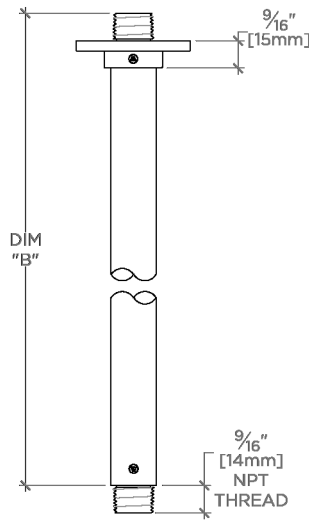

Universal

UMCL06

Universal Modern 6" Ceiling Mounted Shower Arm with Flange

SHOWN IN UNIVERSAL MODERN 6" CEILING MOUNTED SHOWER ARM WITH FLANGE | UMCL06

TECHNICAL DETAILS

Fittings Hole Diameter: 32 mm
Inlet Connection Size: 1/2"
Inlet Connection Type: Male NPT
Outlet Connection Size: 1/2"
Outlet Connection Type: Male NPT
Water Pressure Recommended: 3.0 bar

PRODUCT FEATURES

Compatible with an assortment of Waterworks showerheads, sold separately

Brass Construction

Includes 6" ceiling mounted shower arm

Stocked in Chrome, Nickel and Brass

CERTIFICATIONS

PRODUCT (NOTES)

Universal

UMCL06

Universal Modern 6" Ceiling Mounted Shower Arm with Flange

CEILING VIEW SCALE: 3"=1'-0"

STYLE NO.	DIM "A"	DIM "B"
UMCL06	7 ¹ / ₈ " [181mm]	6 ⁹ / ₁₆ " [167mm]
UMCL12	13 ¹ / ₈ " [334mm]	12 ⁹ / ₁₆ " [319mm]
UMCL18	19 ¹ / ₈ " [486mm]	18 ⁹ / ₁₆ " [471mm]
UMCL24	25 ¹ / ₈ " [639mm]	24 ⁹ / ₁₆ " [624mm]

FRONT VIEW SCALE: 3"=1'-0"

SIDE VIEW SCALE: 3"=1'-0"