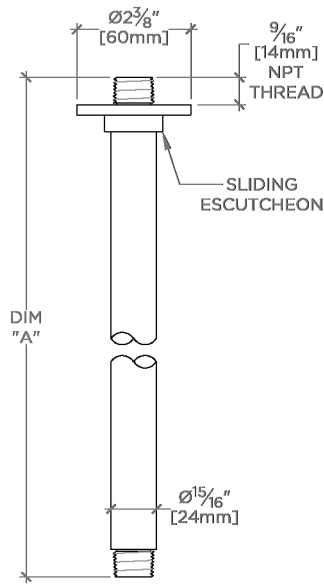

Universal

UMCL06

Universal Modern 6" Ceiling Mounted Shower Arm with Flange

SHOWN IN UNIVERSAL MODERN 6" CEILING MOUNTED SHOWER ARM WITH FLANGE | UMCL06

TECHNICAL DETAILS

Fittings Hole Diameter: 32 mm
Inlet Connection Size: 1/2"
Inlet Connection Type: Male NPT
Outlet Connection Size: 1/2"
Outlet Connection Type: Male NPT
Water Pressure Recommended: 3.0 bar

PRODUCT FEATURES

Compatible with an assortment of Waterworks showerheads, sold separately

Brass Construction

Includes 6" ceiling mounted shower arm

Stocked in Chrome, Nickel and Brass

CERTIFICATIONS

PRODUCT (NOTES)

Universal

UMCL06

Universal Modern 6" Ceiling Mounted Shower Arm with Flange

CEILING VIEW SCALE: 3"=1'-0"

STYLE NO.	DIM "A"	DIM "B"
UMCL06	7 ¹ / ₈ " [181mm]	6 ⁹ / ₁₆ " [167mm]
UMCL12	13 ¹ / ₈ " [334mm]	12 ⁹ / ₁₆ " [319mm]
UMCL18	19 ¹ / ₈ " [486mm]	18 ⁹ / ₁₆ " [471mm]
UMCL24	25 ¹ / ₈ " [639mm]	24 ⁹ / ₁₆ " [624mm]

FRONT VIEW SCALE: 3"=1'-0"

SIDE VIEW SCALE: 3"=1'-0"