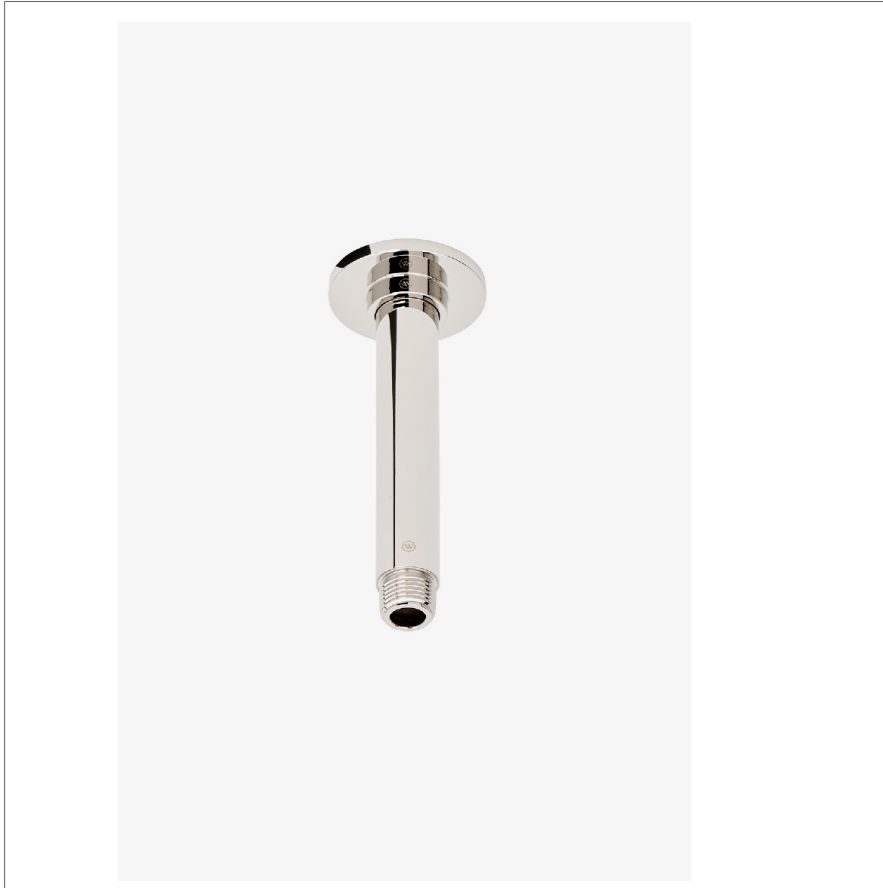

Universal

UMCL06

Universal Modern 6" Ceiling Mounted Shower Arm with Flange

SHOWN IN UNIVERSAL MODERN 6" CEILING MOUNTED SHOWER ARM WITH FLANGE | UMCL06

TECHNICAL DETAILS

Fittings Hole Diameter: 32 mm
Inlet Connection Size: 1/2"
Inlet Connection Type: Male NPT
Outlet Connection Size: 1/2"
Outlet Connection Type: Male NPT
Water Pressure Recommended: 3.0 bar

PRODUCT FEATURES

Compatible with an assortment of Waterworks showerheads, sold separately

Brass Construction

Includes 6" ceiling mounted shower arm

Stocked in Chrome, Nickel and Brass

CERTIFICATIONS

PRODUCT (NOTES)

Universal

UMCL06

Universal Modern 6" Ceiling Mounted Shower Arm with Flange

CEILING VIEW SCALE: 3"=1'-0"

STYLE NO.	DIM "A"	DIM "B"
UMCL06	7 ¹ / ₈ " [181mm]	6 ⁹ / ₁₆ " [167mm]
UMCL12	13 ¹ / ₈ " [334mm]	12 ⁹ / ₁₆ " [319mm]
UMCL18	19 ¹ / ₈ " [486mm]	18 ⁹ / ₁₆ " [471mm]
UMCL24	25 ¹ / ₈ " [639mm]	24 ⁹ / ₁₆ " [624mm]

FRONT VIEW SCALE: 3"=1'-0"

SIDE VIEW SCALE: 3"=1'-0"