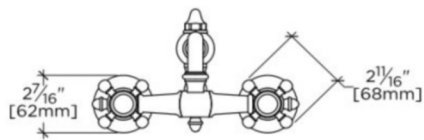

### TECHNICAL DETAILS

ADA Compliance: Yes  
Adjustable versus Fixed Spray: Fixed Spray  
Escutcheon Primary Material: Brass  
Fittings Hole Diameter: 1 1/8"  
Flow Restriction Options: 1.5, 1.0  
Handle Spread Maximum: 6"  
Handle Spread Minimum: 6"  
Handle Turn Angle: Quarter Turn  
Index Color / Finish and Material: White Porcelain  
Depth / Width: 12 1/2"  
Height: 5 1/4"  
Index Marking: Hot/Cold  
Inlet Connection Size: 1/2"  
Inlet Connection Type: Male NPT  
Inlet Supply Spread Maximum: 6 3/8"  
Inlet Supply Spread Minimum: 5 5/8"  
Installation Type: Wall Mounted  
Length: 8 1/2"  
Number of Handles: Two  
Number of Holes: Two Hole  
Primary Material: Brass  
Restricted Maximum Flow Rate: 2.2 gpm  
Spout Swivel: Y  
Spray Included in Unit: N  
Suggested Application: Bar, Kitchen, Laundry  
Valve Material: Ceramic  
Water Pressure Maximum: 85.0 psi  
Water Pressure Minimum: 20.0 psi  
Water Pressure Recommended: 45.0 psi

### PRODUCT FEATURES

Features signature detail of the graceful, high profile swivel spout.  
Cross handles feature hot and cold markings on white porcelain indices  
Standard flow rate is 2.2gpm (8.3 L/min) and State of California requires a maximum of 1.8gpm(6.8 L/min). Also available in other flow options. Contact a sales associate for details.

## JUKM02

Julia Wall Mounted Two Hole Bridge Low Profile Kitchen Faucet,  
Metal Cross Handles

TOP VIEW

SCALE: 1/2"=1'-0"

FRONT VIEW

SCALE: 1/2"=1'-0"

SIDE VIEW

SCALE: 1/2"=1'-0"