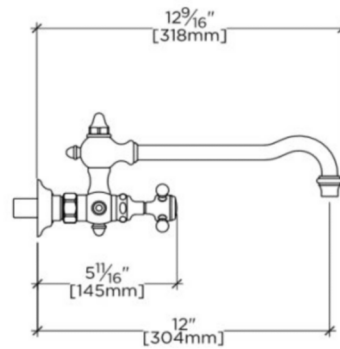

### TECHNICAL DETAILS

ADA Compliance: Yes  
Adjustable versus Fixed Spray: Fixed Spray  
Escutcheon Primary Material: Brass  
Fittings Hole Diameter: 1 1/8"  
Flow Restriction Options: 1.5, 1.0  
Handle Spread Maximum: 6"  
Handle Spread Minimum: 6"  
Handle Turn Angle: Quarter Turn  
Index Color / Finish and Material: White Porcelain  
Depth / Width: 12 1/2"  
Height: 5 1/4"  
Index Marking: Hot/Cold  
Inlet Connection Size: 1/2"  
Inlet Connection Type: Male NPT  
Inlet Supply Spread Maximum: 6 3/8"  
Inlet Supply Spread Minimum: 5 5/8"  
Installation Type: Wall Mounted  
Length: 8 1/2"  
Number of Handles: Two  
Number of Holes: Two Hole  
Primary Material: Brass  
Restricted Maximum Flow Rate: 2.2 gpm  
Spout Swivel: Y  
Spray Included in Unit: N  
Suggested Application: Bar, Kitchen, Laundry  
Valve Material: Ceramic  
Water Pressure Maximum: 85.0 psi  
Water Pressure Minimum: 20.0 psi  
Water Pressure Recommended: 45.0 psi

### PRODUCT FEATURES

Features signature detail of the graceful, high profile swivel spout.  
Cross handles feature hot and cold markings on white porcelain indices  
Standard flow rate is 2.2gpm (8.3 L/min) and State of California requires a maximum of 1.8gpm(6.8 L/min). Also available in other flow options. Contact a sales associate for details.

## JUKM02

Julia Wall Mounted Two Hole Bridge Low Profile Kitchen Faucet,  
Metal Cross Handles

TOP VIEW

SCALE: 1/2"=1'-0"

FRONT VIEW

SCALE: 1/2"=1'-0"

SIDE VIEW

SCALE: 1/2"=1'-0"