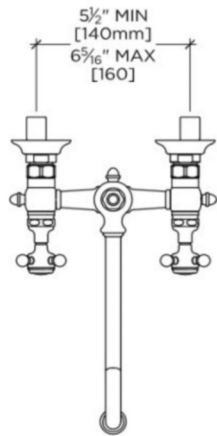

### TECHNICAL DETAILS

ADA Compliance: Yes  
Adjustable versus Fixed Spray: Fixed Spray  
Escutcheon Primary Material: Brass  
Fittings Hole Diameter: 1 1/8"  
Flow Restriction Options: 1.5, 1.0  
Handle Spread Maximum: 6"  
Handle Spread Minimum: 6"  
Handle Turn Angle: Quarter Turn  
Index Color / Finish and Material: White Porcelain  
Depth / Width: 12 1/2"  
Height: 5 1/4"  
Index Marking: Hot/Cold  
Inlet Connection Size: 1/2"  
Inlet Connection Type: Male NPT  
Inlet Supply Spread Maximum: 6 3/8"  
Inlet Supply Spread Minimum: 5 5/8"  
Installation Type: Wall Mounted  
Length: 8 1/2"  
Number of Handles: Two  
Number of Holes: Two Hole  
Primary Material: Brass  
Restricted Maximum Flow Rate: 2.2 gpm  
Spout Swivel: Y  
Spray Included in Unit: N  
Suggested Application: Bar, Kitchen, Laundry  
Valve Material: Ceramic  
Water Pressure Maximum: 85.0 psi  
Water Pressure Minimum: 20.0 psi  
Water Pressure Recommended: 45.0 psi

### PRODUCT FEATURES

Features signature detail of the graceful, high profile swivel spout.  
Cross handles feature hot and cold markings on white porcelain indices  
Standard flow rate is 2.2gpm (8.3 L/min) and State of California requires a maximum of 1.8gpm(6.8 L/min). Also available in other flow options. Contact a sales associate for details.

## JUKM02

Julia Wall Mounted Two Hole Bridge Low Profile Kitchen Faucet,  
Metal Cross Handles

TOP VIEW

SCALE: 1/2"=1'-0"

FRONT VIEW

SCALE: 1/2"=1'-0"

SIDE VIEW

SCALE: 1/2"=1'-0"