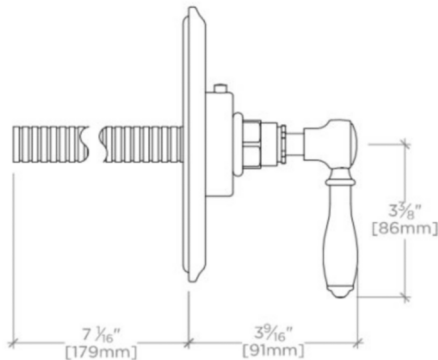

### TECHNICAL DETAILS

ADA Compliance: Yes  
Control Valve Rough-in Depth Maximum: 203 mm  
Control Valve Rough-in Depth Minimum: 51 mm  
Diverter Valve Rough-in Depth Maximum: 96 mm  
Diverter Valve Rough-in Depth Minimum: 72 mm  
Index Color / Finish and Material: White Porcelain  
Depth / Width: 89 mm  
Height: 159 mm  
Integrated Diverter: N  
Length: 152 mm  
Primary Material: Brass  
Suggested Application: Bath

### PRODUCT (NOTES)

Valve sold separately.

EASTON

EATH19

Easton Vintage Thermostatic Control Valve Trim with Black Porcelain Lever Handle

TOP VIEW SCALE: 3"=1'-0"

FRONT VIEW SCALE: 3"=1'-0"

SIDE VIEW SCALE: 3"=1'-0"