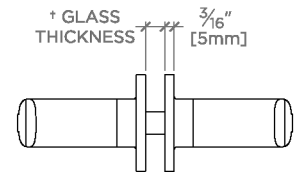

### TECHNICAL DETAILS

Escutcheon Primary Material: Brass  
Installation Type: Wall Mounted  
Primary Material: Brass  
Suggested Application: Bath

## N18G2S

Finot Slope 18" Double Sided Glass Mounted Towel Bars

† THIS PRODUCT CAN BE INSTALLED ON GLASS THAT IS  
1/4" [6mm], 3/8" [10mm], 1/2" [13mm], 3/4" [19mm] OR 7/8" [22mm].

TOP VIEW

SCALE: 3"=1'-0"

FRONT VIEW

SCALE: 3"=1'-0"

SIDE VIEW

SCALE: 3"=1'-0"