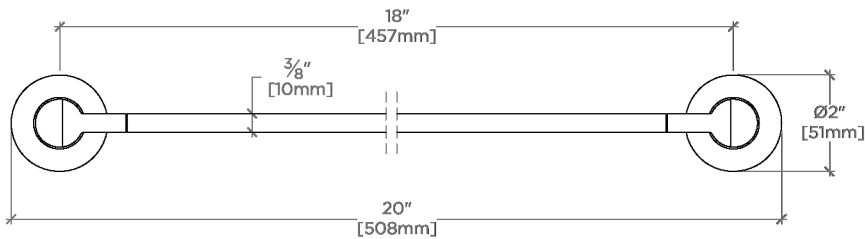

### TECHNICAL DETAILS

Escutcheon Primary Material: Brass  
Installation Type: Wall Mounted  
Primary Material: Brass  
Suggested Application: Bath

## N18G2S

Finot Slope 18" Double Sided Glass Mounted Towel Bars

† THIS PRODUCT CAN BE INSTALLED ON GLASS THAT IS  
1/4" [6mm], 3/8" [10mm], 1/2" [13mm], 3/4" [19mm] OR 7/8" [22mm].

TOP VIEW

SCALE: 3"=1'-0"

FRONT VIEW

SCALE: 3"=1'-0"

SIDE VIEW

SCALE: 3"=1'-0"