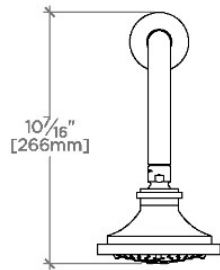

## DASH

DSS357

Dash 5" Showerhead with Adjustable Spray with 12" Wall Mounted 90 Degree Shower Arm

SHOWN IN DASH 5" SHOWERHEAD WITH ADJUSTABLE SPRAY WITH 12" WALL MOUNTED 90 DEGREE SHOWER ARM | DSS357

### TECHNICAL DETAILS

Adjustable Versus Fixed Spray: Adjustable Spray  
Fittings Hole Diameter: 1 1/4"  
Inlet Connection Size: 1/2"  
Inlet Connection Type: Male NPT  
Pivot: Y  
Primary Material: Brass  
Restricted Maximum Flow Rate: 1.75 gpm  
Water Pressure Maximum: 85.0 psi  
Water Pressure Minimum: 20.0 psi  
Water Pressure Recommended: 45.0 psi

### PRODUCT FEATURES

Made of Brass

Features a swivel 5" showerhead with three adjustable spray patterns

Includes a 12" wall mounted 90 degree shower arm

Stocked in Brass, Chrome, Nickel and Matte Nickel

Showerhead available in 1.75gpm (6.6L/min) flow rate

### PRODUCT (NOTES)

Dash 5" Showerhead with Adjustable Spray with 12" Wall Mounted 90 Degree Shower Arm

TOP VIEW SCALE: 1 1/2"=1'-0"

SPRAY PATTERNS

FRONT VIEW SCALE: 1 1/2"=1'-0"

SIDE VIEW SCALE: 1 1/2"=1'-0"