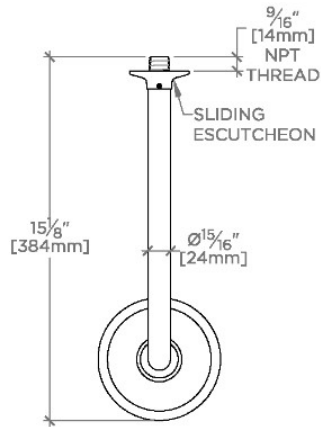

## DASH

DSS357

Dash 5" Showerhead with Adjustable Spray with 12" Wall Mounted 90 Degree Shower Arm

SHOWN IN DASH 5" SHOWERHEAD WITH ADJUSTABLE SPRAY WITH 12" WALL MOUNTED 90 DEGREE SHOWER ARM | DSS357

### TECHNICAL DETAILS

Adjustable Versus Fixed Spray: Adjustable Spray  
Fittings Hole Diameter: 1 1/4"  
Inlet Connection Size: 1/2"  
Inlet Connection Type: Male NPT  
Pivot: Y  
Primary Material: Brass  
Restricted Maximum Flow Rate: 1.75 gpm  
Water Pressure Maximum: 85.0 psi  
Water Pressure Minimum: 20.0 psi  
Water Pressure Recommended: 45.0 psi

### PRODUCT FEATURES

Made of Brass

Features a swivel 5" showerhead with three adjustable spray patterns

Includes a 12" wall mounted 90 degree shower arm

Stocked in Brass, Chrome, Nickel and Matte Nickel

Showerhead available in 1.75gpm (6.6L/min) flow rate

### PRODUCT (NOTES)

Dash 5" Showerhead with Adjustable Spray with 12" Wall Mounted 90 Degree Shower Arm

TOP VIEW SCALE: 1 1/2"=1'-0"

SPRAY PATTERNS

FRONT VIEW SCALE: 1 1/2"=1'-0"

SIDE VIEW SCALE: 1 1/2"=1'-0"