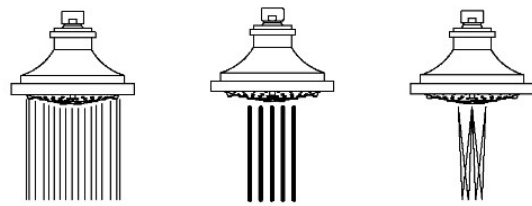

## DASH

DSS357

Dash 5" Showerhead with Adjustable Spray with 12" Wall Mounted 90 Degree Shower Arm

SHOWN IN DASH 5" SHOWERHEAD WITH ADJUSTABLE SPRAY WITH 12" WALL MOUNTED 90 DEGREE SHOWER ARM | DSS357

### PRODUCT FEATURES

Made of Brass

Features a swivel 5" showerhead with three adjustable spray patterns

Includes a 12" wall mounted 90 degree shower arm

Stocked in Brass, Chrome, Nickel and Matte Nickel

Showerhead available in 1.75gpm (6.6L/min) flow rate

### PRODUCT (NOTES)

Dash 5" Showerhead with Adjustable Spray with 12" Wall Mounted 90 Degree Shower Arm

TOP VIEW SCALE: 1 1/2"=1'-0"

SPRAY PATTERNS

FRONT VIEW SCALE: 1 1/2"=1'-0"

SIDE VIEW SCALE: 1 1/2"=1'-0"