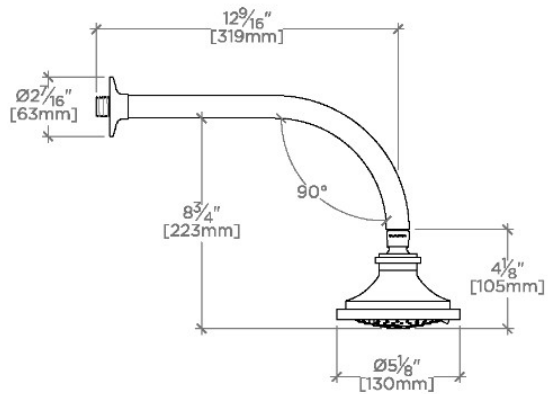

## DASH

DSS357

Dash 5" Showerhead with Adjustable Spray with 12" Wall Mounted 90 Degree Shower Arm

SHOWN IN DASH 5" SHOWERHEAD WITH ADJUSTABLE SPRAY WITH 12" WALL MOUNTED 90 DEGREE SHOWER ARM | DSS357

### TECHNICAL DETAILS

Adjustable Versus Fixed Spray: Adjustable Spray  
Fittings Hole Diameter: 1 1/4"  
Inlet Connection Size: 1/2"  
Inlet Connection Type: Male NPT  
Pivot: Y  
Primary Material: Brass  
Restricted Maximum Flow Rate: 1.75 gpm  
Water Pressure Maximum: 85.0 psi  
Water Pressure Minimum: 20.0 psi  
Water Pressure Recommended: 45.0 psi

### PRODUCT FEATURES

Made of Brass

Features a swivel 5" showerhead with three adjustable spray patterns

Includes a 12" wall mounted 90 degree shower arm

Stocked in Brass, Chrome, Nickel and Matte Nickel

Showerhead available in 1.75gpm (6.6L/min) flow rate

### PRODUCT (NOTES)

Dash 5" Showerhead with Adjustable Spray with 12" Wall Mounted 90 Degree Shower Arm

TOP VIEW SCALE: 1 1/2"=1'-0"

SPRAY PATTERNS

FRONT VIEW SCALE: 1 1/2"=1'-0"

SIDE VIEW SCALE: 1 1/2"=1'-0"