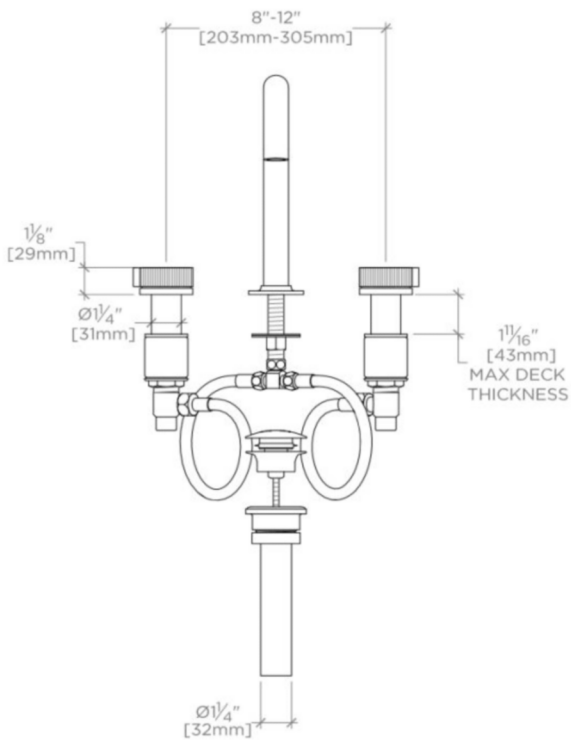

### TECHNICAL DETAILS

ADA Compliance: Yes  
Deck Thickness Maximum: 1 11/16"  
Deck Thickness Minimum: 1/4"  
Drain Depth Maximum: 2 5/8"  
Drain Hole Diameter: 1 3/4"  
Drain Style: Push Touch  
Fittings Hole Diameter: 1 3/8"  
Handle Spread Maximum: 12"  
Handle Spread Minimum: 8"  
Handle Turn Angle: Quarter Turn  
Drain Depth Minimum: 3/8"  
Inlet Connection Size: 1/2"  
Inlet Connection Type: Male with Supply Nut  
Number of Holes: Three Hole  
Primary Material: Brass  
Restricted Maximum Flow Rate: 1.2 gpm  
Spout Swivel: N  
Valve Material: Ceramic  
Water Pressure Maximum: 85.0 psi  
Water Pressure Minimum: 20.0 psi  
Water Pressure Recommended: 45.0 psi

### PRODUCT FEATURES

Knob Handles

Includes European size push touch drain

Features Linear Guilloche Etching Knob Handles

Stocked in Nickel and Brass

Available in 1.2gpm (4.5L/min) flow rate

## BOND

BLS24A

Bond Tandem Series Gooseneck Lavatory Faucet with Guilloche Lines Knob Handles

TOP VIEW

SCALE:  $1\frac{1}{2}$ "=1'-0"

FRONT VIEW

SCALE:  $1\frac{1}{2}$ "=1'-0"

SIDE VIEW

SCALE:  $1\frac{1}{2}$ "=1'-0"