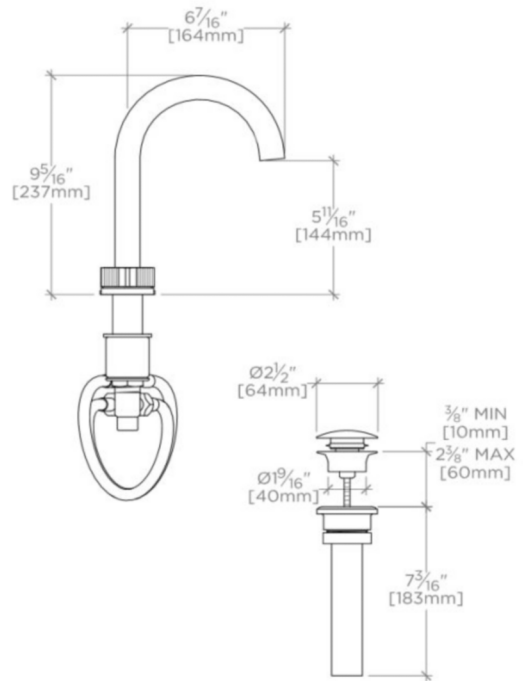

### TECHNICAL DETAILS

ADA Compliance: Yes  
Deck Thickness Maximum: 1 11/16"  
Deck Thickness Minimum: 1/4"  
Drain Depth Maximum: 2 5/8"  
Drain Hole Diameter: 1 3/4"  
Drain Style: Push Touch  
Fittings Hole Diameter: 1 3/8"  
Handle Spread Maximum: 12"  
Handle Spread Minimum: 8"  
Handle Turn Angle: Quarter Turn  
Drain Depth Minimum: 3/8"  
Inlet Connection Size: 1/2"  
Inlet Connection Type: Male with Supply Nut  
Number of Holes: Three Hole  
Primary Material: Brass  
Restricted Maximum Flow Rate: 1.2 gpm  
Spout Swivel: N  
Valve Material: Ceramic  
Water Pressure Maximum: 85.0 psi  
Water Pressure Minimum: 20.0 psi  
Water Pressure Recommended: 45.0 psi

### PRODUCT FEATURES

Knob Handles

Includes European size push touch drain

Features Linear Guilloche Etching Knob Handles

Stocked in Nickel and Brass

Available in 1.2gpm (4.5L/min) flow rate

## BOND

BLS24A

Bond Tandem Series Gooseneck Lavatory Faucet with Guilloche Lines Knob Handles

TOP VIEW

SCALE:  $1\frac{1}{2}$ "=1'-0"

FRONT VIEW

SCALE:  $1\frac{1}{2}$ "=1'-0"

SIDE VIEW

SCALE:  $1\frac{1}{2}$ "=1'-0"