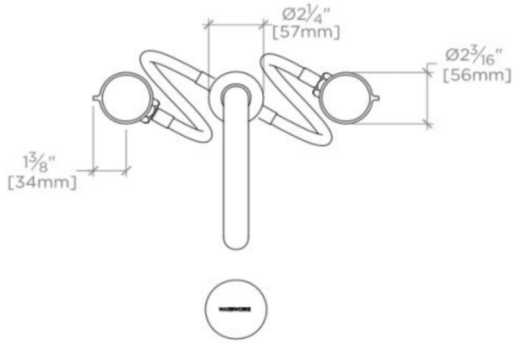

### TECHNICAL DETAILS

ADA Compliance: Yes  
Deck Thickness Maximum: 1 11/16"  
Deck Thickness Minimum: 1/4"  
Drain Depth Maximum: 2 5/8"  
Drain Hole Diameter: 1 3/4"  
Drain Style: Push Touch  
Fittings Hole Diameter: 1 3/8"  
Handle Spread Maximum: 12"  
Handle Spread Minimum: 8"  
Handle Turn Angle: Quarter Turn  
Drain Depth Minimum: 3/8"  
Inlet Connection Size: 1/2"  
Inlet Connection Type: Male with Supply Nut  
Number of Holes: Three Hole  
Primary Material: Brass  
Restricted Maximum Flow Rate: 1.2 gpm  
Spout Swivel: N  
Valve Material: Ceramic  
Water Pressure Maximum: 85.0 psi  
Water Pressure Minimum: 20.0 psi  
Water Pressure Recommended: 45.0 psi

### PRODUCT FEATURES

Knob Handles

Includes European size push touch drain

Features Linear Guilloche Etching Knob Handles

Stocked in Nickel and Brass

Available in 1.2gpm (4.5L/min) flow rate

## BOND

BLS24A

Bond Tandem Series Gooseneck Lavatory Faucet with Guilloche Lines Knob Handles

TOP VIEW

SCALE:  $1\frac{1}{2}$ "=1'-0"

FRONT VIEW

SCALE:  $1\frac{1}{2}$ "=1'-0"

SIDE VIEW