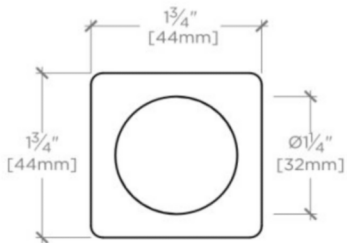

## LUDLOW

LDHW02

Ludlow 1 1/2" Knob

MOUNTING HARDWARE INCLUDED		
STYLE #	DESCRIPTION	QTY
998945	Service Parts 8-32 1" Truss Head Machine Screw, Combo, Slotted	1
998946	Service Parts 8-32 1/2" Truss Head Machine Screw, Combo, Slotted	1

TOP VIEW SCALE: 6"=1'-0"

ISO VIEW SCALE: 6"=1'-0"

FRONT VIEW SCALE: 6"=1'-0"

SIDE VIEW SCALE: 6"=1'-0"