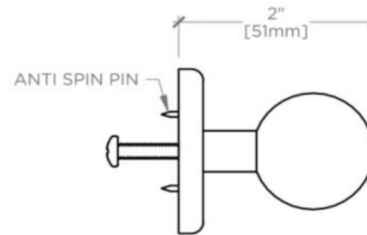

## LUDLOW

LDHW02

Ludlow 1 1/2" Knob

MOUNTING HARDWARE INCLUDED		
STYLE #	DESCRIPTION	QTY
998945	Service Parts 8-32 1" Truss Head Machine Screw, Combo, Slotted	1
998946	Service Parts 8-32 1/2" Truss Head Machine Screw, Combo, Slotted	1

TOP VIEW SCALE: 6"=1'-0"

ISO VIEW SCALE: 6"=1'-0"

FRONT VIEW SCALE: 6"=1'-0"

SIDE VIEW SCALE: 6"=1'-0"