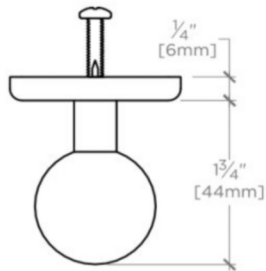

### PRODUCT FEATURES

---

Square backplates inherent to the Ludlow aesthetic

Pair with Waterworks extensive line of Ludlow fittings and faucets

Solid brass

Includes per fixing: 8-32 Truss Head Machine Screw-Combo-Slotted

TOP VIEW SCALE: 6"=1'-0"

ISO VIEW SCALE: 6"=1'-0"

FRONT VIEW SCALE: 6"=1'-0"

SIDE VIEW SCALE: 6"=1'-0"