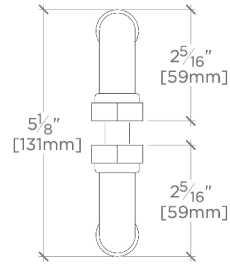

## Regulator

RGHW88

Regulator Tirette de porte de douche de 20 cm dos à dos

SHOWN IN REGULATOR TIRETTE DE PORTE DE DOUCHE DE 20 CM DOS À DOS | RGHW88

## Regulator

RGHW88

Regulator Tirette de porte de douche de 20 cm dos à dos

† THIS PRODUCT CAN BE INSTALLED ON GLASS THAT IS  
1/4" [6mm], 3/8" [10mm], 1/2" [13mm], OR 3/4" [19mm].

TOP VIEW SCALE: 3"=1'-0"

FRONT VIEW SCALE: 3"=1'-0"

SIDE VIEW SCALE: 3"=1'-0"