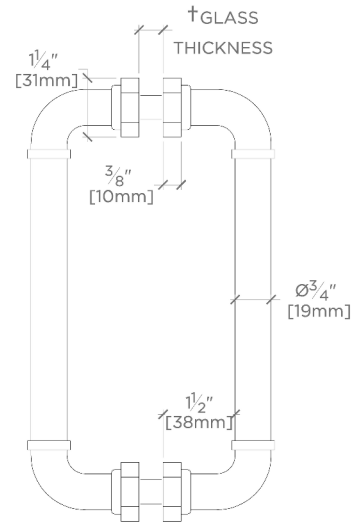

## Regulator

RGHW88

Regulator Tirette de porte de douche de 20 cm dos à dos

SHOWN IN REGULATOR TIRETTE DE PORTE DE DOUCHE DE 20 CM DOS À DOS | RGHW88

## Regulator

RGHW88

Regulator Tirette de porte de douche de 20 cm dos à dos

† THIS PRODUCT CAN BE INSTALLED ON GLASS THAT IS  
1/4" [6mm], 3/8" [10mm], 1/2" [13mm], OR 3/4" [19mm].

TOP VIEW SCALE: 3"=1'-0"

FRONT VIEW SCALE: 3"=1'-0"

SIDE VIEW SCALE: 3"=1'-0"