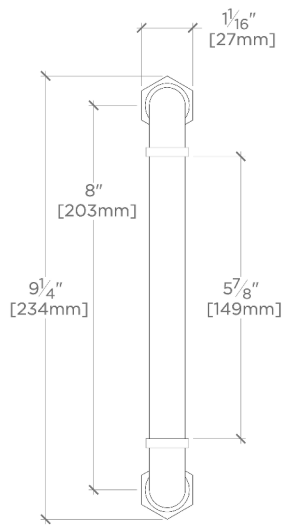

## Regulator

RGHW88

Regulator Tirette de porte de douche de 20 cm dos à dos

SHOWN IN REGULATOR TIRETTE DE PORTE DE DOUCHE DE 20 CM DOS À DOS | RGHW88

## Regulator

RGHW88

Regulator Tirette de porte de douche de 20 cm dos à dos

† THIS PRODUCT CAN BE INSTALLED ON GLASS THAT IS  
1/4" [6mm], 3/8" [10mm], 1/2" [13mm], OR 3/4" [19mm].

TOP VIEW SCALE: 3"=1'-0"

FRONT VIEW SCALE: 3"=1'-0"

SIDE VIEW SCALE: 3"=1'-0"