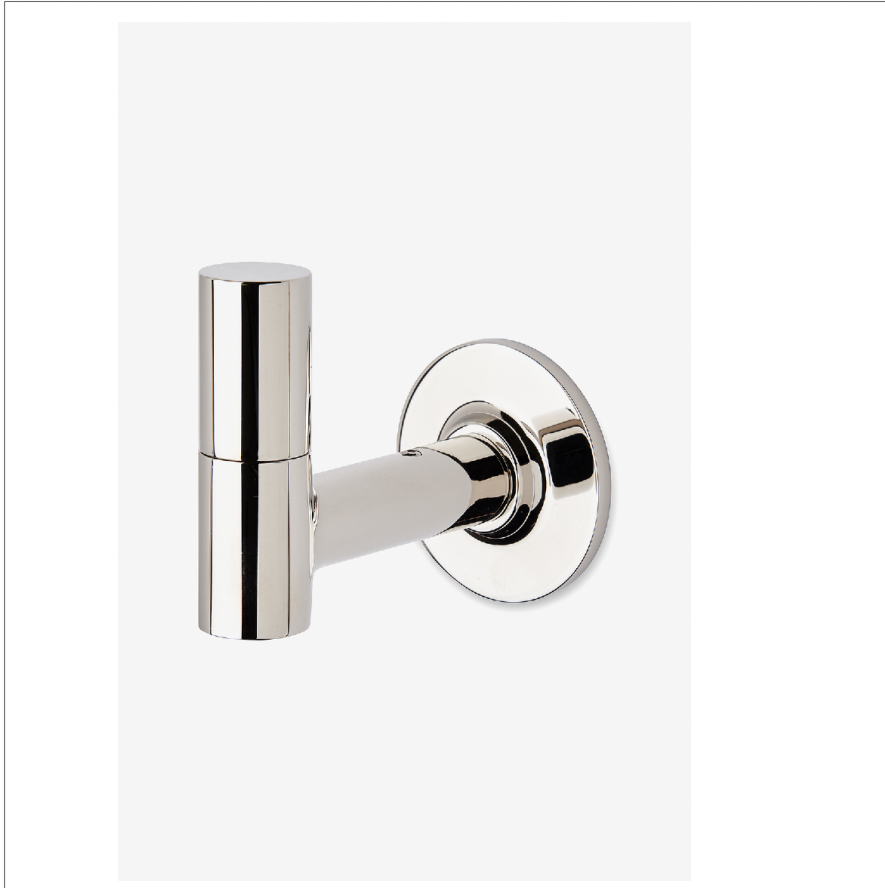

## Bond

BRH001

Bond Robe Hook

SHOWN IN BOND ROBE HOOK | BRH001

### TECHNICAL DETAILS

Primary Material: Brass

### PRODUCT FEATURES

All mounting hardware included

Solid brass construction

Stocked in Chrome, Nickel, Brass and Dark Nickel

## Bond

BRH001

Bond Robe Hook

TOP VIEW SCALE: 3"=1'-0"

FRONT VIEW SCALE: 3"=1'-0"

SIDE VIEW SCALE: 3"=1'-0"