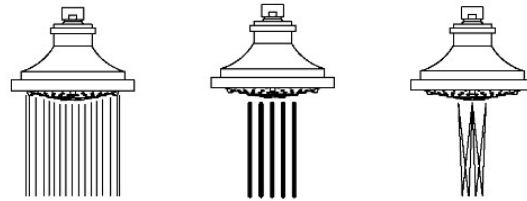

DASH

DSS354

Dash 5" Showerhead with Adjustable Spray with 6" Wall Mounted 45 Degree Shower Arm

SHOWN IN DASH 5" SHOWERHEAD WITH ADJUSTABLE SPRAY WITH 6" WALL MOUNTED 45 DEGREE SHOWER ARM | DSS354

TECHNICAL DETAILS

PRODUCT FEATURES

Made of Brass

Features a swivel 5" showerhead with three adjustable spray patterns

Includes a 6" wall mounted 45 degree shower arm

Stocked in Brass, Chrome, Nickel and Matte Nickel

Showerhead available in 1.75gpm (6.6L/min) flow rate

CERTIFICATIONS

PRODUCT (NOTES)

WATERWORKS

DASH

DSS354

Dash 5" Showerhead with Adjustable Spray with 6" Wall Mounted 45 Degree Shower Arm

TOP VIEW

SCALE: 3"=1'-0"

STYLE NO.	DIM "A"	DIM "B"
DSS354	10 1/16" [272mm]	6 1/4" [158mm]
HGS354		
RRS354		
DSS355	12 1/16" [323mm]	8 1/4" [209mm]
HGS355		
RRS355		

SPRAY PATTERNS

FRONT VIEW

SCALE: 3"=1'-0"

SIDE VIEW

SCALE: 3"=1'-0"