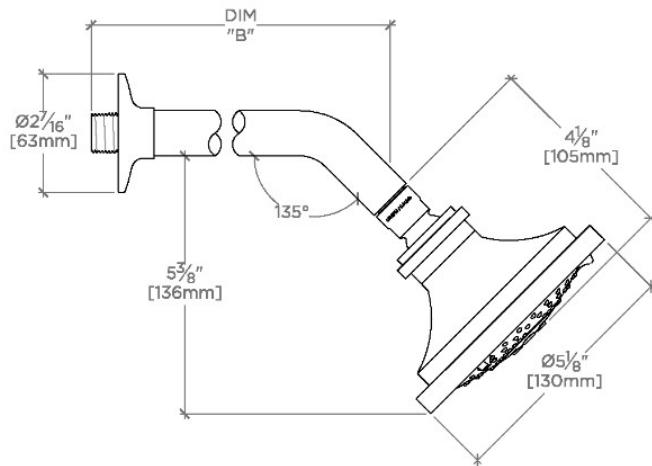

DASH

DSS354

Dash 5" Showerhead with Adjustable Spray with 6" Wall Mounted 45 Degree Shower Arm

SHOWN IN DASH 5" SHOWERHEAD WITH ADJUSTABLE SPRAY WITH 6" WALL MOUNTED 45 DEGREE SHOWER ARM | DSS354

TECHNICAL DETAILS

Adjustable Versus Fixed Spray: Adjustable Spray
Fittings Hole Diameter: 1 1/4"
Inlet Connection Size: 1/2"
Inlet Connection Type: Male NPT
Pivot: Y
Primary Material: Brass
Restricted Maximum Flow Rate: 1.75 gpm
Water Pressure Maximum: 85.0 psi
Water Pressure Minimum: 20.0 psi
Water Pressure Recommended: 45.0 psi

CERTIFICATIONS

PRODUCT (NOTES)

WATERWORKS

DASH

DSS354

Dash 5" Showerhead with Adjustable Spray with 6" Wall Mounted 45 Degree Shower Arm

TOP VIEW

SCALE: 3"=1'-0"

STYLE NO.	DIM "A"	DIM "B"
DSS354	10 1/16" [272mm]	6 1/4" [158mm]
HGS354		
RRS354		
DSS355	12 1/16" [323mm]	8 1/4" [209mm]
HGS355		
RRS355		

SPRAY PATTERNS

FRONT VIEW

SCALE: 3"=1'-0"

SIDE VIEW

SCALE: 3"=1'-0"