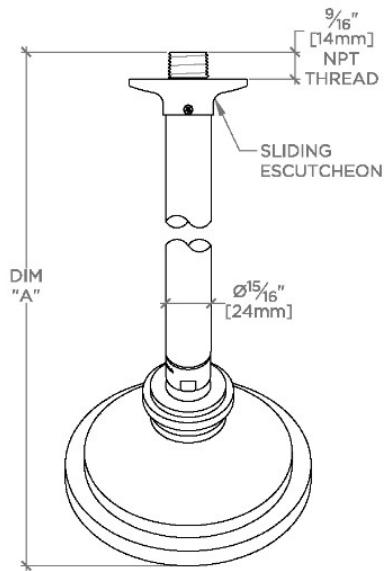

DASH

DSS354

Dash 5" Showerhead with Adjustable Spray with 6" Wall Mounted 45 Degree Shower Arm

SHOWN IN DASH 5" SHOWERHEAD WITH ADJUSTABLE SPRAY WITH 6" WALL MOUNTED 45 DEGREE SHOWER ARM | DSS354

TECHNICAL DETAILS

Adjustable Versus Fixed Spray: Adjustable Spray
Fittings Hole Diameter: 1 1/4"
Inlet Connection Size: 1/2"
Inlet Connection Type: Male NPT
Pivot: Y
Primary Material: Brass
Restricted Maximum Flow Rate: 1.75 gpm
Water Pressure Maximum: 85.0 psi
Water Pressure Minimum: 20.0 psi
Water Pressure Recommended: 45.0 psi

CERTIFICATIONS

PRODUCT (NOTES)

WATERWORKS

DASH

DSS354

Dash 5" Showerhead with Adjustable Spray with 6" Wall Mounted 45 Degree Shower Arm

TOP VIEW

SCALE: 3"=1'-0"

STYLE NO.	DIM "A"	DIM "B"
DSS354	10 1/16" [272mm]	6 1/4" [158mm]
HGS354		
RRS354		
DSS355	12 1/16" [323mm]	8 1/4" [209mm]
HGS355		
RRS355		

SPRAY PATTERNS

FRONT VIEW

SCALE: 3"=1'-0"

SIDE VIEW

SCALE: 3"=1'-0"