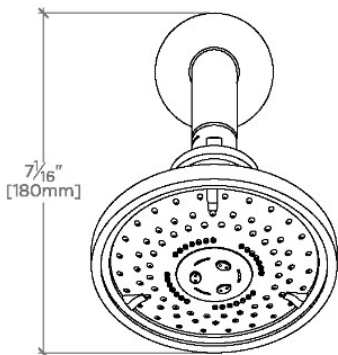

DASH

DSS354

Dash 5" Showerhead with Adjustable Spray with 6" Wall Mounted 45 Degree Shower Arm

SHOWN IN DASH 5" SHOWERHEAD WITH ADJUSTABLE SPRAY WITH 6" WALL MOUNTED 45 DEGREE SHOWER ARM | DSS354

TECHNICAL DETAILS

PRODUCT FEATURES

Made of Brass

Features a swivel 5" showerhead with three adjustable spray patterns

Includes a 6" wall mounted 45 degree shower arm

Stocked in Brass, Chrome, Nickel and Matte Nickel

Showerhead available in 1.75gpm (6.6L/min) flow rate

CERTIFICATIONS

PRODUCT (NOTES)

WATERWORKS

DASH

DSS354

Dash 5" Showerhead with Adjustable Spray with 6" Wall Mounted 45 Degree Shower Arm

TOP VIEW

SCALE: 3"=1'-0"

STYLE NO.	DIM "A"	DIM "B"
DSS354	10 1/16" [272mm]	6 1/4" [158mm]
HGS354		
RRS354		
DSS355	12 1/16" [323mm]	8 1/4" [209mm]
HGS355		
RRS355		

SPRAY PATTERNS

FRONT VIEW

SCALE: 3"=1'-0"

SIDE VIEW

SCALE: 3"=1'-0"