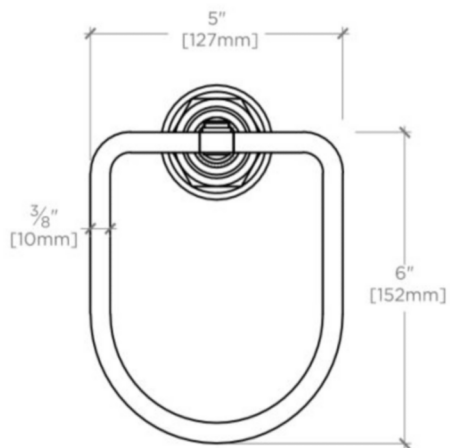

R.W. ATLAS

R.W. Atlas Towel Ring

RWTB01

SHOWN IN R.W. ATLAS TOWEL RING| RWTB01

TECHNICAL DETAILS

Escutcheon Primary Material: Brass
Depth / Width: 70 mm
Height: 175 mm
Installation Type: Wall Mounted
Length: 127 mm
Primary Material: Brass
Suggested Application: Bath

INSPIRATION

Powerful shapes, genuine materials and unique aesthetic details. The original, impeccable vision of R.W. Atlas pairs American ingenuity with European craftsmanship.

PRODUCT FEATURES

Unique "D" shape reflects the unique industrial design of the R.W. Atlas family.
Ring is 5" (12.7 cm) wide by 6" (15.25 cm) tall.

TOP VIEW

SCALE: 3"=1'-0"

ISO VIEW

SCALE: 3"=1'-0"

FRONT VIEW

SCALE: 3"=1'-0"

SIDE VIEW

SCALE: 3"=1'-0"