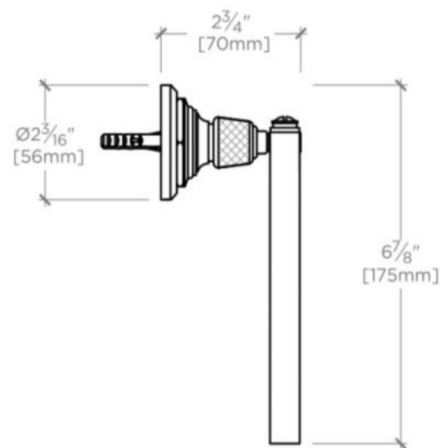

R.W. ATLAS

R.W. Atlas Towel Ring

RWTB01

SHOWN IN R.W. ATLAS TOWEL RING| RWTB01

TECHNICAL DETAILS

Escutcheon Primary Material: Brass
Depth / Width: 70 mm
Height: 175 mm
Installation Type: Wall Mounted
Length: 127 mm
Primary Material: Brass
Suggested Application: Bath

INSPIRATION

Powerful shapes, genuine materials and unique aesthetic details. The original, impeccable vision of R.W. Atlas pairs American ingenuity with European craftsmanship.

PRODUCT FEATURES

Unique "D" shape reflects the unique industrial design of the R.W. Atlas family.
Ring is 5" (12.7 cm) wide by 6" (15.25 cm) tall.

TOP VIEW

SCALE: 3"=1'-0"

ISO VIEW

SCALE: 3"=1'-0"

FRONT VIEW

SCALE: 3"=1'-0"

SIDE VIEW

SCALE: 3"=1'-0"