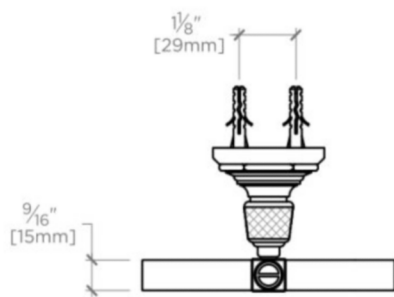

R.W. ATLAS

R.W. Atlas Towel Ring

RWTB01

SHOWN IN R.W. ATLAS TOWEL RING| RWTB01

TECHNICAL DETAILS

Escutcheon Primary Material: Brass
Depth / Width: 70 mm
Height: 175 mm
Installation Type: Wall Mounted
Length: 127 mm
Primary Material: Brass
Suggested Application: Bath

INSPIRATION

Powerful shapes, genuine materials and unique aesthetic details. The original, impeccable vision of R.W. Atlas pairs American ingenuity with European craftsmanship.

PRODUCT FEATURES

Unique "D" shape reflects the unique industrial design of the R.W. Atlas family.
Ring is 5" (12.7 cm) wide by 6" (15.25 cm) tall.

TOP VIEW

SCALE: 3"=1'-0"

ISO VIEW

SCALE: 3"=1'-0"

FRONT VIEW

SCALE: 3"=1'-0"

SIDE VIEW

SCALE: 3"=1'-0"