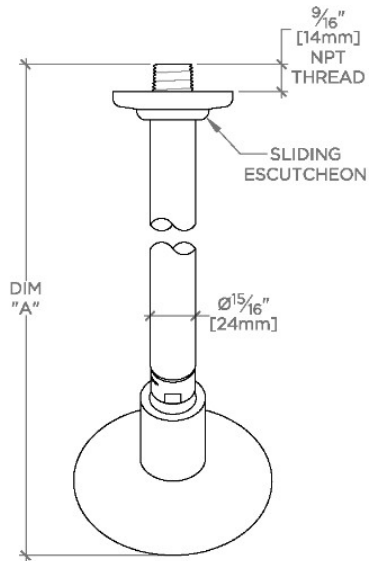

Ludlow

LDS245

Ludlow 4 1/4" Showerhead with 8" Wall Mounted 45 Degree Shower Arm

SHOWN IN LUDLOW 4 1/4" SHOWERHEAD WITH 8" WALL MOUNTED 45 DEGREE SHOWER ARM | LDS245

TECHNICAL DETAILS

Adjustable Versus Fixed Spray: Fixed
 Fittings Hole Diameter: 32 mm
 Flow Restriction Options: 1.5, 1.75, 2.0
 Inlet Connection Size: 1/2"
 Inlet Connection Type: Male NPT
 Pivot: Y
 Primary Material: Brass
 Restricted Maximum Flow Rate: 6.6 liters/min
 Water Pressure Maximum: 6.0 bar
 Water Pressure Minimum: 1.5 bar
 Water Pressure Recommended: 3.0 bar

PRODUCT FEATURES

Made of Brass

Features a swivel 4 1/4" showerhead with seven jets

Includes a 8" wall mounted 45 degree shower arm

Stocked in Brass, Chrome and Nickel

Showerhead available in 1.75gpm (6.6L/min) flow rate

CERTIFICATIONS

PRODUCT (NOTES)

Ludlow

LDS245

Ludlow 4 1/4" Showerhead with 8" Wall Mounted 45 Degree Shower Arm

STYLE NO.	DIM "A"	DIM "B"
LDS244	10 ³ / ₁₆ " [259mm]	6 ¹ / ₄ " [158mm]
LDS245	12 ³ / ₁₆ " [310mm]	8 ¹ / ₄ " [209mm]