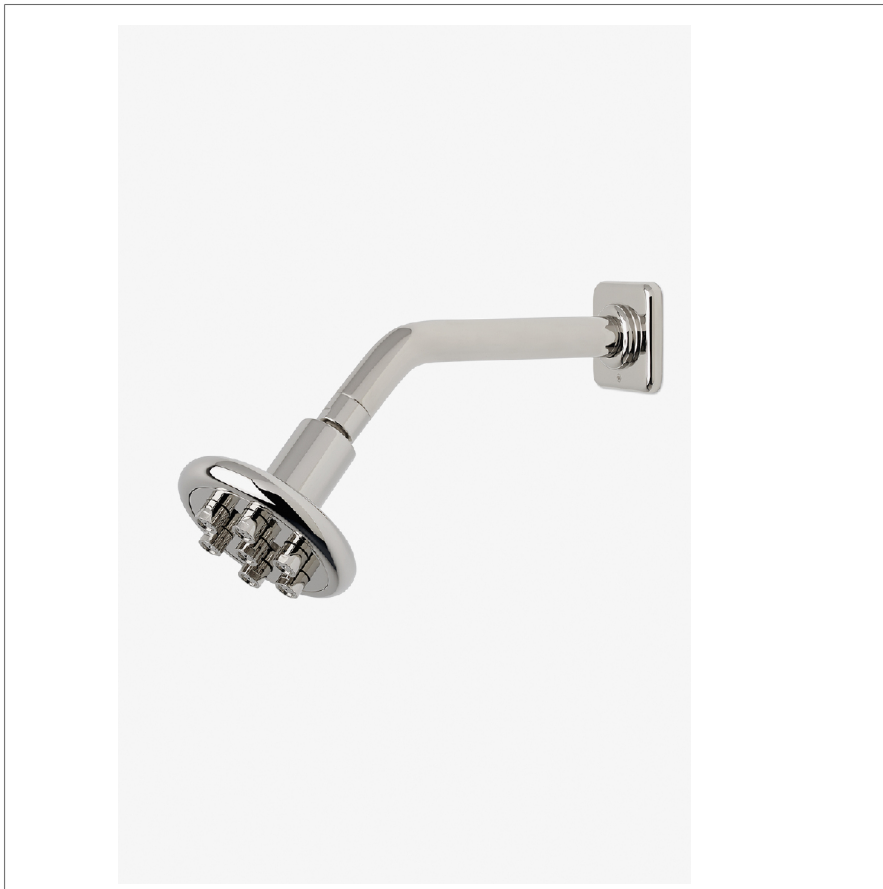

Ludlow

LDS245

Ludlow 4 1/4" Showerhead with 8" Wall Mounted 45 Degree Shower Arm

SHOWN IN LUDLOW 4 1/4" SHOWERHEAD WITH 8" WALL MOUNTED 45 DEGREE SHOWER ARM | LDS245

TECHNICAL DETAILS

Adjustable Versus Fixed Spray: Fixed
 Fittings Hole Diameter: 32 mm
 Flow Restriction Options: 1.5, 1.75, 2.0
 Inlet Connection Size: 1/2"
 Inlet Connection Type: Male NPT
 Pivot: Y
 Primary Material: Brass
 Restricted Maximum Flow Rate: 6.6 liters/min
 Water Pressure Maximum: 6.0 bar
 Water Pressure Minimum: 1.5 bar
 Water Pressure Recommended: 3.0 bar

PRODUCT FEATURES

Made of Brass

Features a swivel 4 1/4" showerhead with seven jets

Includes a 8" wall mounted 45 degree shower arm

Stocked in Brass, Chrome and Nickel

Showerhead available in 1.75gpm (6.6L/min) flow rate

CERTIFICATIONS

PRODUCT (NOTES)

Ludlow

LDS245

Ludlow 4 1/4" Showerhead with 8" Wall Mounted 45 Degree Shower Arm

STYLE NO.	DIM "A"	DIM "B"
LDS244	10 ³ / ₁₆ " [259mm]	6 ¹ / ₄ " [158mm]
LDS245	12 ³ / ₁₆ " [310mm]	8 ¹ / ₄ " [209mm]