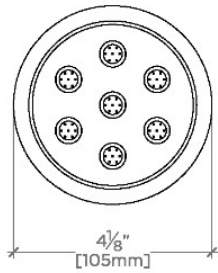

### TECHNICAL DETAILS

Adjustable Versus Fixed Spray: Fixed Spray  
 Flow Restriction Options: 1.5, 1.75, 2.0  
 Inlet Connection Size: 1/2"  
 Inlet Connection Type: Female NPT  
 Pivot: Y  
 Primary Material: Brass  
 Restricted Maximum Flow Rate: 1.75 gpm  
 Water Pressure Maximum: 85.0 psi  
 Water Pressure Minimum: 20.0 psi  
 Water Pressure Recommended: 45.0 psi

### PRODUCT FEATURES

Compatible with an assortment of Waterworks arms and flanges, sold separately

Swiveling 4 1/4" showerhead

Stocked in Brass, Chrome and Nickel

Showerhead available in 1.75gpm (6.6L/min) flow rate

### PRODUCT (NOTES)

Universal Modern 4 1/4" Showerhead

CEILING VIEW SCALE: 3"=1'-0"

FRONT VIEW SCALE: 3"=1'-0"

SIDE VIEW SCALE: 3"=1'-0"