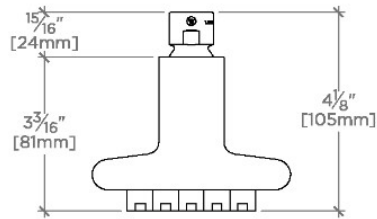

### TECHNICAL DETAILS

Adjustable Versus Fixed Spray: Fixed Spray  
 Flow Restriction Options: 1.5, 1.75, 2.0  
 Inlet Connection Size: 1/2"  
 Inlet Connection Type: Female NPT  
 Pivot: Y  
 Primary Material: Brass  
 Restricted Maximum Flow Rate: 1.75 gpm  
 Water Pressure Maximum: 85.0 psi  
 Water Pressure Minimum: 20.0 psi  
 Water Pressure Recommended: 45.0 psi

### PRODUCT (NOTES)

Universal Modern 4 1/4" Showerhead

CEILING VIEW SCALE: 3"=1'-0"

FRONT VIEW SCALE: 3"=1'-0"

SIDE VIEW SCALE: 3"=1'-0"