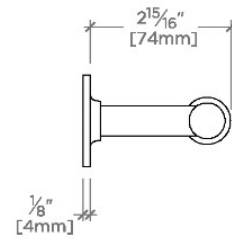

BOND

BTB010

Bond 10" Guest Towel Bar

SHOWN IN BOND 10" GUEST TOWEL BAR | BTB010

TECHNICAL DETAILS

Primary Material: Brass

INSPIRATION

Modern designs infused with rare soul and artistry. Explore our wide range of Bond bath and kitchen elements, from fittings to fixtures to hardware.

BOND

BTB010

Bond 10" Guest Towel Bar

TOP VIEW

SCALE: 3"=1'-0"

FRONT VIEW

SCALE: 3"=1'-0"

SIDE VIEW

SCALE: 3"=1'-0"