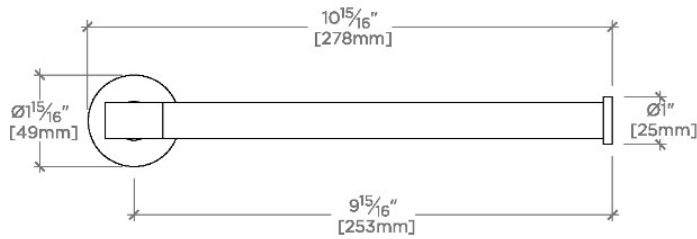

BOND

BTB010

Bond 10" Guest Towel Bar

SHOWN IN BOND 10" GUEST TOWEL BAR | BTB010

TECHNICAL DETAILS

Primary Material: Brass

INSPIRATION

Modern designs infused with rare soul and artistry. Explore our wide range of Bond bath and kitchen elements, from fittings to fixtures to hardware.

BOND

BTB010

Bond 10" Guest Towel Bar

TOP VIEW

SCALE: 3"=1'-0"

FRONT VIEW

SCALE: 3"=1'-0"

SIDE VIEW

SCALE: 3"=1'-0"