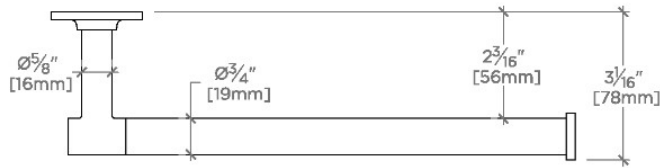

BOND

BTB010

Bond 10" Guest Towel Bar

SHOWN IN BOND 10" GUEST TOWEL BAR | BTB010

TECHNICAL DETAILS

Primary Material: Brass

INSPIRATION

Modern designs infused with rare soul and artistry. Explore our wide range of Bond bath and kitchen elements, from fittings to fixtures to hardware.

BOND

BTB010

Bond 10" Guest Towel Bar

TOP VIEW

SCALE: 3"=1'-0"

FRONT VIEW

SCALE: 3"=1'-0"

SIDE VIEW

SCALE: 3"=1'-0"