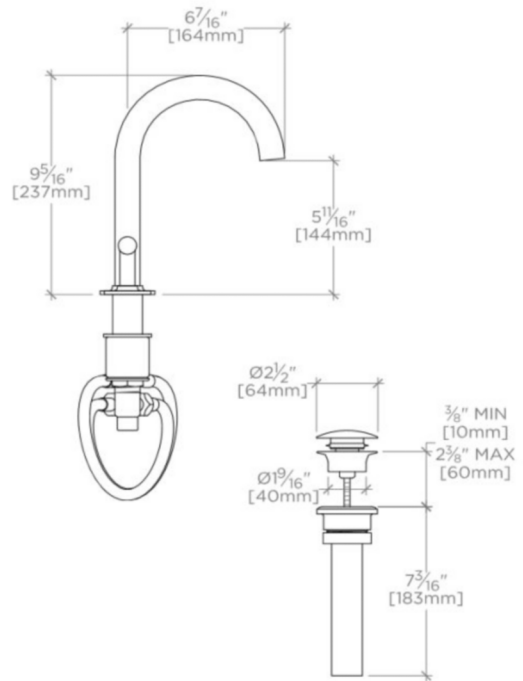

### TECHNICAL DETAILS

ADA Compliance: Yes  
Deck Thickness Maximum: 1 11/16"  
Deck Thickness Minimum: 1/4"  
Drain Depth Maximum: 2 5/8"  
Drain Hole Diameter: 1 3/4"  
Drain Style: Push Touch  
Drain Style: Push Touch  
Fittings Hole Diameter: 1 3/8"  
Handle Spread Maximum: 12"  
Handle Spread Minimum: 8"  
Handle Turn Angle: Quarter Turn  
Drain Depth Minimum: 3/8"  
Inlet Connection Size: 1/2"  
Inlet Connection Type: Male with Supply Nut  
Number of Holes: Three Hole  
Primary Material: Brass  
Restricted Maximum Flow Rate: 1.2 gpm  
Spout Swivel: N  
Valve Material: Ceramic  
Water Pressure Maximum: 85.0 psi  
Water Pressure Minimum: 20.0 psi  
Water Pressure Recommended: 45.0 psi

### PRODUCT FEATURES

Lever Handles

Includes European size push touch drain

Features Guilloche Link Pattern Handles

Stocked in Nickel and Brass

Available in 1.2gpm (4.5L/min) flow rate

## BOND

BLS22C

Bond Union Series Gooseneck Lavatory Faucet with Guilloche Link  
Lever Handles

TOP VIEW

SCALE:  $1\frac{1}{2}"=1'-0"$

FRONT VIEW

SCALE:  $1\frac{1}{2}"=1'-0"$

SIDE VIEW

SCALE:  $1\frac{1}{2}"=1'-0"$