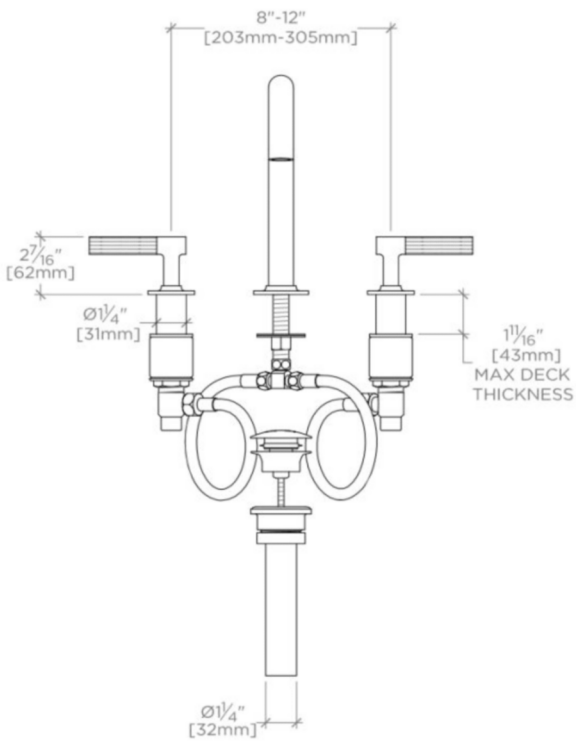

### TECHNICAL DETAILS

ADA Compliance: Yes  
Deck Thickness Maximum: 1 11/16"  
Deck Thickness Minimum: 1/4"  
Drain Depth Maximum: 2 5/8"  
Drain Hole Diameter: 1 3/4"  
Drain Style: Push Touch  
Drain Style: Push Touch  
Fittings Hole Diameter: 1 3/8"  
Handle Spread Maximum: 12"  
Handle Spread Minimum: 8"  
Handle Turn Angle: Quarter Turn  
Drain Depth Minimum: 3/8"  
Inlet Connection Size: 1/2"  
Inlet Connection Type: Male with Supply Nut  
Number of Holes: Three Hole  
Primary Material: Brass  
Restricted Maximum Flow Rate: 1.2 gpm  
Spout Swivel: N  
Valve Material: Ceramic  
Water Pressure Maximum: 85.0 psi  
Water Pressure Minimum: 20.0 psi  
Water Pressure Recommended: 45.0 psi

### PRODUCT FEATURES

Lever Handles

Includes European size push touch drain

Features Guilloche Link Pattern Handles

Stocked in Nickel and Brass

Available in 1.2gpm (4.5L/min) flow rate

## BOND

BLS22C

Bond Union Series Gooseneck Lavatory Faucet with Guilloche Link  
Lever Handles

TOP VIEW

SCALE:  $1\frac{1}{2}"=1'-0"$

FRONT VIEW

SCALE:  $1\frac{1}{2}"=1'-0"$

SIDE VIEW

SCALE:  $1\frac{1}{2}"=1'-0"$