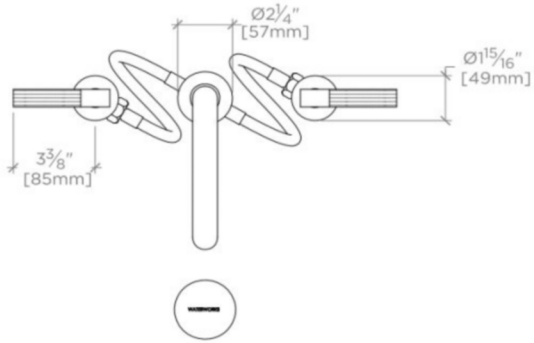

### TECHNICAL DETAILS

ADA Compliance: Yes  
Deck Thickness Maximum: 1 11/16"  
Deck Thickness Minimum: 1/4"  
Drain Depth Maximum: 2 5/8"  
Drain Hole Diameter: 1 3/4"  
Drain Style: Push Touch  
Drain Style: Push Touch  
Fittings Hole Diameter: 1 3/8"  
Handle Spread Maximum: 12"  
Handle Spread Minimum: 8"  
Handle Turn Angle: Quarter Turn  
Drain Depth Minimum: 3/8"  
Inlet Connection Size: 1/2"  
Inlet Connection Type: Male with Supply Nut  
Number of Holes: Three Hole  
Primary Material: Brass  
Restricted Maximum Flow Rate: 1.2 gpm  
Spout Swivel: N  
Valve Material: Ceramic  
Water Pressure Maximum: 85.0 psi  
Water Pressure Minimum: 20.0 psi  
Water Pressure Recommended: 45.0 psi

### PRODUCT FEATURES

Lever Handles

Includes European size push touch drain

Features Guilloche Link Pattern Handles

Stocked in Nickel and Brass

Available in 1.2gpm (4.5L/min) flow rate

## BOND

BLS22C

Bond Union Series Gooseneck Lavatory Faucet with Guilloche Link  
Lever Handles

TOP VIEW

SCALE:  $1\frac{1}{2}"=1'-0"$

FRONT VIEW

SCALE:  $1\frac{1}{2}"=1'-0"$

SIDE VIEW

SCALE:  $1\frac{1}{2}"=1'-0"$