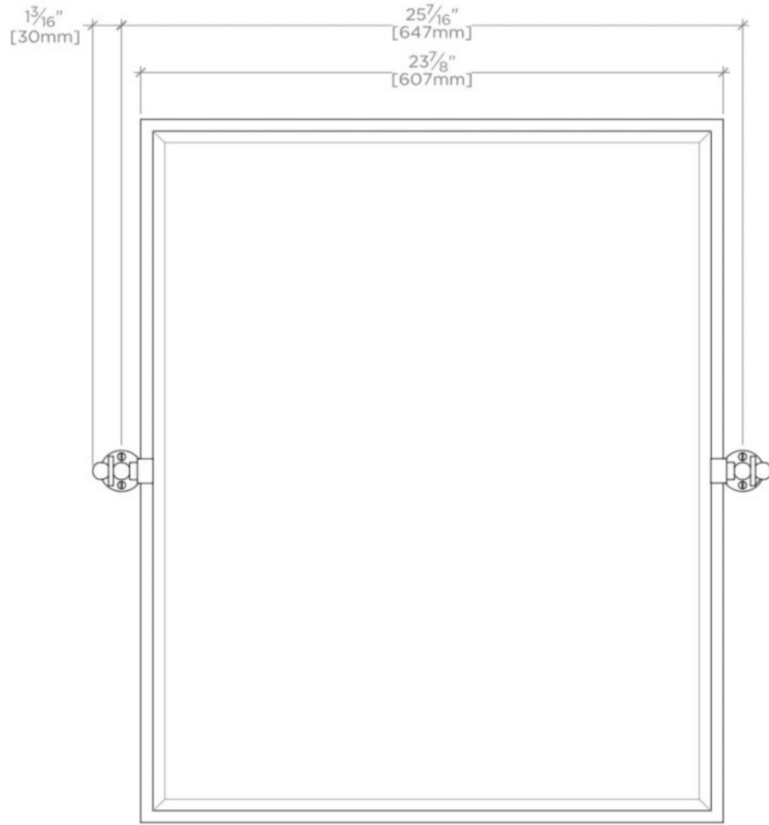

## CRYSTAL

CRMR48

Crystal Metal Rectangular Wall Mounted Tilting Mirror 25 7/16" x 29 15/16" x 2 3/4"

SHOWN IN CRYSTAL METAL RECTANGULAR WALL MOUNTED TILTING MIRROR 25 7/16" X 29 15/16" X 2 3/4" | CRMR48

### TECHNICAL DETAILS

Depth / Width: 70 mm  
Height: 760 mm  
Length: 646 mm  
Primary Material: Metal  
Suggested Application: Bath

### PRODUCT FEATURES

25 7/16" x 29 15/16" x 2 3/4"

Tilting Rectangle Design

Made from Brass

Chrome, Matte Nickel & Nickel Finishes

CRYSTAL

CRMR48

Crystal Metal Rectangular Wall Mounted Tilting Mirror 25 7/16" x 29 15/16" x 2 3/4"

TOP VIEW

SCALE: 1/2"=1'-0"

FRONT VIEW

SCALE: 1/2"=1'-0"

SIDE VIEW

SCALE: 1/2"=1'-0"