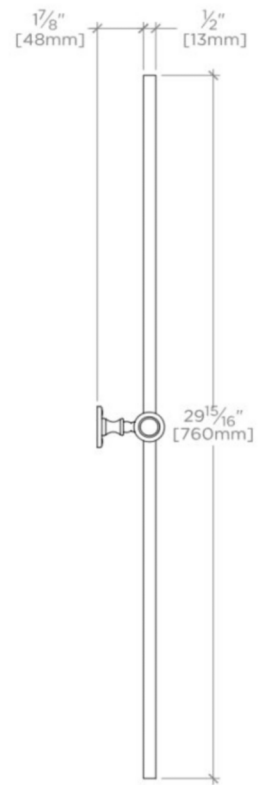

## CRYSTAL

CRMR48

Crystal Metal Rectangular Wall Mounted Tilting Mirror 25 7/16" x 29 15/16" x 2 3/4"

SHOWN IN CRYSTAL METAL RECTANGULAR WALL MOUNTED TILTING MIRROR 25 7/16" X 29 15/16" X 2 3/4" | CRMR48

### TECHNICAL DETAILS

Depth / Width: 70 mm  
Height: 760 mm  
Length: 646 mm  
Primary Material: Metal  
Suggested Application: Bath

### PRODUCT FEATURES

25 7/16" x 29 15/16" x 2 3/4"

Tilting Rectangle Design

Made from Brass

Chrome, Matte Nickel & Nickel Finishes

CRYSTAL

CRMR48

Crystal Metal Rectangular Wall Mounted Tilting Mirror 25 7/16" x 29 15/16" x 2 3/4"

TOP VIEW

SCALE: 1/2"=1'-0"

FRONT VIEW

SCALE: 1/2"=1'-0"

SIDE VIEW

SCALE: 1/2"=1'-0"