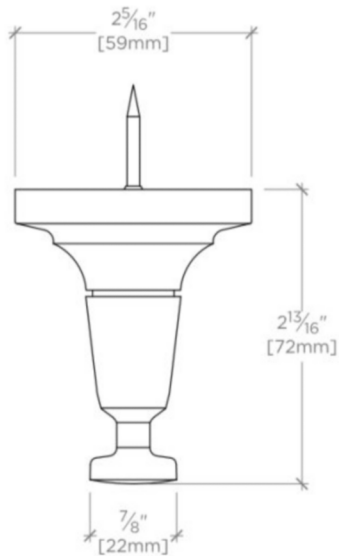

OPUS

Opus Single Robe Hook

OPRH28

SHOWN IN NICKEL TOWEL HOOK

TECHNICAL DETAILS

Installation Type: Wall Mounted
Primary Material: Brass
Suggested Application: Bath

INSPIRATION

Opus incorporates a range of sophisticated aesthetic notes, with graceful curves that create a jewel-like refinement.

PRODUCT FEATURES

Made of Brass
Wall Mounted
Hand Polished
4 lb

OPUS

Opus Single Robe Hook

OPRH28

TOP VIEW

SCALE: 6"=1'-0"

FRONT VIEW

SCALE: 6"=1'-0"

SIDE VIEW

SCALE: 6"=1'-0"