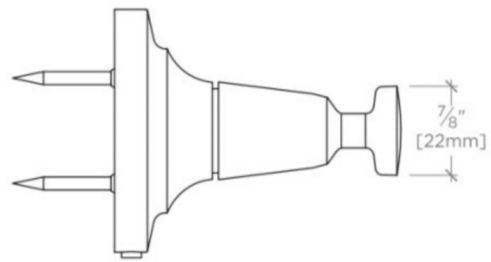

OPUS

Opus Single Robe Hook

OPRH28

SHOWN IN NICKEL TOWEL HOOK

TECHNICAL DETAILS

Installation Type: Wall Mounted
Primary Material: Brass
Suggested Application: Bath

INSPIRATION

Opus incorporates a range of sophisticated aesthetic notes, with graceful curves that create a jewel-like refinement.

PRODUCT FEATURES

Made of Brass
Wall Mounted
Hand Polished
4 lb

OPUS

Opus Single Robe Hook

OPRH28

TOP VIEW

SCALE: 6"=1'-0"

FRONT VIEW

SCALE: 6"=1'-0"

SIDE VIEW

SCALE: 6"=1'-0"