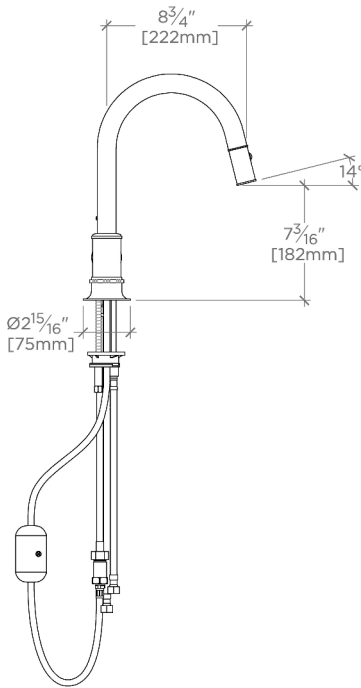

TECHNICAL DETAILS

ADA Compliance: Yes
 Adjustable Versus Fixed Spray: Adjustable Spray
 Deck Thickness Maximum: 79 mm
 Fittings Hole Diameter: 38 mm
 Handle Turn Angle: Quarter Turn
 Handshower Spray Hose Length: 1.5 m
 Inlet Connection Size: 3/8"
 Inlet Connection Type: Compression Connection
 Hoses
 Restricted Maximum Flow Rate: 6.6 liters/min
 Spout Swivel: Y
 Spray Included In Unit: Y
 Valve Material: Brass and Ceramic
 Water Pressure Maximum: 6.0 bar
 Water Pressure Minimum: 1.5 bar
 Water Pressure Recommended: 3.0 bar

CODES & STANDARDS

CKM911X, NSF/ANSI/CAN 61:Q < 1, NSF/ANSI/CAN 372, ASME A112.18.1/CSA B125.1

PRODUCT FEATURES

Features Lever Handle

Stocked in Chrome, Nickel, and Brass

Available in 1.75 gpm (6.6 L/min) flow rate

TOP VIEW

SCALE: 1"=1'-0"

SPRAY AND HANDLE OPERATION

SCALE: 1"=1'-0"

FRONT VIEW

SCALE: 1"=1'-0"

SIDE VIEW

SCALE: 1"=1'-0"

NOTE:
ADAPTER AND GASKET (x2) INCLUDED -
INTERNATIONAL USE ONLY

ADAPTER

NOT TO SCALE