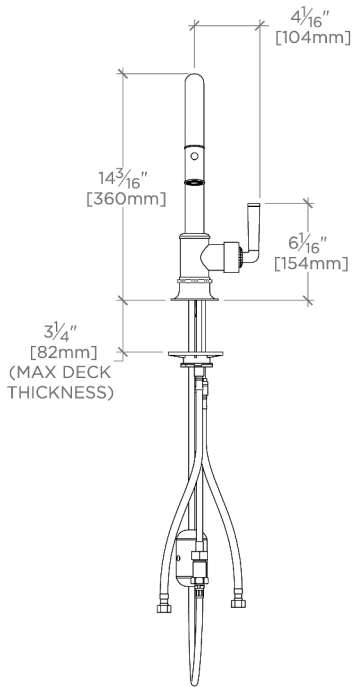

TECHNICAL DETAILS

ADA Compliance: Yes
 Adjustable Versus Fixed Spray: Adjustable Spray
 Deck Thickness Maximum: 79 mm
 Fittings Hole Diameter: 38 mm
 Handle Turn Angle: Quarter Turn
 Handshower Spray Hose Length: 1.5 m
 Inlet Connection Size: 3/8"
 Inlet Connection Type: Compression Connection
 Hoses
 Restricted Maximum Flow Rate: 6.6 liters/min
 Spout Swivel: Y
 Spray Included In Unit: Y
 Valve Material: Brass and Ceramic
 Water Pressure Maximum: 6.0 bar
 Water Pressure Minimum: 1.5 bar
 Water Pressure Recommended: 3.0 bar

CODES & STANDARDS

CKM911X, NSF/ANSI/CAN 61:Q < 1, NSF/ANSI/CAN 372, ASME A112.18.1/CSA B125.1

PRODUCT FEATURES

Features Lever Handle

Stocked in Chrome, Nickel, and Brass

Available in 1.75 gpm (6.6 L/min) flow rate

TOP VIEW

SCALE: 1"=1'-0"

SPRAY AND HANDLE OPERATION

SCALE: 1"=1'-0"

FRONT VIEW

SCALE: 1"=1'-0"

SIDE VIEW

SCALE: 1"=1'-0"

NOTE:
ADAPTER AND GASKET (x2) INCLUDED -
INTERNATIONAL USE ONLY

ADAPTER

NOT TO SCALE