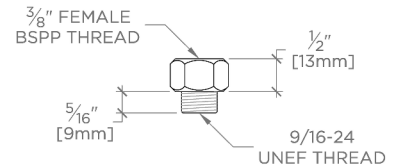

SCALE: 1"=1'-0"

NOTE:
ADAPTER AND GASKET (x2) INCLUDED -
INTERNATIONAL USE ONLY

ADAPTER