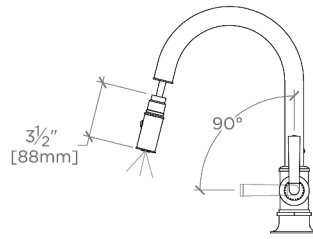

TECHNICAL DETAILS

ADA Compliance: Yes
 Adjustable Versus Fixed Spray: Adjustable Spray
 Deck Thickness Maximum: 79 mm
 Fittings Hole Diameter: 38 mm
 Handle Turn Angle: Quarter Turn
 Handshower Spray Hose Length: 1.5 m
 Inlet Connection Size: 3/8"
 Inlet Connection Type: Compression Connection
 Hoses
 Restricted Maximum Flow Rate: 6.6 liters/min
 Spout Swivel: Y
 Spray Included In Unit: Y
 Valve Material: Brass and Ceramic
 Water Pressure Maximum: 6.0 bar
 Water Pressure Minimum: 1.5 bar
 Water Pressure Recommended: 3.0 bar

CODES & STANDARDS

CKM911X, NSF/ANSI/CAN 61:Q < 1, NSF/ANSI/CAN 372, ASME A112.18.1/CSA B125.1

PRODUCT FEATURES

Features Lever Handle

Stocked in Chrome, Nickel, and Brass

Available in 1.75 gpm (6.6 L/min) flow rate

Pull-down sprayhead with dual function, allows the use to switch between aerated stream and jet spray

CERTIFICATIONS

PRODUCT (NOTES)

Henry Chronos

CKM911

Henry Chronos Mid-Size Gooseneck Integrated Pull Spray
Kitchen Faucet with Lever Handle

TOP VIEW

SCALE: 1"=1'-0"

SPRAY AND HANDLE OPERATION

SCALE: 1"=1'-0"

FRONT VIEW

SCALE: 1"=1'-0"

SIDE VIEW

SCALE: 1"=1'-0"