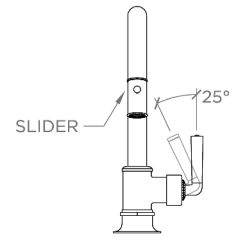

TECHNICAL DETAILS

ADA Compliance: Yes
 Adjustable Versus Fixed Spray: Adjustable Spray
 Deck Thickness Maximum: 79 mm
 Fittings Hole Diameter: 38 mm
 Handle Turn Angle: Quarter Turn
 Handshower Spray Hose Length: 1.5 m
 Inlet Connection Size: 3/8"
 Inlet Connection Type: Compression Connection
 Hoses
 Restricted Maximum Flow Rate: 6.6 liters/min
 Spout Swivel: Y
 Spray Included In Unit: Y
 Valve Material: Brass and Ceramic
 Water Pressure Maximum: 6.0 bar
 Water Pressure Minimum: 1.5 bar
 Water Pressure Recommended: 3.0 bar

CODES & STANDARDS

CKM911X, NSF/ANSI/CAN 61:Q < 1, NSF/ANSI/CAN 372, ASME A112.18.1/CSA B125.1

PRODUCT FEATURES

Features Lever Handle

Stocked in Chrome, Nickel, and Brass

Available in 1.75 gpm (6.6 L/min) flow rate

Pull-down sprayhead with dual function, allows the use to switch between aerated stream and jet spray

CERTIFICATIONS

PRODUCT (NOTES)

Henry Chronos

CKM911

Henry Chronos Mid-Size Gooseneck Integrated Pull Spray
Kitchen Faucet with Lever Handle

TOP VIEW

SCALE: 1"=1'-0"

SPRAY AND HANDLE OPERATION

SCALE: 1"=1'-0"

FRONT VIEW

SCALE: 1"=1'-0"

SIDE VIEW

SCALE: 1"=1'-0"