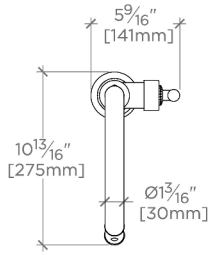

TECHNICAL DETAILS

ADA Compliance: Yes
 Adjustable Versus Fixed Spray: Adjustable Spray
 Deck Thickness Maximum: 79 mm
 Fittings Hole Diameter: 38 mm
 Handle Turn Angle: Quarter Turn
 Handshower Spray Hose Length: 1.5 m
 Inlet Connection Size: 3/8"
 Inlet Connection Type: Compression Connection
 Hoses
 Restricted Maximum Flow Rate: 6.6 liters/min
 Spout Swivel: Y
 Spray Included In Unit: Y
 Valve Material: Brass and Ceramic
 Water Pressure Maximum: 6.0 bar
 Water Pressure Minimum: 1.5 bar
 Water Pressure Recommended: 3.0 bar

CODES & STANDARDS

CKM911X, NSF/ANSI/CAN 61:Q < 1, NSF/ANSI/CAN 372, ASME A112.18.1/CSA B125.1

PRODUCT FEATURES

Features Lever Handle

Stocked in Chrome, Nickel, and Brass

Available in 1.75 gpm (6.6 L/min) flow rate

TOP VIEW

SCALE: 1"=1'-0"

SPRAY AND HANDLE OPERATION

SCALE: 1"=1'-0"

FRONT VIEW

SCALE: 1"=1'-0"

SIDE VIEW

SCALE: 1"=1'-0"

NOTE:
ADAPTER AND GASKET (x2) INCLUDED -
INTERNATIONAL USE ONLY

ADAPTER

NOT TO SCALE