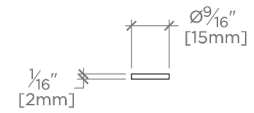

TECHNICAL DETAILS

ADA Compliance: Yes
 Adjustable Versus Fixed Spray: Adjustable Spray
 Deck Thickness Maximum: 79 mm
 Fittings Hole Diameter: 38 mm
 Handle Turn Angle: Quarter Turn
 Handshower Spray Hose Length: 1.5 m
 Inlet Connection Size: 3/8"
 Inlet Connection Type: Compression Connection
 Hoses
 Restricted Maximum Flow Rate: 6.6 liters/min
 Spout Swivel: Y
 Spray Included In Unit: Y
 Valve Material: Brass and Ceramic
 Water Pressure Maximum: 6.0 bar
 Water Pressure Minimum: 1.5 bar
 Water Pressure Recommended: 3.0 bar

TOP VIEW

SCALE: 1"=1'-0"

SPRAY AND HANDLE OPERATION

SCALE: 1"=1'-0"

FRONT VIEW

SCALE: 1"=1'-0"

SIDE VIEW

SCALE: 1"=1'-0"

NOTE:
ADAPTER AND GASKET (x2) INCLUDED -
INTERNATIONAL USE ONLY

ADAPTER

NOT TO SCALE