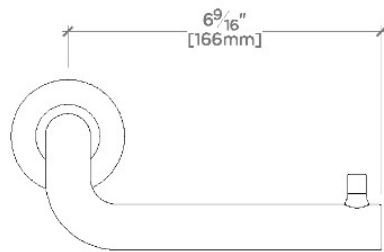

.25

PTPH20

.25 Wall Mounted One Arm Paper Holder

TECHNICAL DETAILS

Depth/Width: 4 1/4"
Escutcheon Primary Material: Brass
Height: 3 1/2"
Installation Type: Wall Mounted
Length: 7 3/4"
Primary Material: Brass
Suggested Application: Bath

SHOWN IN .25 WALL MOUNTED ONE ARM PAPER HOLDER | PTPH20

INSPIRATION

.25 is the ultimate in utilitarian elegance: A simple and understated design that is equally functional and beautiful.

CODES & STANDARDS

PRODUCT FEATURES

7 3/4" x 4 1/4" x 3 1/2"

Wall Mounted

Single Arm

Brass Construction

CERTIFICATIONS

PRODUCT (NOTES)

.25 Wall Mounted One Arm Paper Holder

TOP VIEW

SCALE: 3"=1'-0"

FRONT VIEW

SCALE: 3"=1'-0"

SIDE VIEW

SCALE: 3"=1'-0"