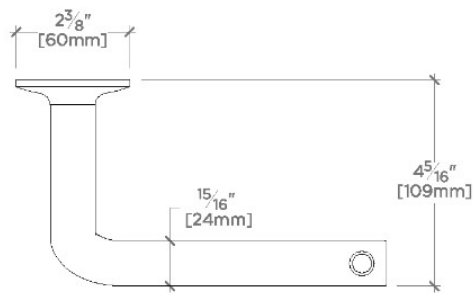

.25

PTPH20

.25 Wall Mounted One Arm Paper Holder

TECHNICAL DETAILS

Depth/Width: 4 1/4"
Escutcheon Primary Material: Brass
Height: 3 1/2"
Installation Type: Wall Mounted
Length: 7 3/4"
Primary Material: Brass
Suggested Application: Bath

PRODUCT FEATURES

7 3/4" x 4 1/4" x 3 1/2"

Wall Mounted

Single Arm

Brass Construction

CERTIFICATIONS

PRODUCT (NOTES)

.25 Wall Mounted One Arm Paper Holder

TOP VIEW

SCALE: 3"=1'-0"

FRONT VIEW

SCALE: 3"=1'-0"

SIDE VIEW

SCALE: 3"=1'-0"