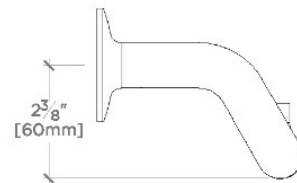

.25

PTPH20

.25 Wall Mounted One Arm Paper Holder

TECHNICAL DETAILS

Depth/Width: 4 1/4"
Escutcheon Primary Material: Brass
Height: 3 1/2"
Installation Type: Wall Mounted
Length: 7 3/4"
Primary Material: Brass
Suggested Application: Bath

PRODUCT FEATURES

7 3/4" x 4 1/4" x 3 1/2"

Wall Mounted

Single Arm

Brass Construction

CERTIFICATIONS

PRODUCT (NOTES)

.25 Wall Mounted One Arm Paper Holder

TOP VIEW

SCALE: 3"=1'-0"

FRONT VIEW

SCALE: 3"=1'-0"

SIDE VIEW

SCALE: 3"=1'-0"